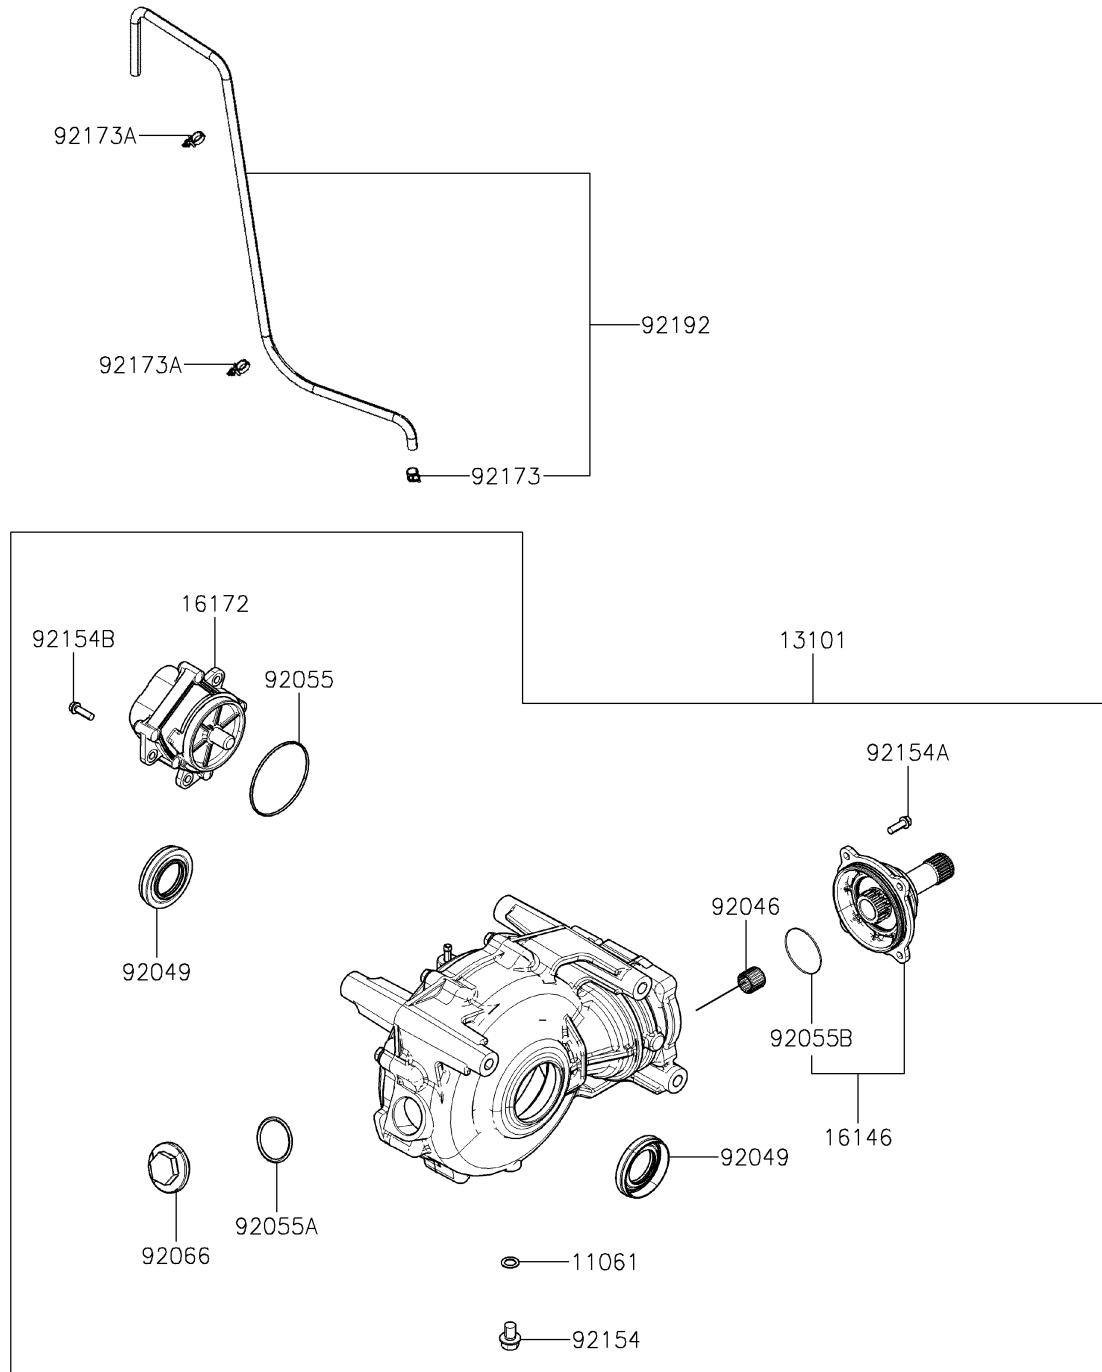

2021 MULE PRO-MX™ EPS PARTS DIAGRAM

Drive Shaft-Front

E3136

2021 MULE PRO-MX™ EPS PARTS LIST

Drive Shaft-Front

ITEM NAME	PART NUMBER	QUANTITY
GASKET (Ref # 11061)	11061-Y067	1
GEAR-ASSY,FR (Ref # 13101)	13101-Y004	1
COVER-ASSY (Ref # 16146)	16146-Y002	1
ACTUATOR (Ref # 16172)	16172-0030	1
BEARING-NEEDLE,16X20X16.8 (Ref # 92046)	92046-0630	1
SEAL-OIL (Ref # 92049)	92049-0749	2
RING-O (Ref # 92055)	92055-Y070	1
RING-O (Ref # 92055A)	92055-Y071	1
RING-O (Ref # 92055B)	92055-Y073	1
PLUG (Ref # 92066)	92066-Y022	1
BOLT,FLANGE,10X14 (Ref # 92154)	92154-Y219	1
BOLT,FLANGE,6X18 (Ref # 92154A)	92154-Y222	4
BOLT,FLANGE,6X20 (Ref # 92154B)	92154-Y223	3
CLAMP,10.5 (Ref # 92173)	92173-Y023	1
CLAMP (Ref # 92173A)	92173-Y078	2
TUBE,DIFF CASE (Ref # 92192)	92192-Y071	1