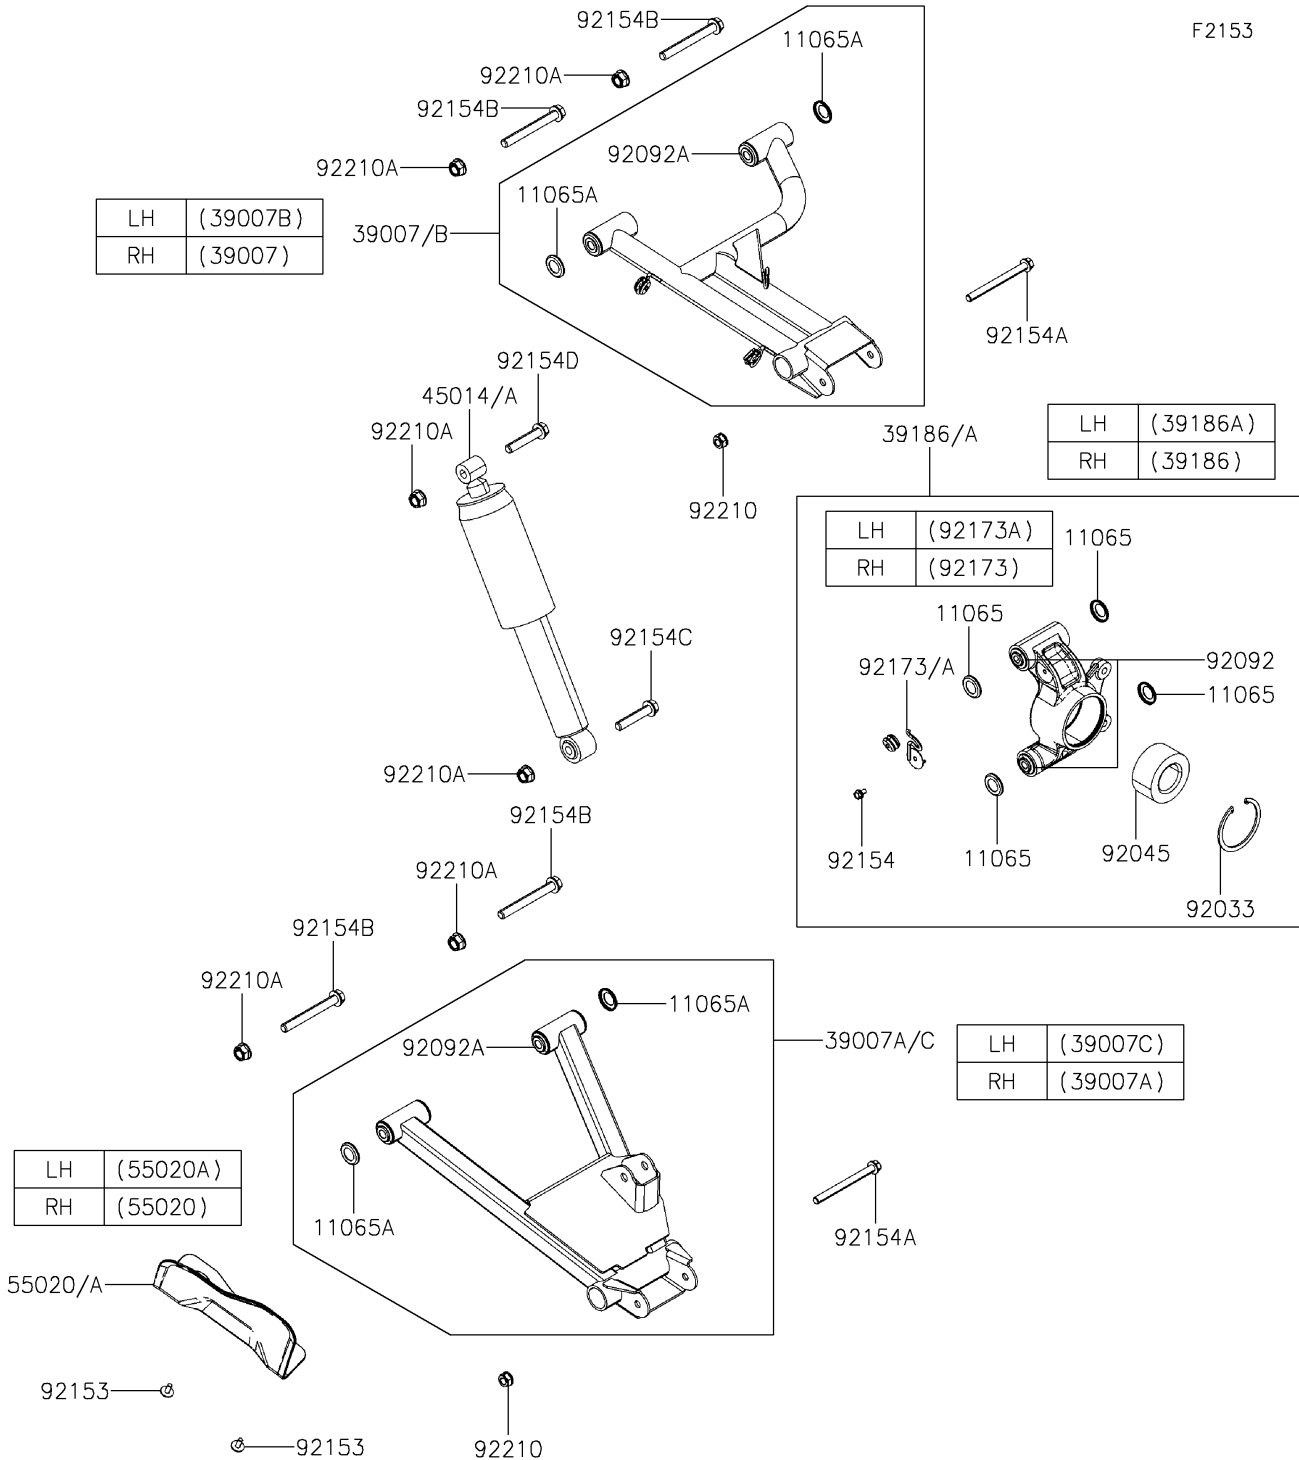

2021 MULE PRO-MX™ EPS PARTS DIAGRAM

Rear Suspension

2021 MULE PRO-MX™ EPS PARTS LIST

Rear Suspension

ITEM NAME	PART NUMBER	QUANTITY
CAP (Ref # 11065)	11065-Y038	8
CAP,ARM (Ref # 11065A)	11065-Y039	8
ARM-SUSP,RR,UPP,RH (Ref # 39007)	39007-Y014	1
ARM-SUSP,RR,LWR,RH (Ref # 39007A)	39007-Y015	1
ARM-SUSP,RR,UPP,LH (Ref # 39007B)	39007-Y016	1
ARM-SUSP,RR,LWR,LH (Ref # 39007C)	39007-Y017	1
KNUCKLE,RR,RH (Ref # 39186)	39186-Y006	1
KNUCKLE,RR,LH (Ref # 39186A)	39186-Y008	1
SHOCKABSORBER,RR (Ref # 45014)	45014-Y009	2
SHOCKABSORBER,RR (Ref # 45014A)	45014-Y011	2
GUARD,RR,RH,S.BLACK (Ref # 55020)	55020-Y018-933	1
GUARD,RR,LH,S.BLACK (Ref # 55020A)	55020-Y019-933	1
RING-SNAP (Ref # 92033)	92033-Y039	2
BEARING-BALL,40X74X36 (Ref # 92045)	92045-0897	2
BUSHING-RUBBER (Ref # 92092)	92092-Y004	4
BUSHING-RUBBER (Ref # 92092A)	92092-Y005	8
BOLT,6X16 (Ref # 92153)	92153-Y018	4
BOLT,FLANGE,6X6 (Ref # 92154)	92154-Y192	2
BOLT,FLANGE,10X110 (Ref # 92154A)	92154-Y199	4
BOLT,FLANGE,12X100 (Ref # 92154B)	92154-Y202	8
BOLT,FLANGE,12X60 (Ref # 92154C)	92154-Y203	2
BOLT,FLANGE,12X55 (Ref # 92154D)	92154-Y204	2
CLAMP,KNUCKLE,RH (Ref # 92173)	92173-Y070	1
CLAMP,KNUCKLE,LH (Ref # 92173A)	92173-Y072	1
NUT,10MM (Ref # 92210)	92210-Y009	4
NUT,FLANGE,12MM (Ref # 92210A)	92210-Y090	12