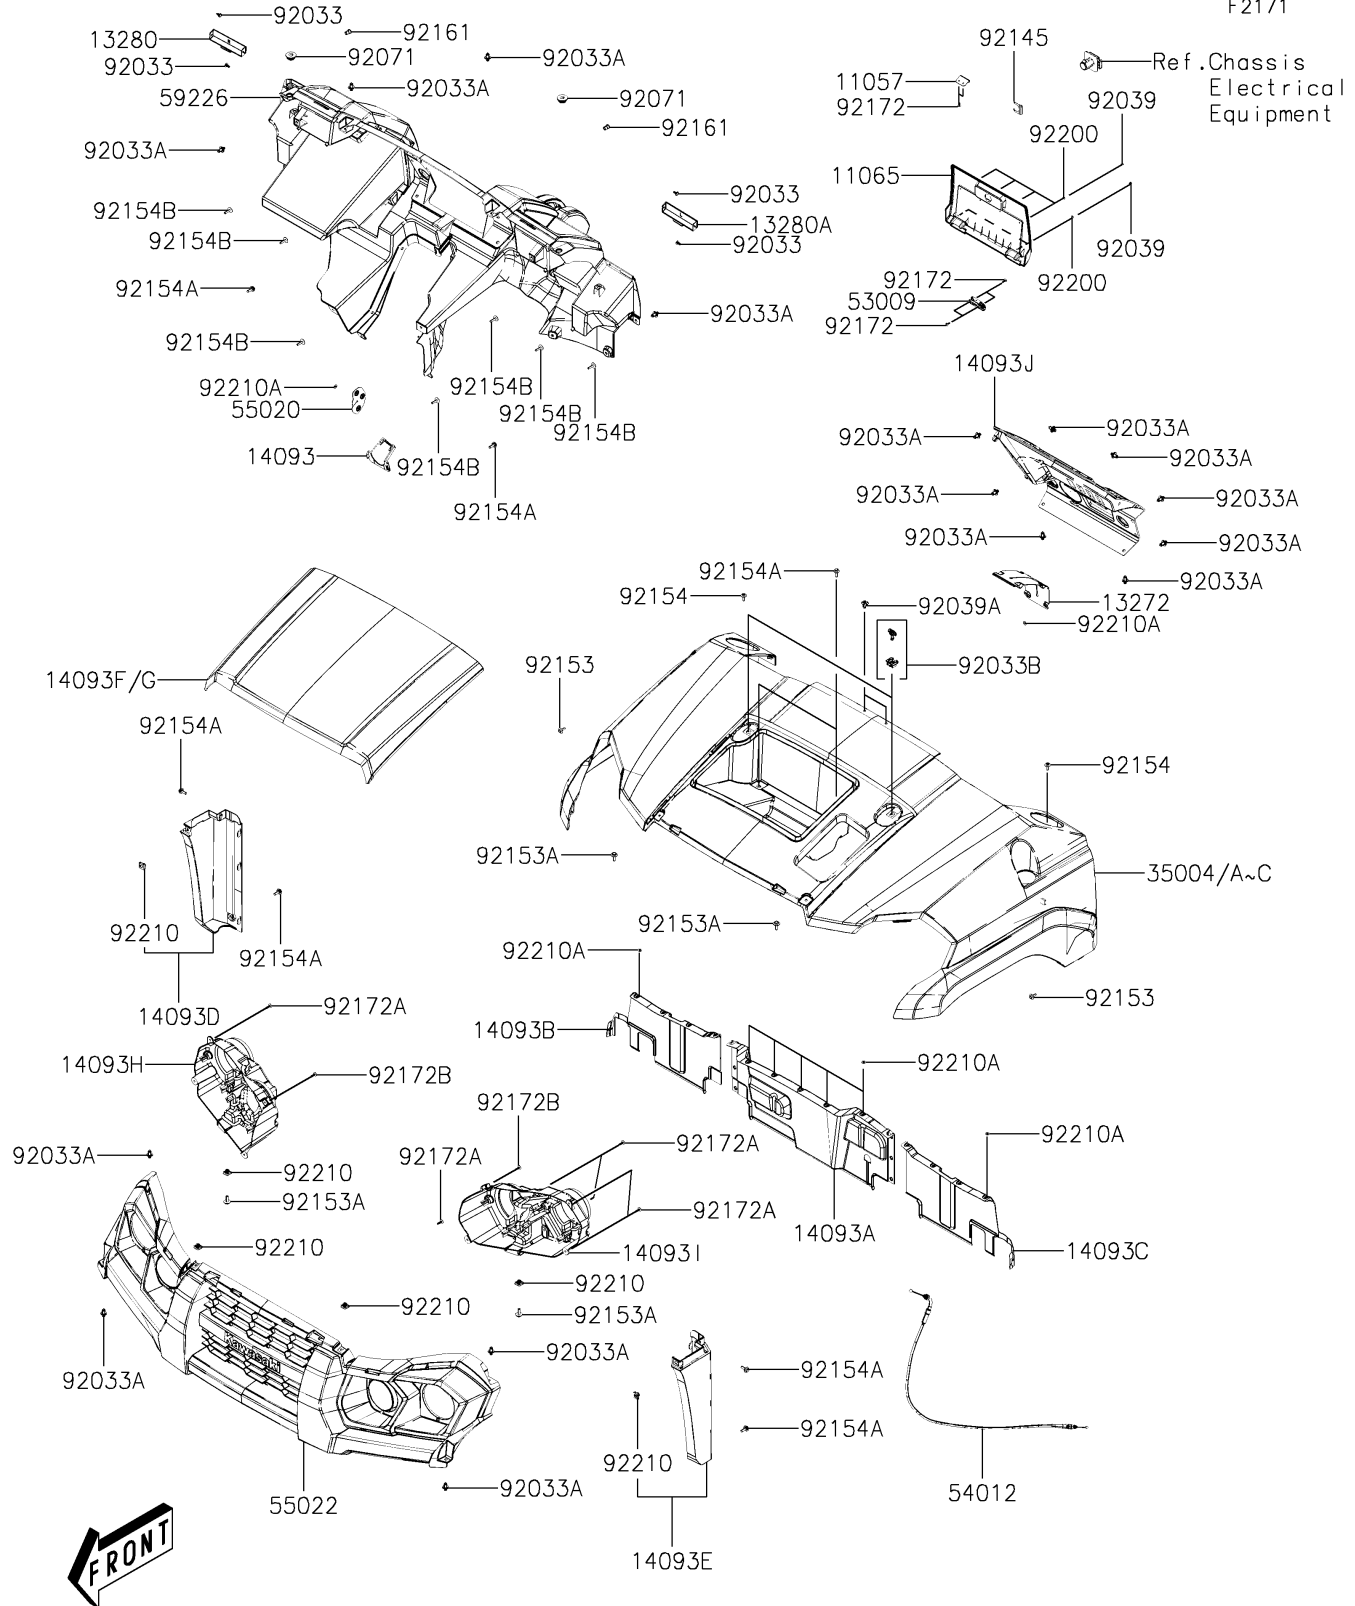

2021 MULE PRO-MX™ EPS PARTS DIAGRAM

Front Fender(s)

F2171