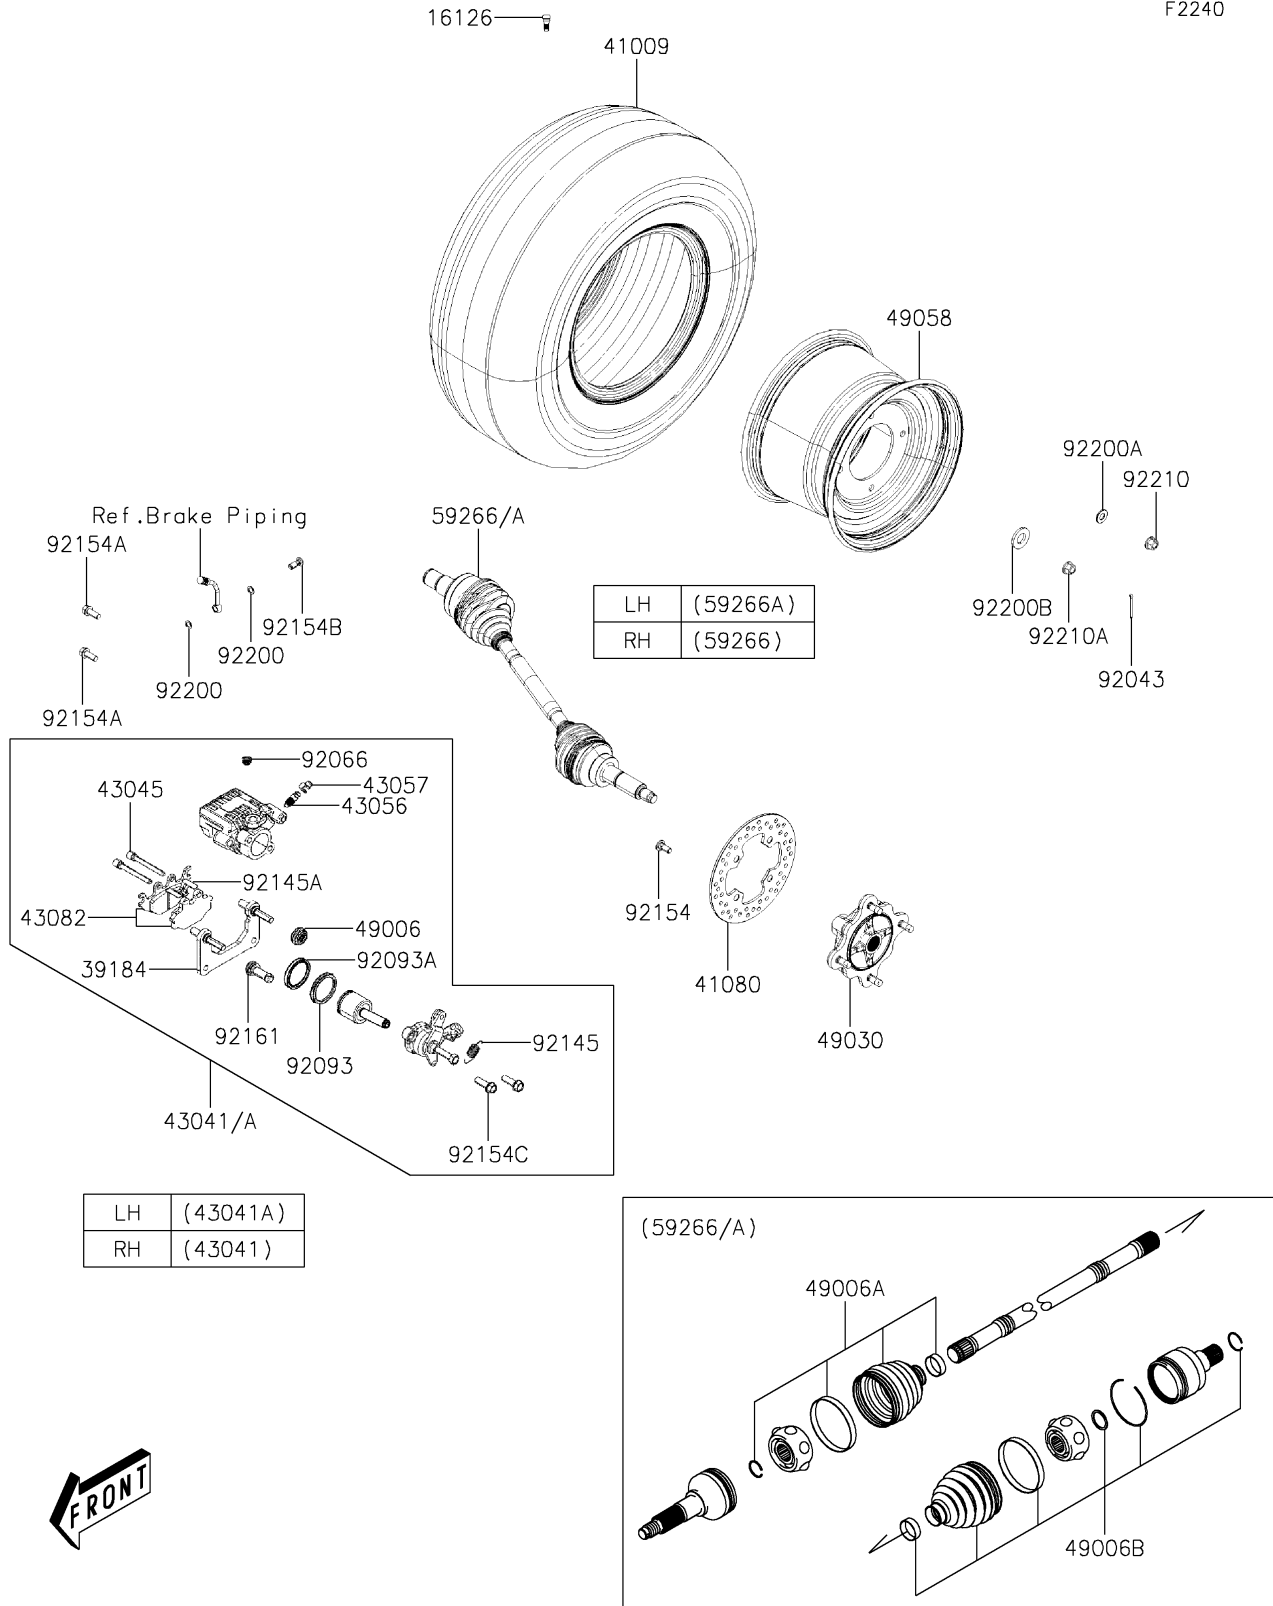

2021 MULE PRO-MX™ EPS PARTS DIAGRAM

Rear Hubs/Brakes

F2240

2021 MULE PRO-MX™ EPS PARTS LIST

Rear Hubs/Brakes

ITEM NAME	PART NUMBER	QUANTITY
VALVE,RIM (Ref # 16126)	16126-Y001	2
BRACKET-ASSY (Ref # 39184)	39184-0044	2
TIRE,RR,25X10.00 R12 (Ref # 41009)	41009-Y009	2
DISC,BRAKE (Ref # 41080)	41080-Y009	2
CALIPER-ASSY,RR,RH,SILVER (Ref # 43041)	43041-Y009-934	1
CALIPER-ASSY,RR,LH,SILVER (Ref # 43041A)	43041-Y010-934	1
SHAFT-CALIPER (Ref # 43045)	43045-Y002	4
BREATHER-BRAKE (Ref # 43056)	43056-0006	2
CAP-BREATHER (Ref # 43057)	43057-Y002	2
PAD-ASSY-BRAKE,RR (Ref # 43082)	43082-Y009	2
BOOT,CALIPER (Ref # 49006)	49006-Y005	2
BOOT,RR,OUTSIDE (Ref # 49006A)	49006-Y011	2
BOOT,RR,INSIDE (Ref # 49006B)	49006-Y012	2
HUB,RR (Ref # 49030)	49030-Y004	2
WHEEL,RR,BLACK (Ref # 49058)	49058-Y005-935	2
JOINT-BALL,RR,RH (Ref # 59266)	59266-Y002	1
JOINT-BALL,RR,LH (Ref # 59266A)	59266-Y003	1
PIN,4X40 (Ref # 92043)	92043-Y043	2
PLUG (Ref # 92066)	92066-Y012	2
SEAL,PISTON (Ref # 92093)	92093-Y033	2
SEAL,PISTON (Ref # 92093A)	92093-Y034	2
SPRING,RETURN,47MM (Ref # 92145)	92145-1690	2
SPRING,PAD (Ref # 92145A)	92145-Y035	2
BOLT,10X23 (Ref # 92154)	92154-Y178	8
BOLT (Ref # 92154A)	92154-Y183	4
BOLT,OIL (Ref # 92154B)	92154-Y184	2
BOLT,FLANGE,6X40 (Ref # 92154C)	92154-Y228	4
DAMPER (Ref # 92161)	92161-Y012	2
WASHER (Ref # 92200)	92200-Y015	4

2021 MULE PRO-MX™ EPS PARTS LIST

Rear Hubs/Brakes

ITEM NAME	PART NUMBER	QUANTITY
WASHER,12MM (Ref # 92200A)	92200-Y089	8
WASHER,40X20.5X4.5 (Ref # 92200B)	92200-Y090	2
NUT (Ref # 92210)	92210-Y088	8
NUT,FLANGE,20MM (Ref # 92210A)	92210-Y099	2