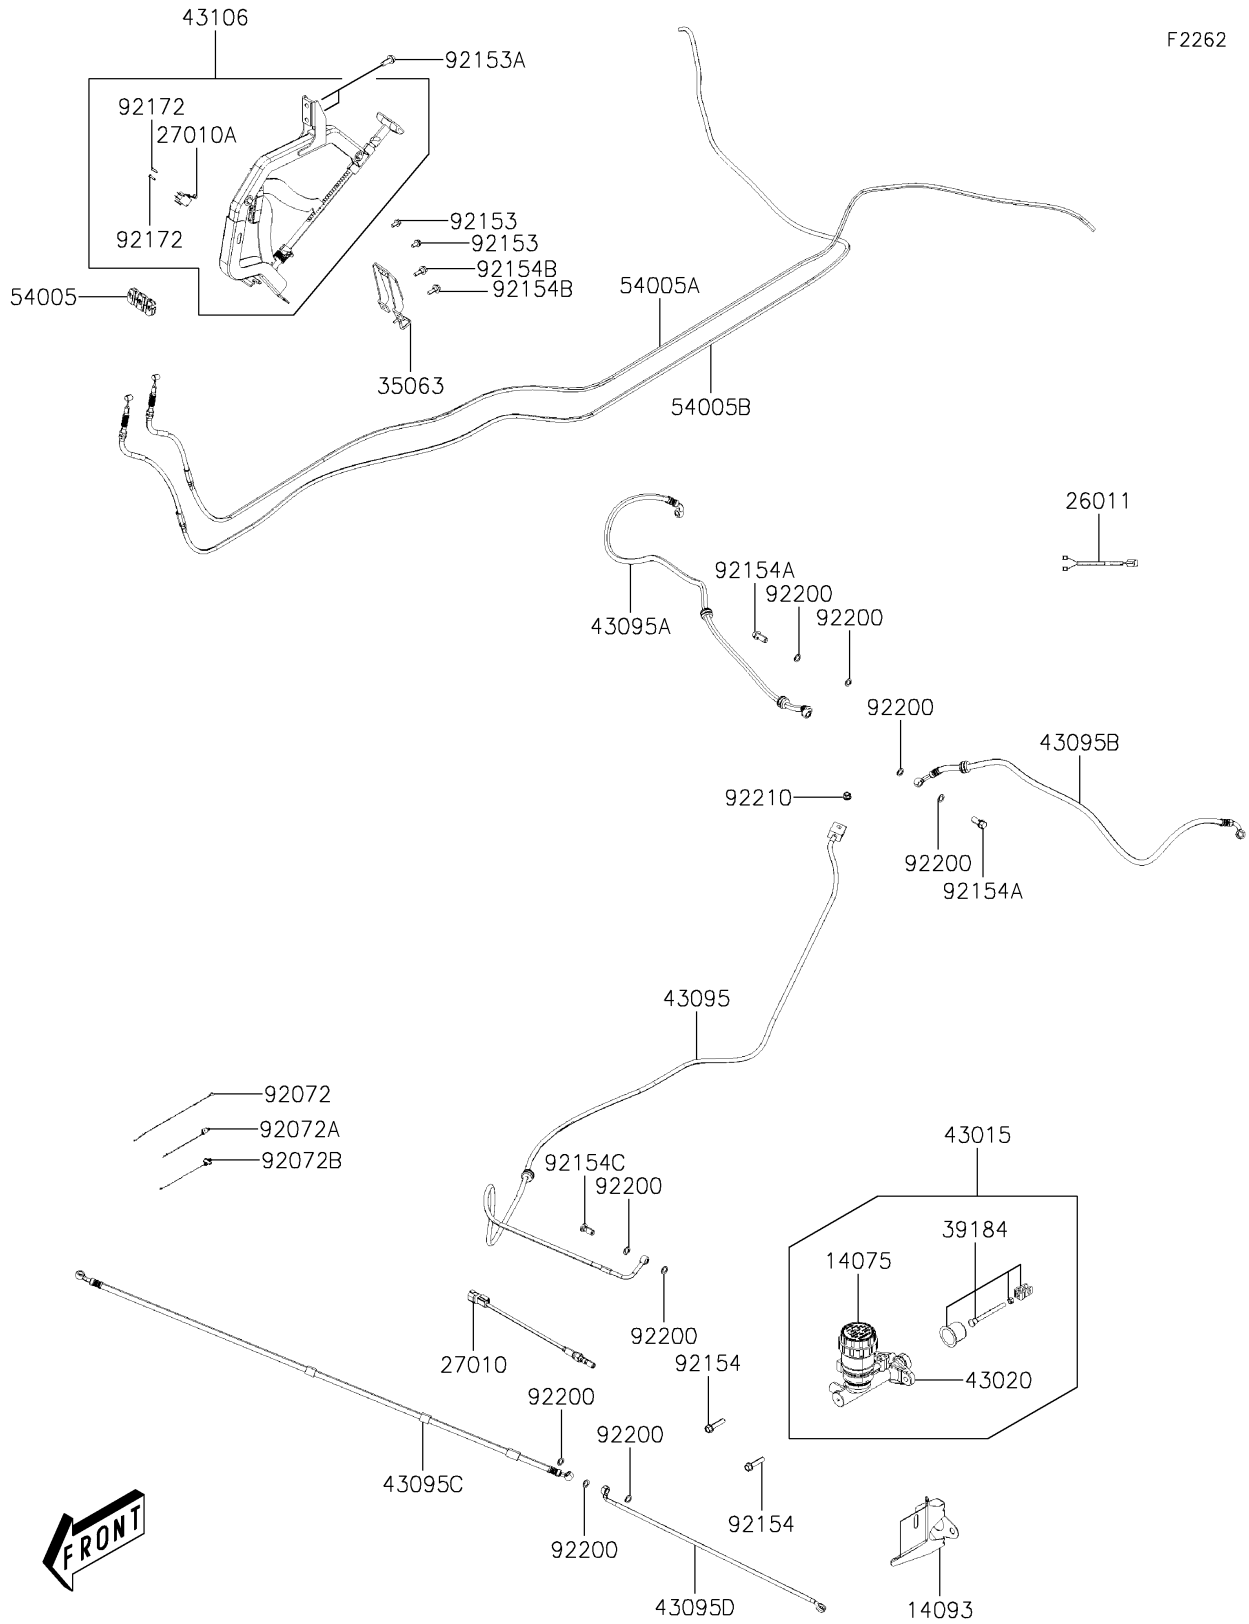

2021 MULE PRO-MX™ EPS PARTS DIAGRAM

Brake Piping

2021 MULE PRO-MX™ EPS PARTS LIST

Brake Piping

ITEM NAME	PART NUMBER	QUANTITY
CAP-ASSY (Ref # 14075)	14075-Y007	1
COVER,MASTER CYLINDER (Ref # 14093)	14093-Y008	1
WIRE-LEAD,PARKING SW (Ref # 26011)	26011-Y014	1
SWITCH,BRAKE PRESSURE (Ref # 27010)	27010-Y016	1
SWITCH (Ref # 27010A)	27010-Y017	1
STAY,PARKING BRAKE ASSY (Ref # 35063)	35063-Y042	1
BRACKET-ASSY (Ref # 39184)	39184-Y001	1
CYLINDER-ASSY-MASTER (Ref # 43015)	43015-Y007	1
PISTON-COMP-BRAKE (Ref # 43020)	43020-Y004	1
HOSE-BRAKE,RR (Ref # 43095)	43095-Y019	1
HOSE-BRAKE,RR,RH (Ref # 43095A)	43095-Y020	1
HOSE-BRAKE,RR,LH (Ref # 43095B)	43095-Y021	1
HOSE-BRAKE,FR,RH (Ref # 43095C)	43095-Y022	1
HOSE-BRAKE,FR,LH (Ref # 43095D)	43095-Y023	1
LEVER-ASSY-PARKING BRAKE (Ref # 43106)	43106-Y001	1
CABLE-BRAKE,PARKING (Ref # 54005)	54005-Y003	1
CABLE-BRAKE,PARKING,RH (Ref # 54005A)	54005-Y004	1
CABLE-BRAKE,PARKING,LH (Ref # 54005B)	54005-Y005	1
BAND (Ref # 92072)	92072-Y011	2
BAND (Ref # 92072A)	92072-Y020	2
BAND (Ref # 92072B)	92072-Y021	2
BOLT,FLANGE,6X12 (Ref # 92153)	92153-Y023	2
BOLT,FLANGE,8X20 (Ref # 92153A)	92153-Y033	2
BOLT,FLANGE,8X35 (Ref # 92154)	92154-Y021	2
BOLT,10X22 (Ref # 92154A)	92154-Y114	2
BOLT,6X20 (Ref # 92154B)	92154-Y179	2
BOLT,OIL (Ref # 92154C)	92154-Y184	1
SCREW (Ref # 92172)	92172-Y082	2
WASHER (Ref # 92200)	92200-Y015	9

2021 MULE PRO-MX™ EPS PARTS LIST

Brake Piping

ITEM NAME	PART NUMBER	QUANTITY
NUT,8MM (Ref # 92210)	92210-Y076	1