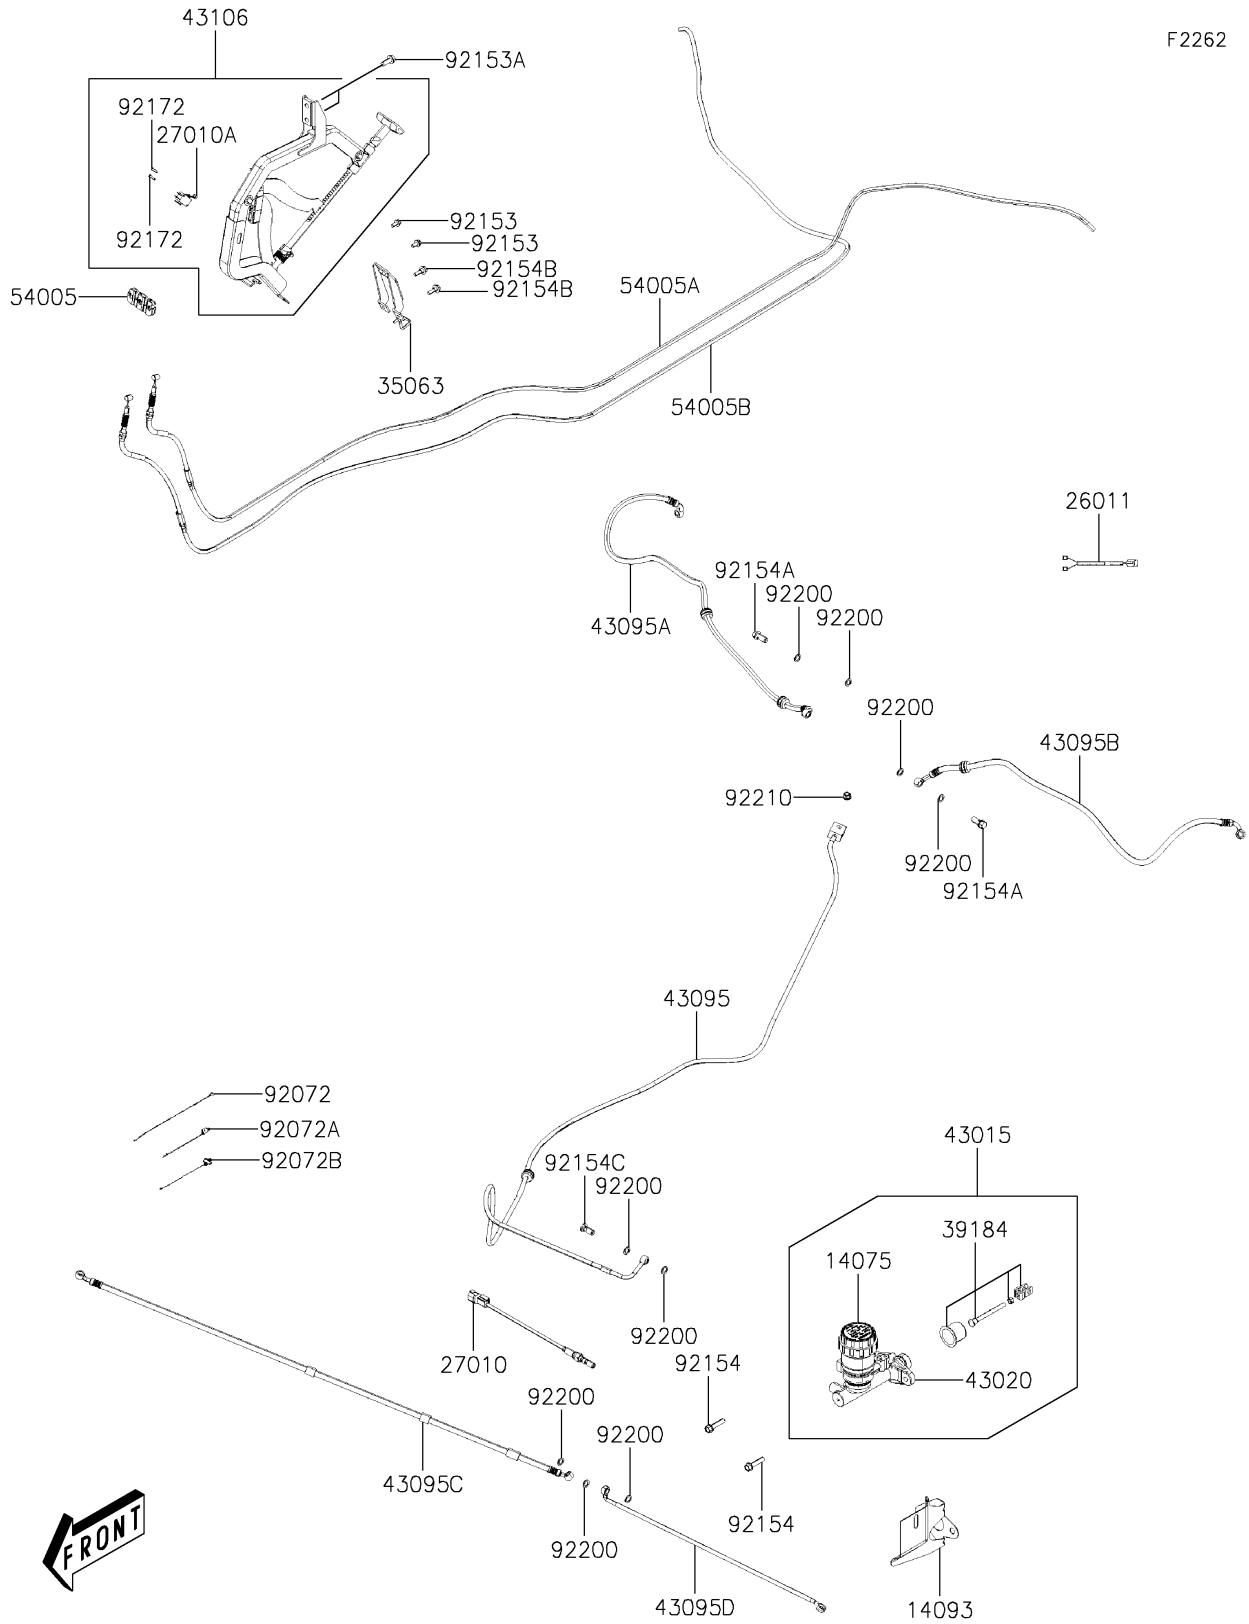

2021 MULE PRO-MX™ EPS PARTS DIAGRAM

Brake Piping

F2262

2021 MULE PRO-MX™ EPS PARTS LIST

Brake Piping

ITEM NAME	PART NUMBER	QUANTITY
CAP-ASSY (Ref # 14075)	14075-Y007	1
COVER,MASTER CYLINDER (Ref # 14093)	14093-Y008	1
WIRE-LEAD,PARKING SW (Ref # 26011)	26011-Y014	1
SWITCH,BRAKE PRESSURE (Ref # 27010)	27010-Y016	1
SWITCH (Ref # 27010A)	27010-Y017	1
STAY,PARKING BRAKE ASSY (Ref # 35063)	35063-Y042	1
BRACKET-ASSY (Ref # 39184)	39184-Y001	1
CYLINDER-ASSY-MASTER (Ref # 43015)	43015-Y007	1
PISTON-COMP-BRAKE (Ref # 43020)	43020-Y004	1
HOSE-BRAKE,RR (Ref # 43095)	43095-Y019	1
HOSE-BRAKE,RR,RH (Ref # 43095A)	43095-Y020	1
HOSE-BRAKE,RR,LH (Ref # 43095B)	43095-Y021	1
HOSE-BRAKE,FR,RH (Ref # 43095C)	43095-Y022	1
HOSE-BRAKE,FR,LH (Ref # 43095D)	43095-Y023	1
LEVER-ASSY-PARKING BRAKE (Ref # 43106)	43106-Y001	1
CABLE-BRAKE,PARKING (Ref # 54005)	54005-Y003	1
CABLE-BRAKE,PARKING,RH (Ref # 54005A)	54005-Y004	1
CABLE-BRAKE,PARKING,LH (Ref # 54005B)	54005-Y005	1
BAND (Ref # 92072)	92072-Y011	2
BAND (Ref # 92072A)	92072-Y020	2
BAND (Ref # 92072B)	92072-Y021	2
BOLT,FLANGE,6X12 (Ref # 92153)	92153-Y023	2
BOLT,FLANGE,8X20 (Ref # 92153A)	92153-Y033	2
BOLT,FLANGE,8X35 (Ref # 92154)	92154-Y021	2
BOLT,10X22 (Ref # 92154A)	92154-Y114	2
BOLT,6X20 (Ref # 92154B)	92154-Y179	2
BOLT,OIL (Ref # 92154C)	92154-Y184	1
SCREW (Ref # 92172)	92172-Y082	2
WASHER (Ref # 92200)	92200-Y015	9

2021 MULE PRO-MX™ EPS PARTS LIST

Brake Piping

ITEM NAME	PART NUMBER	QUANTITY
NUT,8MM (Ref # 92210)	92210-Y076	1