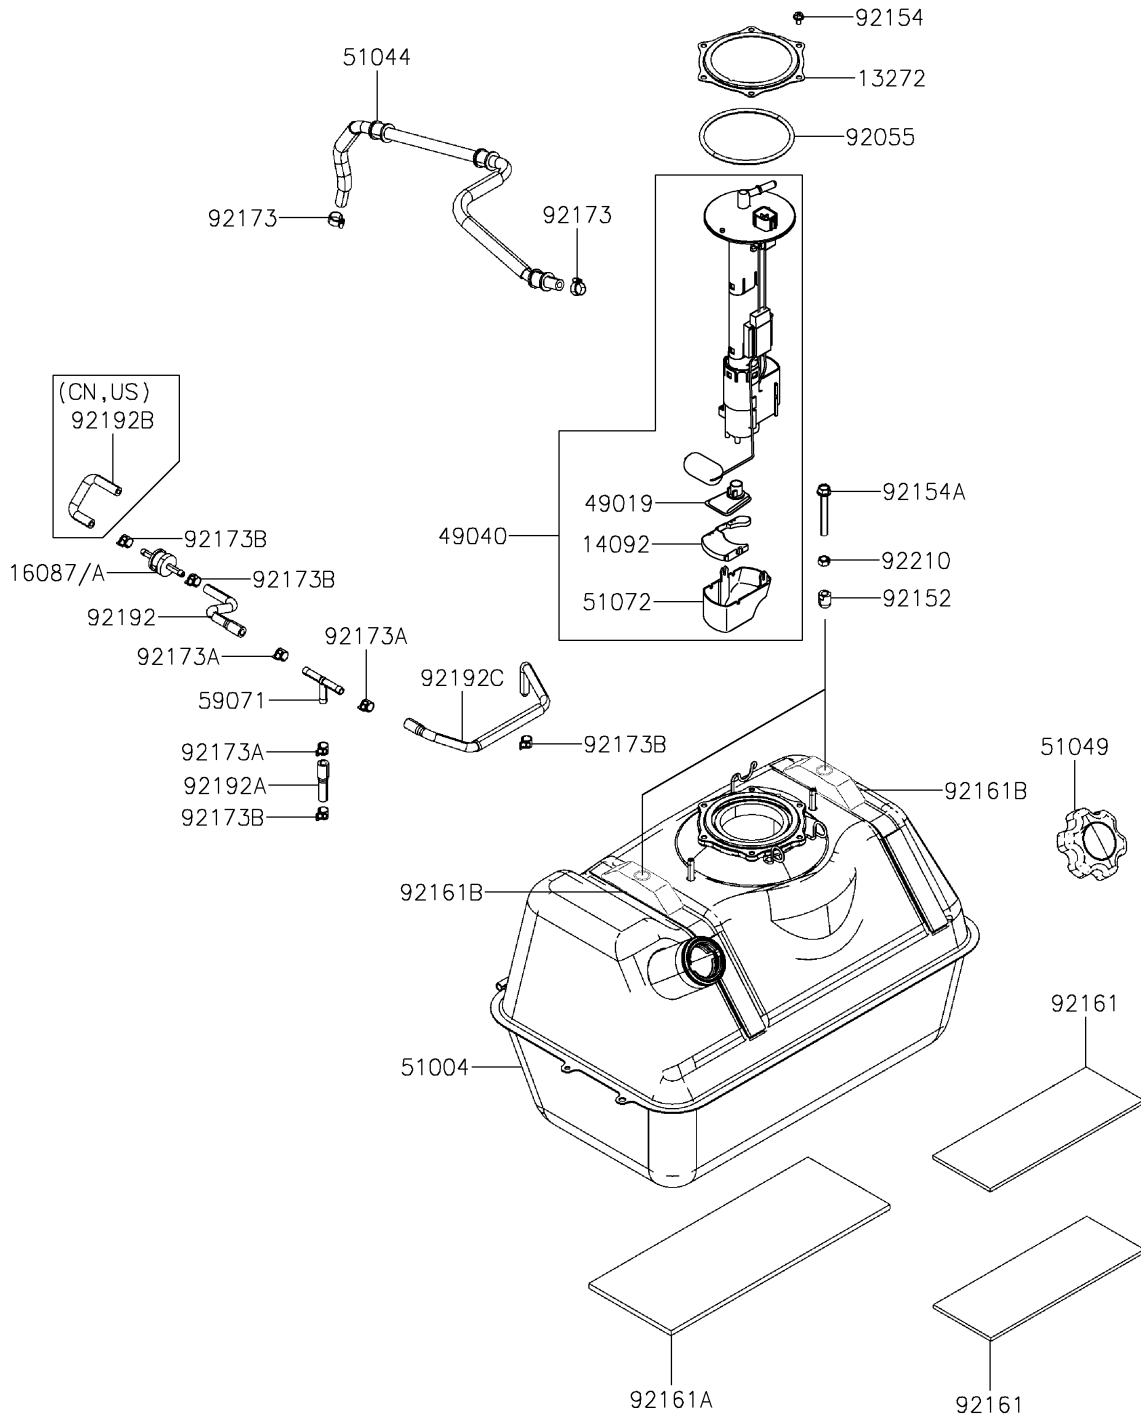

# 2021 MULE PRO-MX™ EPS PARTS DIAGRAM

Fuel Tank

F2410

## 2021 MULE PRO-MX™ EPS PARTS LIST

### Fuel Tank

ITEM NAME	PART NUMBER	QUANTITY
PLATE,FUEL PUMP (Ref # 13272)	13272-Y030	1
COVER (Ref # 14092)	14092-1044	1
VALVE-CHECK (Ref # 16087)	16087-0008	1
VALVE-CHECK (Ref # 16087A)	16087-0009	1
FILTER-FUEL (Ref # 49019)	49019-0013	1
PUMP-FUEL (Ref # 49040)	49040-0716	1
TANK-FUEL (Ref # 51004)	51004-Y001	1
TUBE-ASSY,FUEL TANK (Ref # 51044)	51044-0896	1
CAP-TANK (Ref # 51049)	51049-Y005	1
CHAMBER-FUEL (Ref # 51072)	51072-0003	1
JOINT,3 WAY (Ref # 59071)	59071-Y008	1
RING-O,FUEL PUMP (Ref # 92055)	92055-Y057	1
COLLAR (Ref # 92152)	92152-Y057	2
BOLT,5X10 (Ref # 92154)	92154-Y119	6
BOLT,FLANGE,8X60 (Ref # 92154A)	92154-Y207	2
DAMPER,FUEL TANK (Ref # 92161)	92161-Y040	2
DAMPER,FUEL TANK (Ref # 92161A)	92161-Y041	1
DAMPER (Ref # 92161B)	92161-Y042	2
CLAMP,12.5MM (Ref # 92173)	92173-Y043	2
CLAMP (Ref # 92173A)	92173-Y051	3
CLAMP (Ref # 92173B)	92173-Y081	4
TUBE (Ref # 92192)	92192-Y060	1
TUBE (Ref # 92192A)	92192-Y061	1
TUBE (Ref # 92192B)	92192-Y062	1
TUBE (Ref # 92192C)	92192-Y073	1
NUT,HEX,8MM (Ref # 92210)	92210-Y079	2