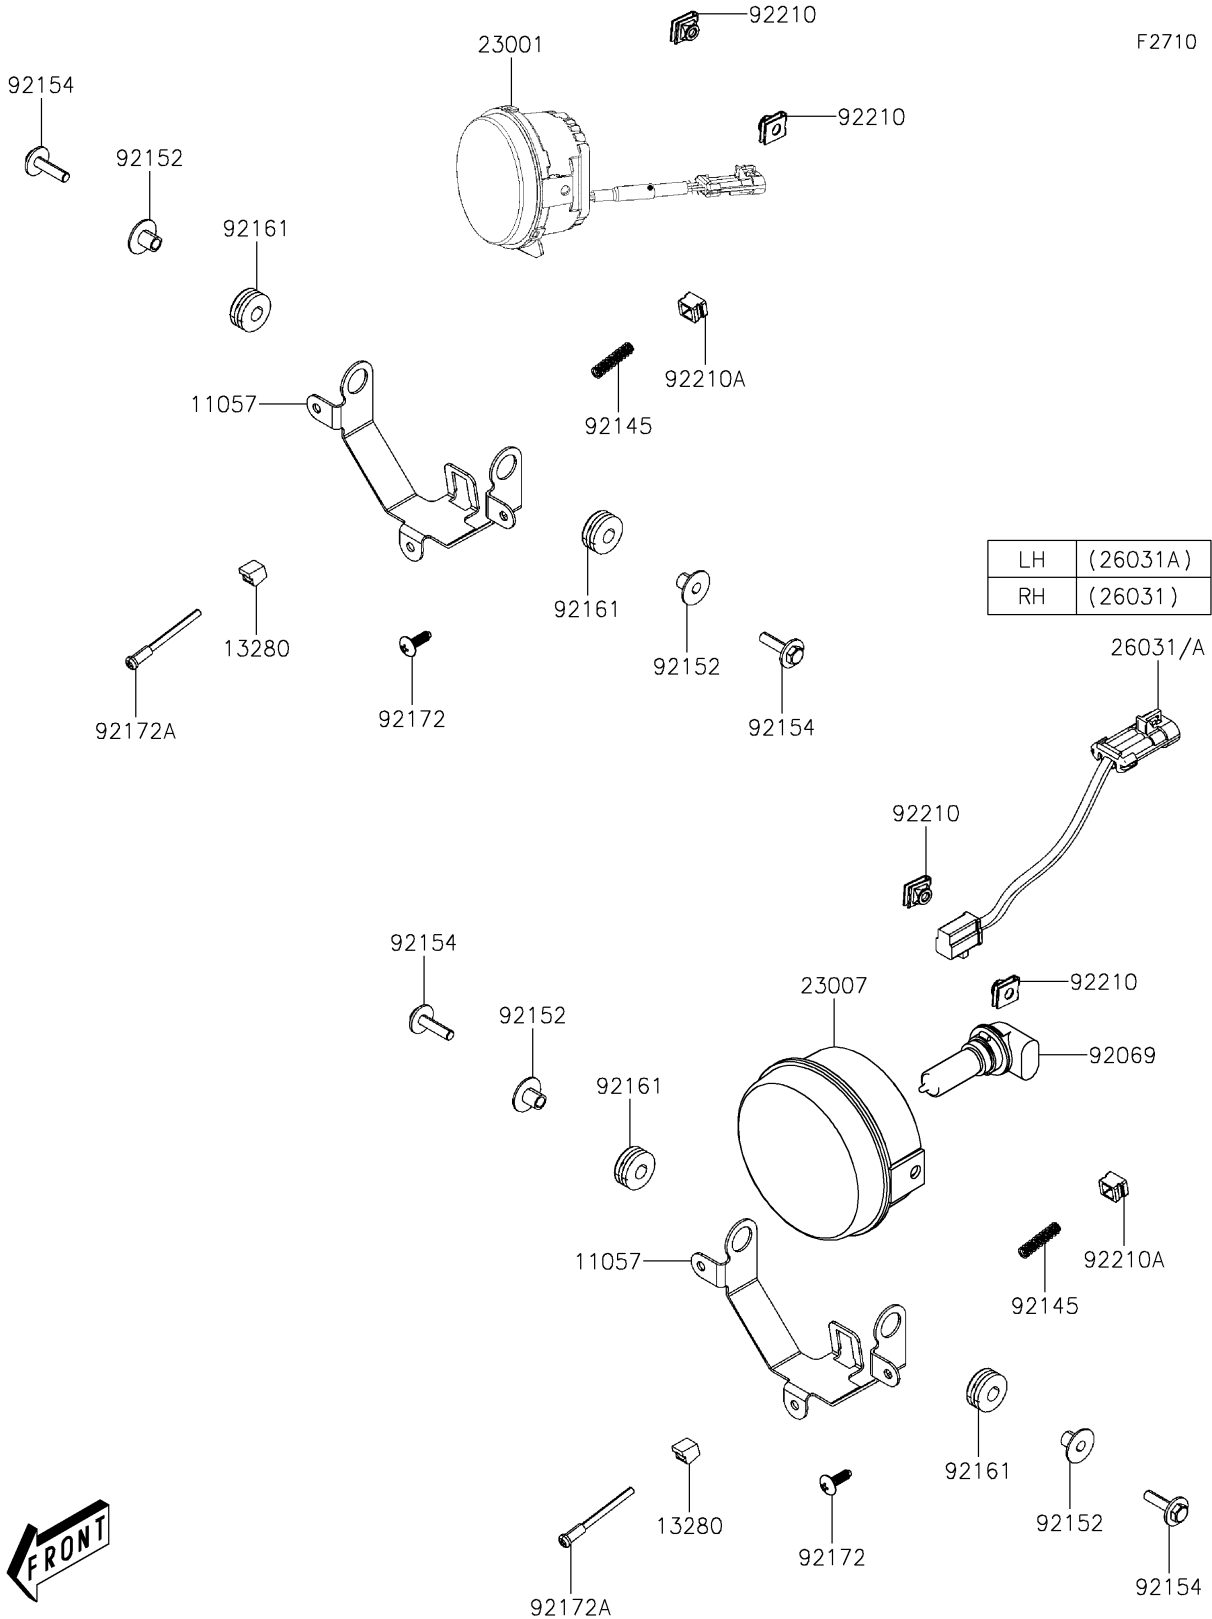

# 2021 MULE PRO-MX™ EPS PARTS DIAGRAM

Headlight(s)

## 2021 MULE PRO-MX™ EPS PARTS LIST

### Headlight(s)

ITEM NAME	PART NUMBER	QUANTITY
BRACKET,HEAD LIGHT (Ref # 11057)	11057-Y004	4
HOLDER,ADJUSTER LIGHT (Ref # 13280)	13280-Y019	4
LAMP-ASSY-HEAD,LED (Ref # 23001)	23001-Y001	2
LENS-COMP,HEAD LAMP (Ref # 23007)	23007-0096	2
HARNESS,SUB,HEAD LIGHT,RH (Ref # 26031)	26031-Y018	1
HARNESS,SUB,HEAD LIGHT,LH (Ref # 26031A)	26031-Y019	1
BULB,12V 35/35W (Ref # 92069)	92069-0019	2
SPRING,ADJUSTER LIGHT (Ref # 92145)	92145-Y062	4
COLLAR,HEAD LIGHT (Ref # 92152)	92152-Y064	8
BOLT,6X25 (Ref # 92154)	92154-Y099	8
DAMPER (Ref # 92161)	92161-Y043	8
SCREW,TAPPING,5X16 (Ref # 92172)	92172-Y020	12
SCREW,PAN,4X58 (Ref # 92172A)	92172-Y080	4
NUT,6MM (Ref # 92210)	92210-Y089	8
NUT,4MM (Ref # 92210A)	92210-Y095	4