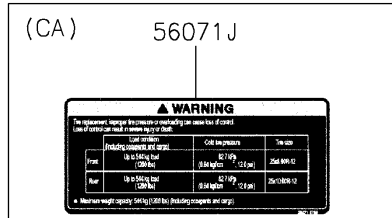

2021 MULE PRO-MX™ EPS PARTS DIAGRAM

Labels

F2860

2021 MULE PRO-MX™ EPS PARTS LIST

Labels

ITEM NAME	PART NUMBER	QUANTITY
LABEL,TIRE (Ref # 56030)	56030-Y015	1
LABEL,OIL GAUGE (Ref # 56030A)	56030-Y018	1
LABEL-WARNING,INFO (Ref # 56071)	56071-Y057	1
LABEL-WARNING,SHIFTING NOTICE (Ref # 56071A)	56071-Y058	1
LABEL-WARNING,FUEL (Ref # 56071B)	56071-Y059	1
LABEL-WARNING,AIR CLEANER INFO (Ref # 56071C)	56071-Y060	1
LABEL-WARNING,ROPS (Ref # 56071D)	56071-Y061	1
LABEL-WARNING (Ref # 56071E)	56071-Y062	1
LABEL-WARNING,CARGO BED (Ref # 56071F)	56071-Y063	1
LABEL-WARNING,MAX. CAPACITY (Ref # 56071G)	56071-Y064	1
LABEL-WARNING,GENERAL (Ref # 56071H)	56071-Y065	1
LABEL-WARNING,CARGO BED (Ref # 56071I)	56071-Y066	1
LABEL-WARNING,TIRE (Ref # 56071J)	56071-Y067	1
PATTERN,KAWASAKI (Ref # 56075)	56075-Y001	1