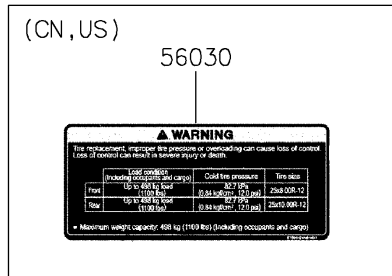

2021 MULE PRO-MX™ EPS PARTS DIAGRAM

Labels

F2860

2021 MULE PRO-MX™ EPS PARTS LIST

Labels

ITEM NAME	PART NUMBER	QUANTITY
LABEL,TIRE (Ref # 56030)	56030-Y015	1
LABEL,OIL GAUGE (Ref # 56030A)	56030-Y018	1
LABEL-WARNING,INFO (Ref # 56071)	56071-Y057	1
LABEL-WARNING,SHIFTING NOTICE (Ref # 56071A)	56071-Y058	1
LABEL-WARNING,FUEL (Ref # 56071B)	56071-Y059	1
LABEL-WARNING,AIR CLEANER INFO (Ref # 56071C)	56071-Y060	1
LABEL-WARNING,ROPS (Ref # 56071D)	56071-Y061	1
LABEL-WARNING (Ref # 56071E)	56071-Y062	1
LABEL-WARNING,CARGO BED (Ref # 56071F)	56071-Y063	1
LABEL-WARNING,MAX. CAPACITY (Ref # 56071G)	56071-Y064	1
LABEL-WARNING,GENERAL (Ref # 56071H)	56071-Y065	1
LABEL-WARNING,CARGO BED (Ref # 56071I)	56071-Y066	1
LABEL-WARNING,TIRE (Ref # 56071J)	56071-Y067	1
PATTERN,KAWASAKI (Ref # 56075)	56075-Y001	1