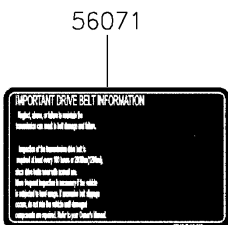

2021 MULE PRO-MX™ EPS PARTS DIAGRAM

Labels

F2860

2021 MULE PRO-MX™ EPS PARTS LIST

Labels

ITEM NAME	PART NUMBER	QUANTITY
LABEL,TIRE (Ref # 56030)	56030-Y015	1
LABEL,OIL GAUGE (Ref # 56030A)	56030-Y018	1
LABEL-WARNING,INFO (Ref # 56071)	56071-Y057	1
LABEL-WARNING,SHIFTING NOTICE (Ref # 56071A)	56071-Y058	1
LABEL-WARNING,FUEL (Ref # 56071B)	56071-Y059	1
LABEL-WARNING,AIR CLEANER INFO (Ref # 56071C)	56071-Y060	1
LABEL-WARNING,ROPS (Ref # 56071D)	56071-Y061	1
LABEL-WARNING (Ref # 56071E)	56071-Y062	1
LABEL-WARNING,CARGO BED (Ref # 56071F)	56071-Y063	1
LABEL-WARNING,MAX. CAPACITY (Ref # 56071G)	56071-Y064	1
LABEL-WARNING,GENERAL (Ref # 56071H)	56071-Y065	1
LABEL-WARNING,CARGO BED (Ref # 56071I)	56071-Y066	1
LABEL-WARNING,TIRE (Ref # 56071J)	56071-Y067	1
PATTERN,KAWASAKI (Ref # 56075)	56075-Y001	1