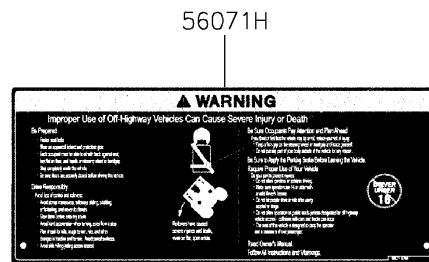

2021 MULE PRO-MX™ EPS PARTS DIAGRAM

Labels

F2860

2021 MULE PRO-MX™ EPS PARTS LIST

Labels

ITEM NAME	PART NUMBER	QUANTITY
LABEL,TIRE (Ref # 56030)	56030-Y015	1
LABEL,OIL GAUGE (Ref # 56030A)	56030-Y018	1
LABEL-WARNING,INFO (Ref # 56071)	56071-Y057	1
LABEL-WARNING,SHIFTING NOTICE (Ref # 56071A)	56071-Y058	1
LABEL-WARNING,FUEL (Ref # 56071B)	56071-Y059	1
LABEL-WARNING,AIR CLEANER INFO (Ref # 56071C)	56071-Y060	1
LABEL-WARNING,ROPS (Ref # 56071D)	56071-Y061	1
LABEL-WARNING (Ref # 56071E)	56071-Y062	1
LABEL-WARNING,CARGO BED (Ref # 56071F)	56071-Y063	1
LABEL-WARNING,MAX. CAPACITY (Ref # 56071G)	56071-Y064	1
LABEL-WARNING,GENERAL (Ref # 56071H)	56071-Y065	1
LABEL-WARNING,CARGO BED (Ref # 56071I)	56071-Y066	1
LABEL-WARNING,TIRE (Ref # 56071J)	56071-Y067	1
PATTERN,KAWASAKI (Ref # 56075)	56075-Y001	1