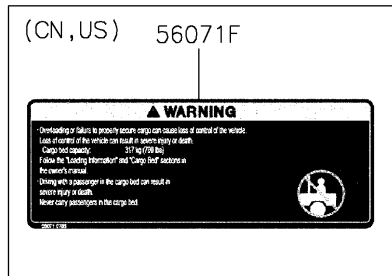

2021 MULE PRO-MX™ EPS PARTS DIAGRAM

Labels

F2860

2021 MULE PRO-MX™ EPS PARTS LIST

Labels

ITEM NAME	PART NUMBER	QUANTITY
LABEL,TIRE (Ref # 56030)	56030-Y015	1
LABEL,OIL GAUGE (Ref # 56030A)	56030-Y018	1
LABEL-WARNING,INFO (Ref # 56071)	56071-Y057	1
LABEL-WARNING,SHIFTING NOTICE (Ref # 56071A)	56071-Y058	1
LABEL-WARNING,FUEL (Ref # 56071B)	56071-Y059	1
LABEL-WARNING,AIR CLEANER INFO (Ref # 56071C)	56071-Y060	1
LABEL-WARNING,ROPS (Ref # 56071D)	56071-Y061	1
LABEL-WARNING (Ref # 56071E)	56071-Y062	1
LABEL-WARNING,CARGO BED (Ref # 56071F)	56071-Y063	1
LABEL-WARNING,MAX. CAPACITY (Ref # 56071G)	56071-Y064	1
LABEL-WARNING,GENERAL (Ref # 56071H)	56071-Y065	1
LABEL-WARNING,CARGO BED (Ref # 56071I)	56071-Y066	1
LABEL-WARNING,TIRE (Ref # 56071J)	56071-Y067	1
PATTERN,KAWASAKI (Ref # 56075)	56075-Y001	1