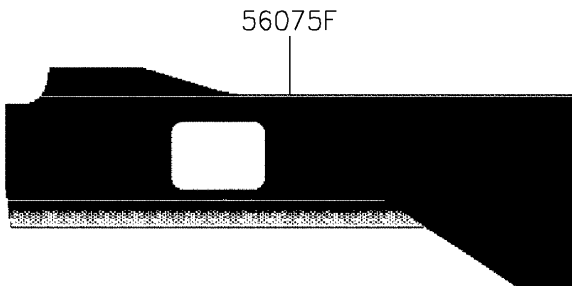

# 2021 MULE PRO-MX™ EPS PARTS DIAGRAM

Decals(White)

F2861

## 2021 MULE PRO-MX™ EPS PARTS LIST

Decals(White)

ITEM NAME	PART NUMBER	QUANTITY
MARK,MULE PRO-MX (Ref # 56054)	56054-Y006	1
PATTERN,SIDE,RH (Ref # 56075)	56075-Y005	1
PATTERN,SIDE,LH (Ref # 56075A)	56075-Y007	1
PATTERN,REAR,RH (Ref # 56075B)	56075-Y013	1
PATTERN,REAR,LH (Ref # 56075C)	56075-Y015	1
PATTERN,4X4 (Ref # 56075D)	56075-Y036	1
PATTERN,KAWASAKI (Ref # 56075E)	56075-Y037	2
PATTERN,DOOR,RH (Ref # 56075F)	56075-Y039	1
PATTERN,DOOR,LH (Ref # 56075G)	56075-Y041	1