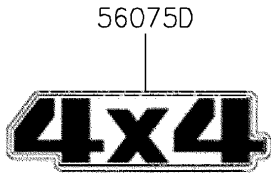

# 2021 MULE PRO-MX™ EPS PARTS DIAGRAM

Decals(White)

F2861

## 2021 MULE PRO-MX™ EPS PARTS LIST

Decals(White)

ITEM NAME	PART NUMBER	QUANTITY
MARK,MULE PRO-MX (Ref # 56054)	56054-Y006	1
PATTERN,SIDE,RH (Ref # 56075)	56075-Y005	1
PATTERN,SIDE,LH (Ref # 56075A)	56075-Y007	1
PATTERN,REAR,RH (Ref # 56075B)	56075-Y013	1
PATTERN,REAR,LH (Ref # 56075C)	56075-Y015	1
PATTERN,4X4 (Ref # 56075D)	56075-Y036	1
PATTERN,KAWASAKI (Ref # 56075E)	56075-Y037	2
PATTERN,DOOR,RH (Ref # 56075F)	56075-Y039	1
PATTERN,DOOR,LH (Ref # 56075G)	56075-Y041	1