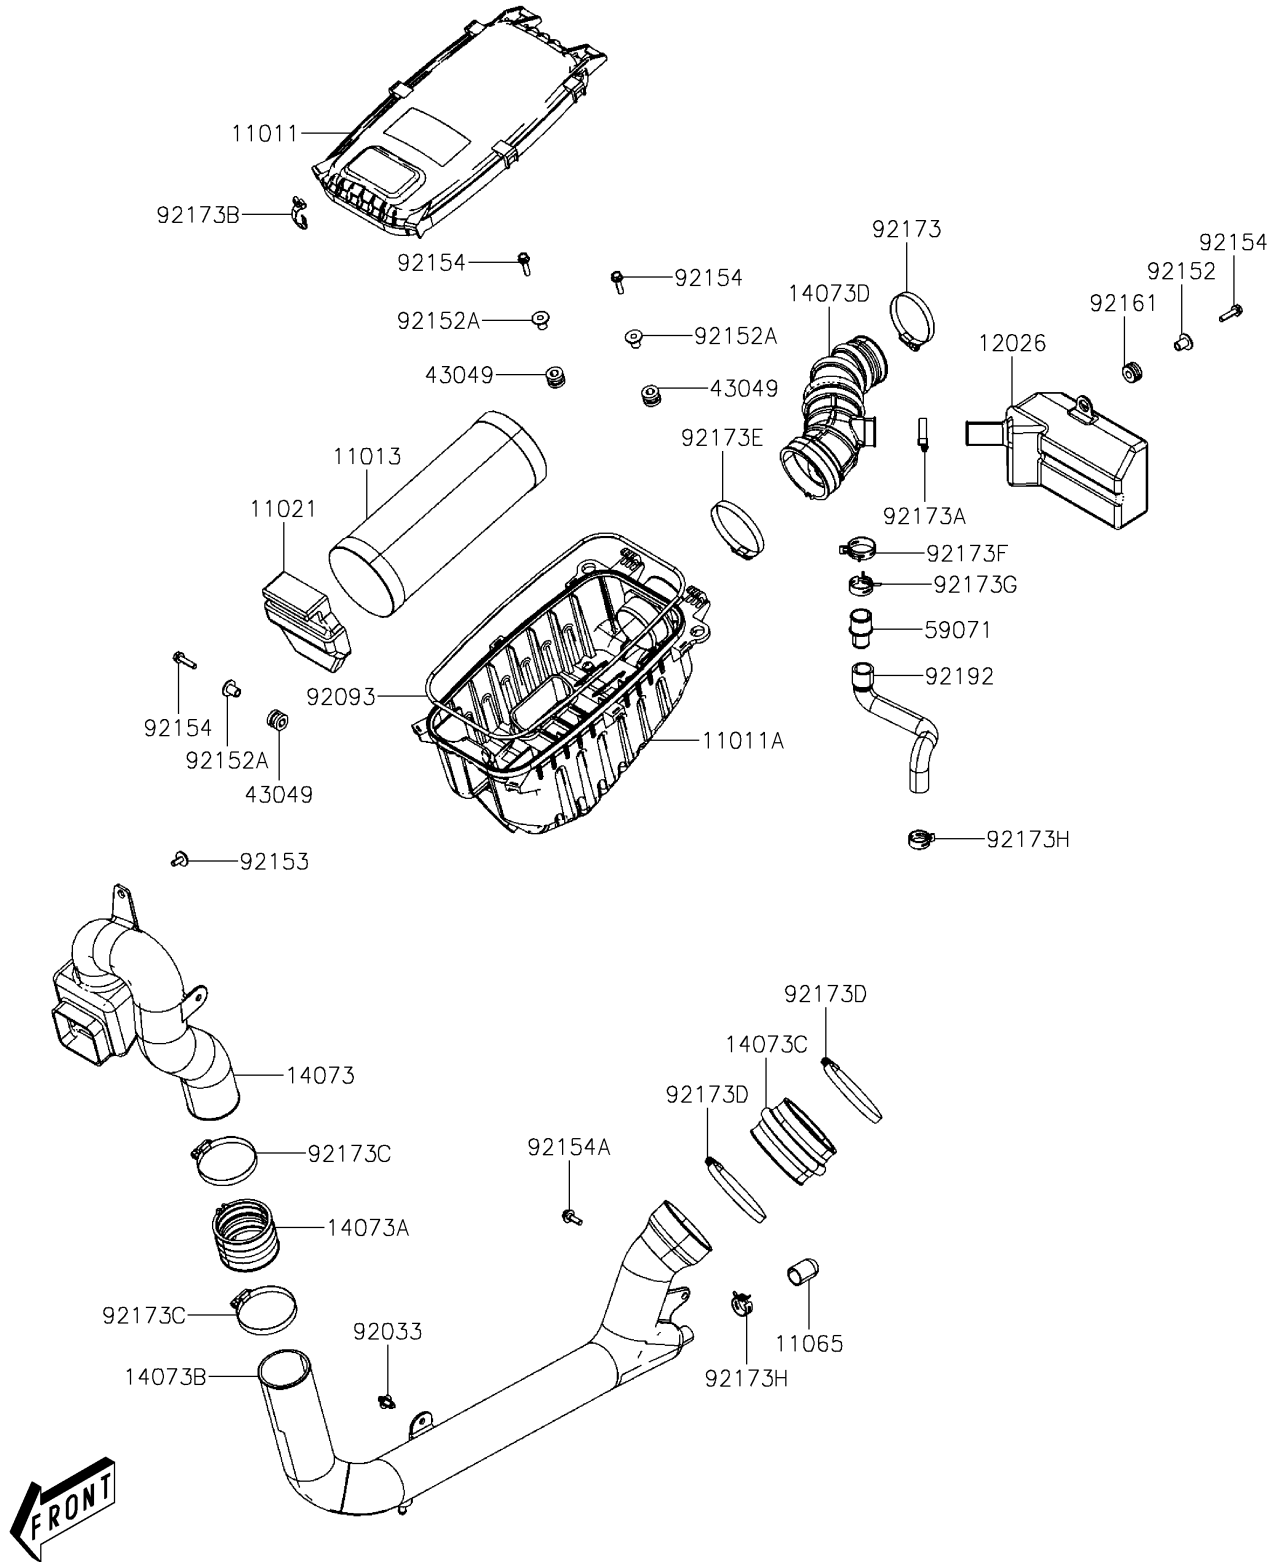

2021 MULE PRO-MX™ EPS LE PARTS DIAGRAM

Air Cleaner

E1130

2021 MULE PRO-MX™ EPS LE PARTS LIST

Air Cleaner

ITEM NAME	PART NUMBER	QUANTITY
CASE-AIR FILTER,UPP (Ref # 11011)	11011-Y012	1
CASE-AIR FILTER,LWR (Ref # 11011A)	11011-Y013	1
ELEMENT-AIR FILTER (Ref # 11013)	11013-Y005	1
CASE-ASSY,AIR FILTER (Ref # 11021)	11021-Y002	1
CAP,DRAIN (Ref # 11065)	11065-Y036	1
CHAMBER,NOISE SILENCE (Ref # 12026)	12026-Y002	1
DUCT,INTAKE (Ref # 14073)	14073-Y018	1
DUCT,JOINT (Ref # 14073A)	14073-Y019	1
DUCT,INTAKE (Ref # 14073B)	14073-Y020	1
DUCT,JOINT (Ref # 14073C)	14073-Y021	1
DUCT,CHAMBER (Ref # 14073D)	14073-Y022	1
PACKING (Ref # 43049)	43049-Y006	3
JOINT (Ref # 59071)	59071-Y009	1
RING-SNAP (Ref # 92033)	92033-Y033	1
SEAL,AIR FILTER (Ref # 92093)	92093-Y031	1
COLLAR (Ref # 92152)	92152-Y013	1
COLLAR (Ref # 92152A)	92152-Y056	3
BOLT,6X16 (Ref # 92153)	92153-Y018	1
BOLT,FLANGE,6X25 (Ref # 92154)	92154-Y130	4
BOLT,FLANGE,6MM (Ref # 92154A)	92154-Y180	1
DAMPER (Ref # 92161)	92161-Y046	1
CLAMP (Ref # 92173)	92173-Y030	1
CLAMP (Ref # 92173A)	92173-Y031	1
CLAMP (Ref # 92173B)	92173-Y063	6
CLAMP (Ref # 92173C)	92173-Y065	2
CLAMP (Ref # 92173D)	92173-Y066	2
CLAMP (Ref # 92173E)	92173-Y074	1
CLAMP (Ref # 92173F)	92173-Y079	1
CLAMP (Ref # 92173G)	92173-Y080	1

2021 MULE PRO-MX™ EPS LE PARTS LIST

Air Cleaner

ITEM NAME	PART NUMBER	QUANTITY
CLAMP (Ref # 92173H)	92173-Y082	2
TUBE,BREATHER (Ref # 92192)	92192-Y068	1