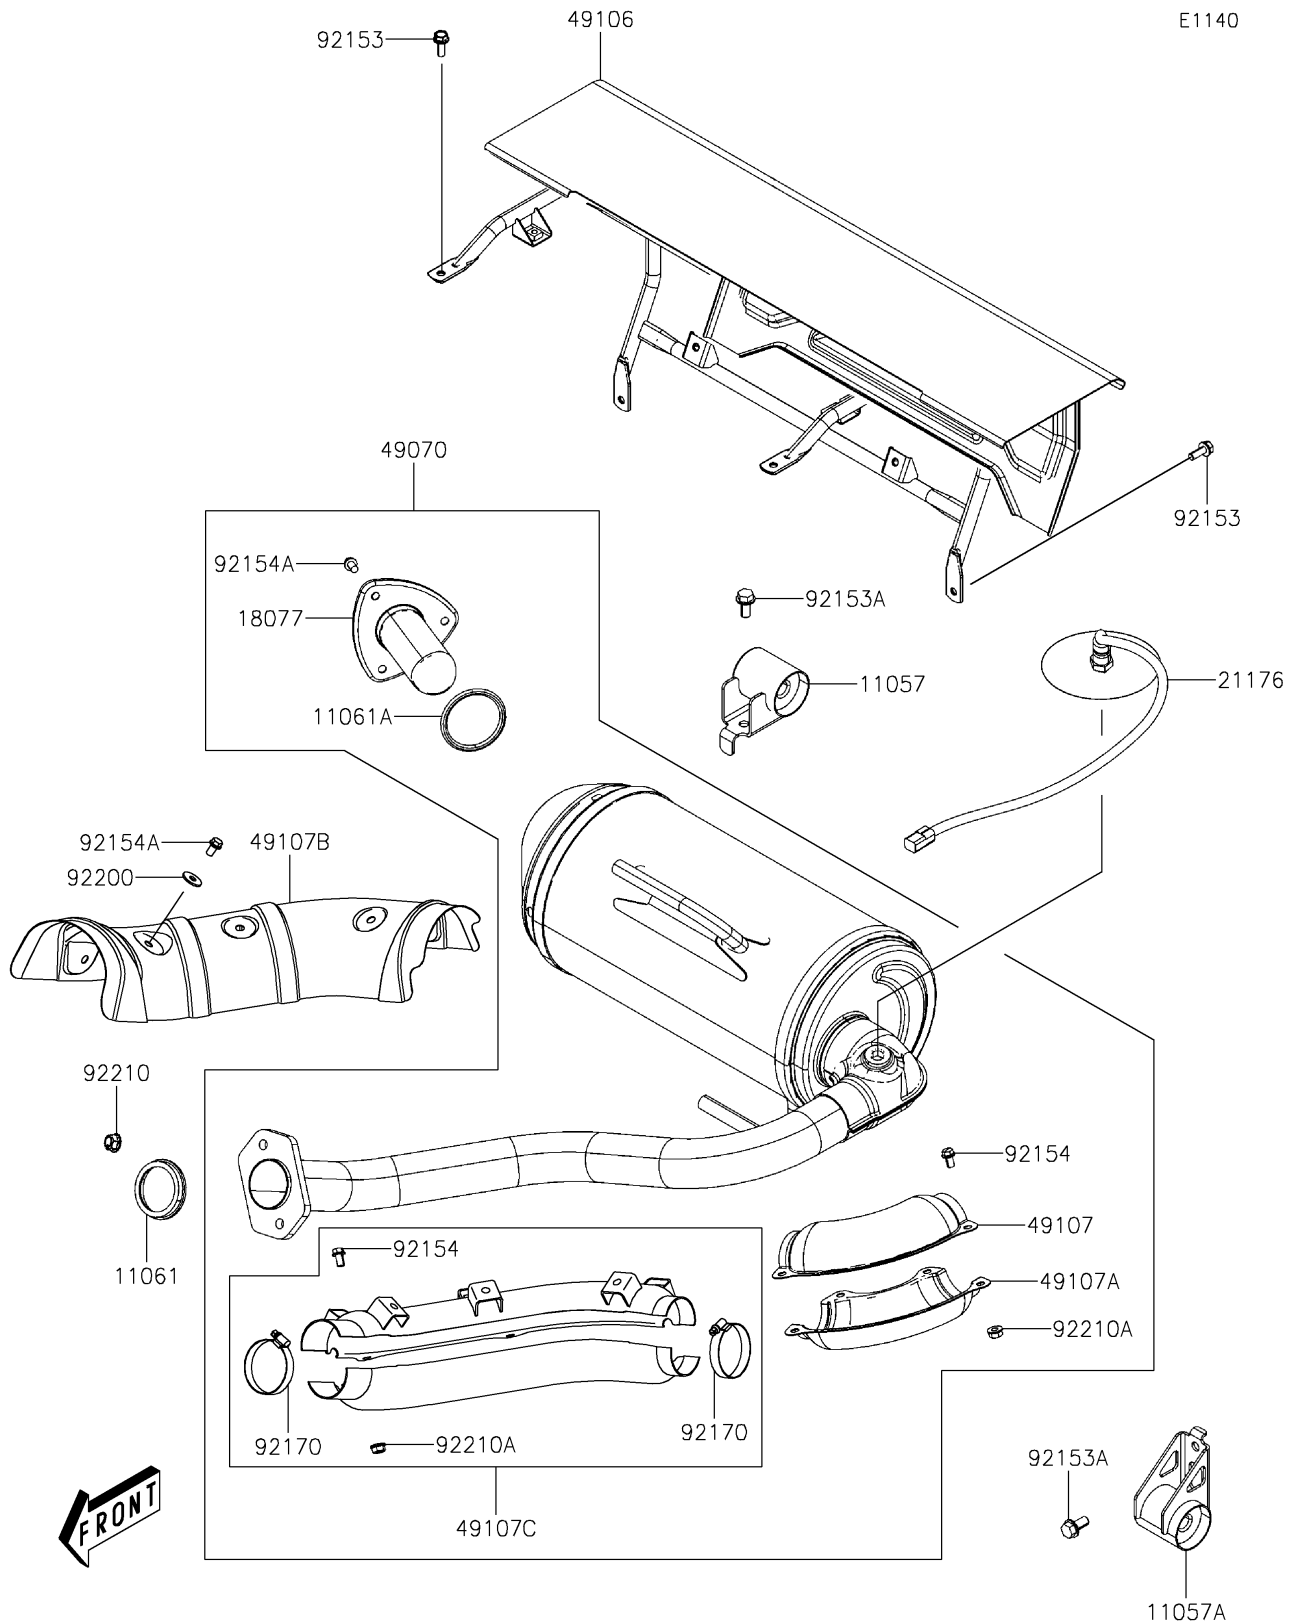

2021 MULE PRO-MX™ EPS LE PARTS DIAGRAM

Muffler(s)

2021 MULE PRO-MX™ EPS LE PARTS LIST

Muffler(s)

ITEM NAME	PART NUMBER	QUANTITY
BRACKET (Ref # 11057)	11057-Y001	1
BRACKET (Ref # 11057A)	11057-Y002	1
GASKET,EXHAUST PIPE (Ref # 11061)	11061-Y065	1
GASKET,SPARK ARRESTER (Ref # 11061A)	11061-Y066	1
ARRESTER-SPARK (Ref # 18077)	18077-Y003	1
SENSOR,OXYGEN (Ref # 21176)	21176-0888	1
MUFFLER-COMP (Ref # 49070)	49070-Y001	1
COVER-MUFFLER (Ref # 49106)	49106-Y005	1
COVER-EXHAUST PIPE,RR,UPP (Ref # 49107)	49107-Y005	1
COVER-EXHAUST PIPE,RR,LWR (Ref # 49107A)	49107-Y006	1
COVER-EXHAUST PIPE,UPP (Ref # 49107B)	49107-Y009	1
COVER-EXHAUST PIPE,FR,UPP&LWR (Ref # 49107C)	49107-Y010	1
BOLT,FLANGE,6X12 (Ref # 92153)	92153-Y023	4
BOLT,FLANGE,8X16 (Ref # 92153A)	92153-Y032	2
BOLT,FLANGE,6X10 (Ref # 92154)	92154-Y166	6
BOLT,FLANGE,6X12 (Ref # 92154A)	92154-Y225	9
CLAMP (Ref # 92170)	92170-1674	2
WASHER,6.5X17.7X1.5 (Ref # 92200)	92200-Y104	6
NUT,8MM (Ref # 92210)	92210-Y076	2
NUT,FLANGE,6MM (Ref # 92210A)	92210-Y098	6