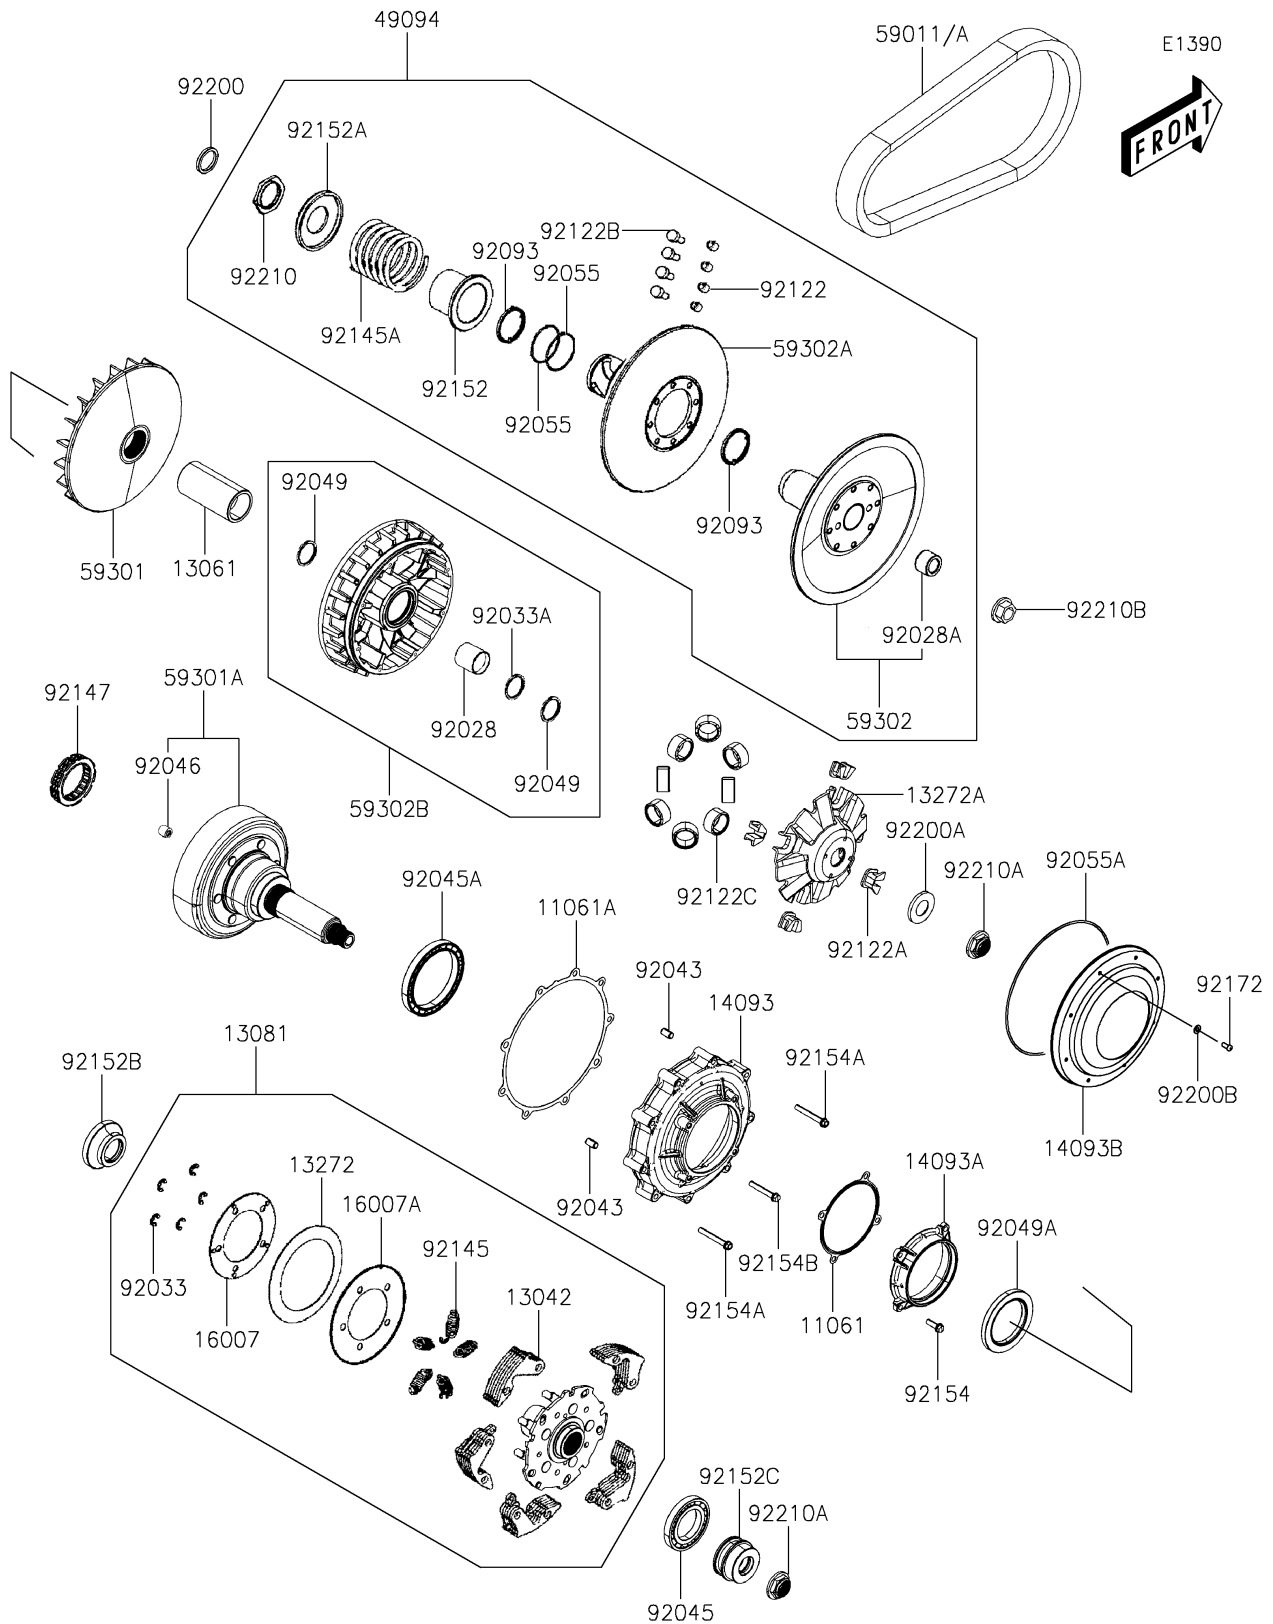

2021 MULE PRO-MX™ EPS LE PARTS DIAGRAM

Belt Converter

2021 MULE PRO-MX™ EPS LE PARTS LIST

Belt Converter

ITEM NAME	PART NUMBER	QUANTITY
GASKET,PRIMARY SHAFT COVER (Ref # 11061)	11061-Y059	1
GASKET,CLUTCH COVER (Ref # 11061A)	11061-Y060	1
WEIGHT,CLUTCH (Ref # 13042)	13042-Y008	5
BOSS,DRIVE FACE (Ref # 13061)	13061-Y004	1
CLUTCH-ASSY,PRIMARY (Ref # 13081)	13081-Y001	1
PLATE,ADJUSTER SPRING (Ref # 13272)	13272-Y027	1
PLATE,RAMP (Ref # 13272A)	13272-Y028	1
COVER,CLUTCH (Ref # 14093)	14093-Y004	1
COVER,PRIMARY SHAFT (Ref # 14093A)	14093-Y005	1
COVER,MOVABLE (Ref # 14093B)	14093-Y050	1
SEAT-SPRING (Ref # 16007)	16007-Y007	1
SEAT-SPRING (Ref # 16007A)	16007-Y008	1
CONVERTER-ASSY-DRIVEN (Ref # 49094)	49094-Y007	1
BELT,DRIVE(STD) (Ref # 59011)	59011-Y006	1
BELT,DRIVE(OPTION) (Ref # 59011A)	59011-Y010	1
SHEAVE-MOVABLE (Ref # 59301)	59301-Y006	1
SHEAVE-MOVABLE,PRIMARY DRIVE (Ref # 59301A)	59301-Y007	1
SHEAVE-COMP,MOVABLE (Ref # 59302)	59302-Y017	1
SHEAVE-COMP (Ref # 59302A)	59302-Y018	1
SHEAVE-COMP,MOVABLE (Ref # 59302B)	59302-Y020	1
BUSHING,42X47X45.6 (Ref # 92028)	92028-Y002	1
BUSHING (Ref # 92028A)	92028-Y003	1
RING-SNAP,7MM (Ref # 92033)	92033-Y042	5
RING-SNAP,46.5MM (Ref # 92033A)	92033-Y043	1
PIN,8X14 (Ref # 92043)	92043-Y012	2
BEARING-BALL,16008 (Ref # 92045)	92045-Y046	1
BEARING-BALL,6815 (Ref # 92045A)	92045-Y052	1
BEARING-NEEDLE,14X22X20 (Ref # 92046)	92046-Y010	1
SEAL-OIL,42X51X4 (Ref # 92049)	92049-Y043	2