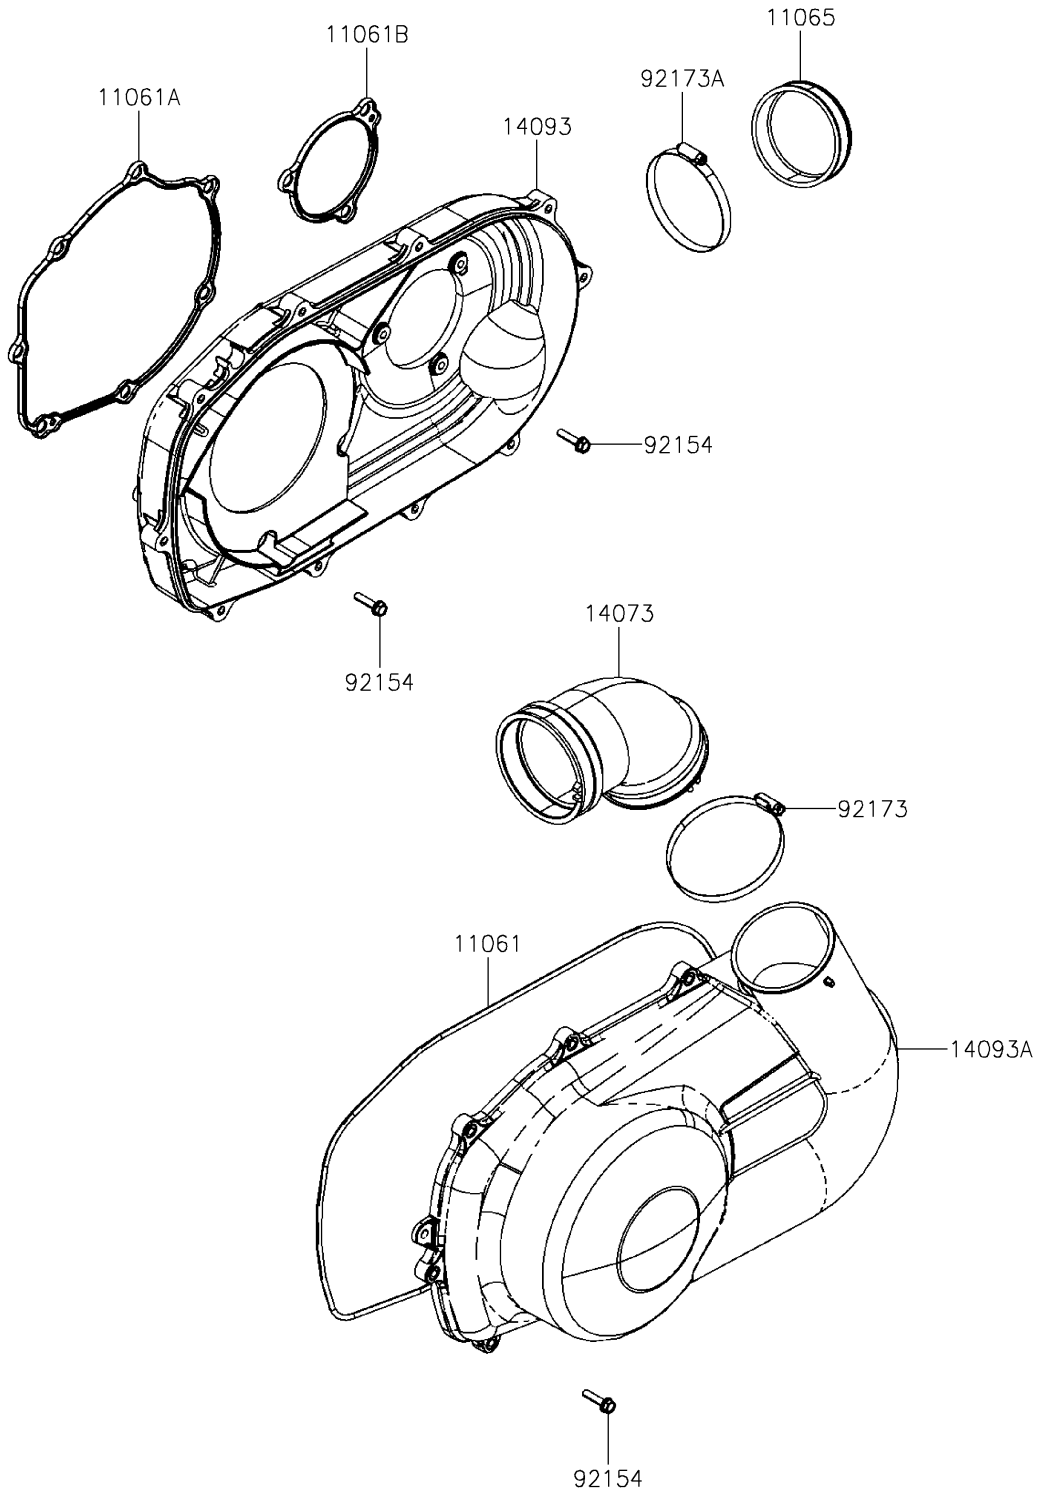

# 2021 MULE PRO-MX™ EPS LE PARTS DIAGRAM

Converter Cover

E1393

## 2021 MULE PRO-MX™ EPS LE PARTS LIST

### Converter Cover

| ITEM NAME                                | PART NUMBER | QUANTITY |
|--|-------------|----------|
| GASKET,CRANK CASE COVER,RH (Ref # 11061) | 11061-Y056  | 1        |
| GASKET,CVT CASE,RR (Ref # 11061A)        | 11061-Y057  | 1        |
| GASKET,CVT CASE,FR (Ref # 11061B)        | 11061-Y058  | 1        |
| CAP,CVT CASE (Ref # 11065)               | 11065-Y034  | 1        |
| DUCT,CRANK CASE COVER (Ref # 14073)      | 14073-Y010  | 1        |
| COVER,RH (Ref # 14093)                   | 14093-Y001  | 1        |
| COVER,CRANK CASE,RH (Ref # 14093A)       | 14093-Y003  | 1        |
| BOLT,FLANGE,6X25 (Ref # 92154)           | 92154-Y130  | 20       |
| CLAMP (Ref # 92173)                      | 92173-Y064  | 1        |
| CLAMP (Ref # 92173A)                     | 92173-Y066  | 1        |