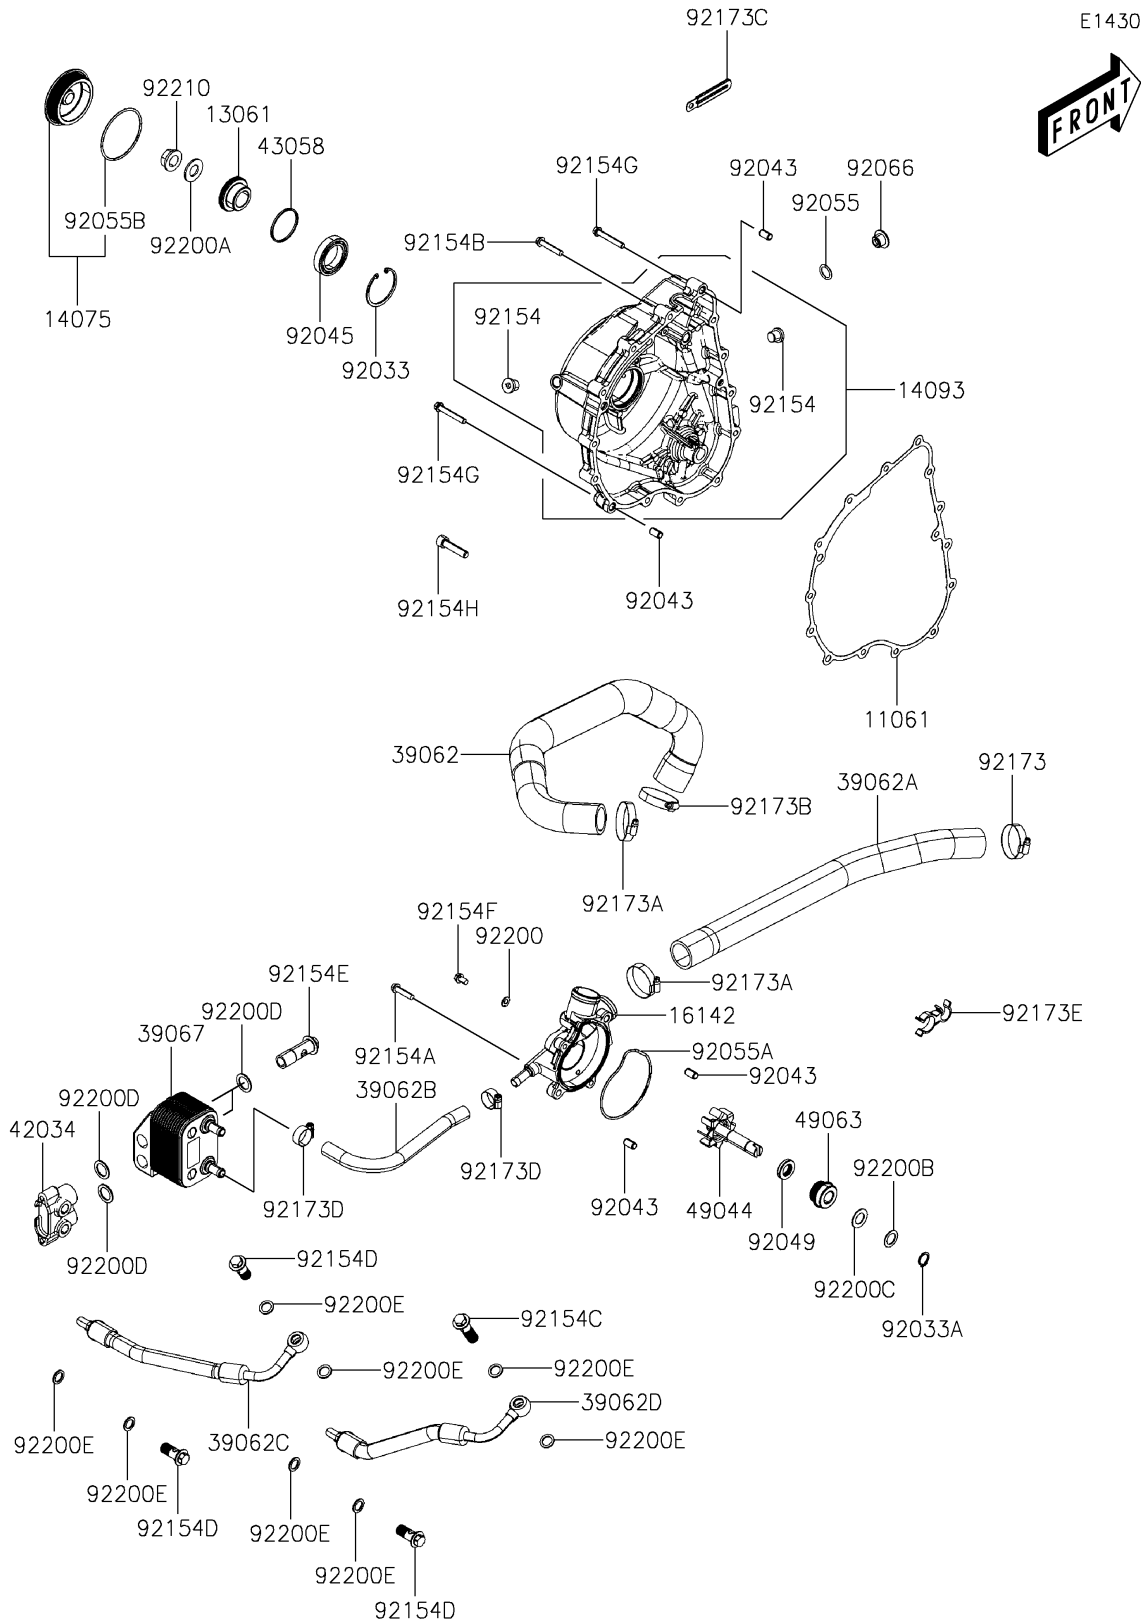

2021 MULE PRO-MX™ EPS LE PARTS DIAGRAM

Engine Cover(s)