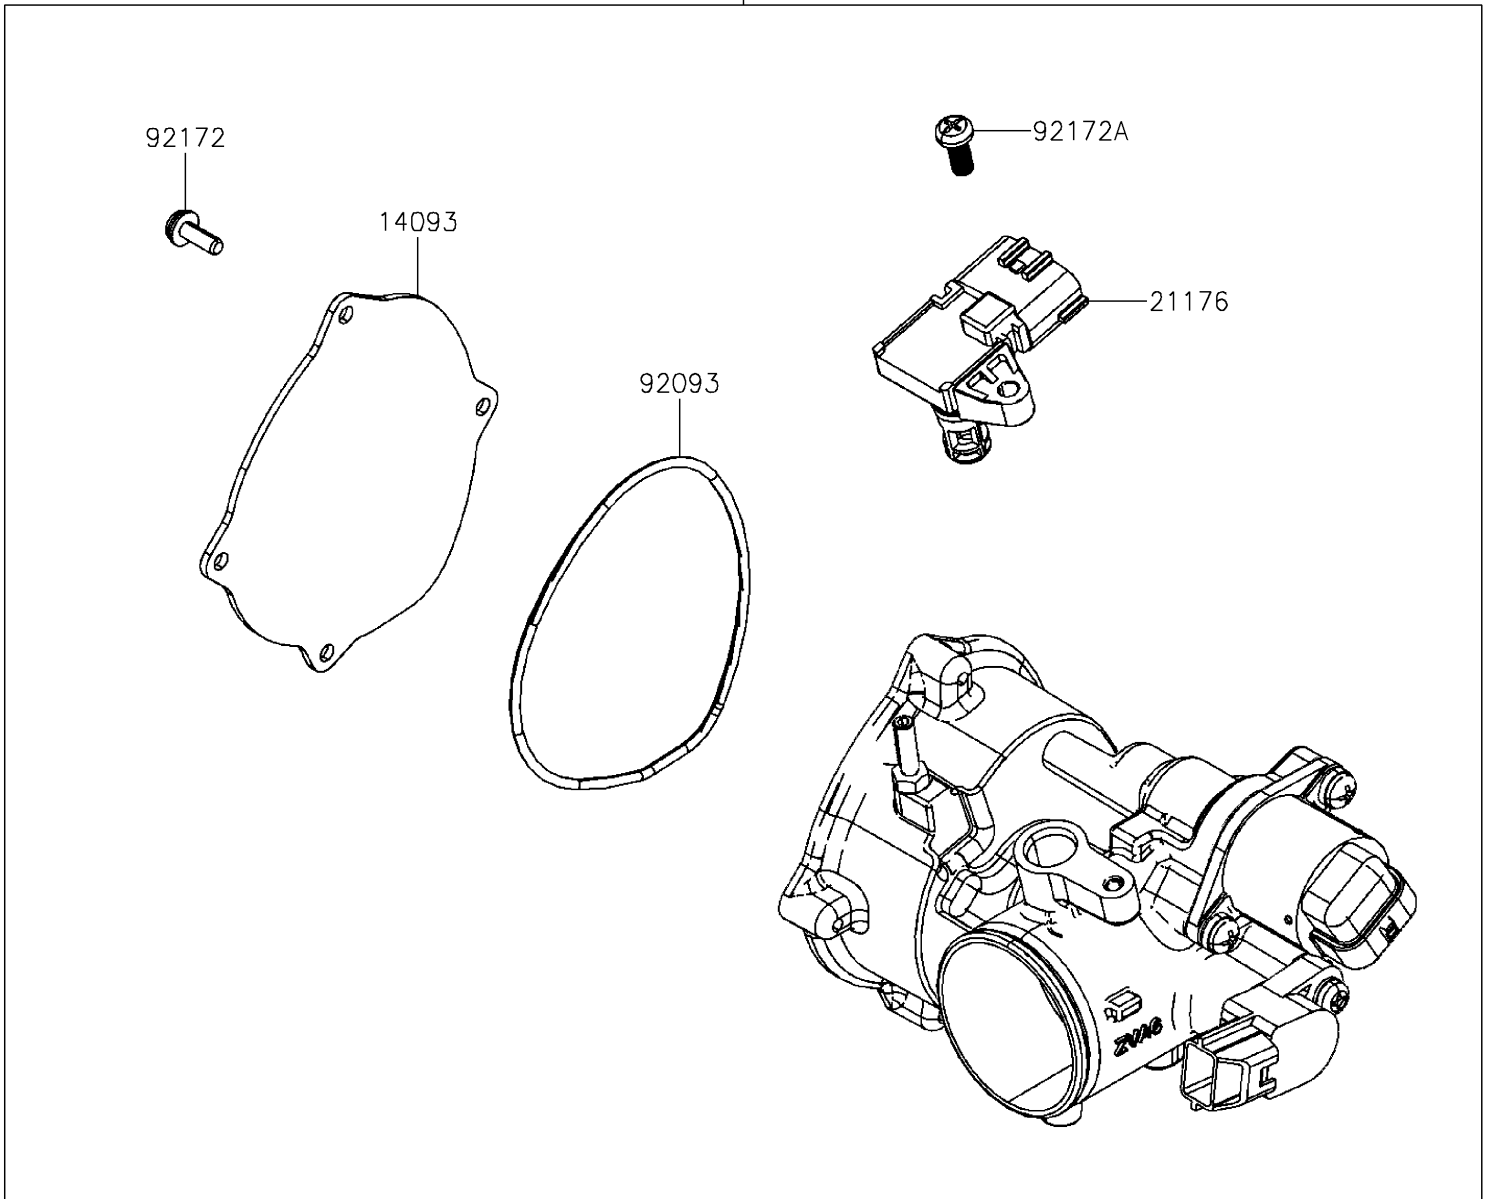

# 2021 MULE PRO-MX™ EPS LE PARTS DIAGRAM

Throttle

E1510

16163

### Throttle

ITEM NAME	PART NUMBER	QUANTITY
COVER,WIRE STAY (Ref # 14093)	14093-Y047	1
THROTTLE-ASSY (Ref # 16163)	16163-Y006	1
SENSOR,PRESSURE (Ref # 21176)	21176-Y012	1
SEAL,WIRE STAY COVER (Ref # 92093)	92093-Y047	1
SCREW,TAPPING,4X12 (Ref # 92172)	92172-Y085	4
SCREW,PAN,4X12 (Ref # 92172A)	92172-Y086	1