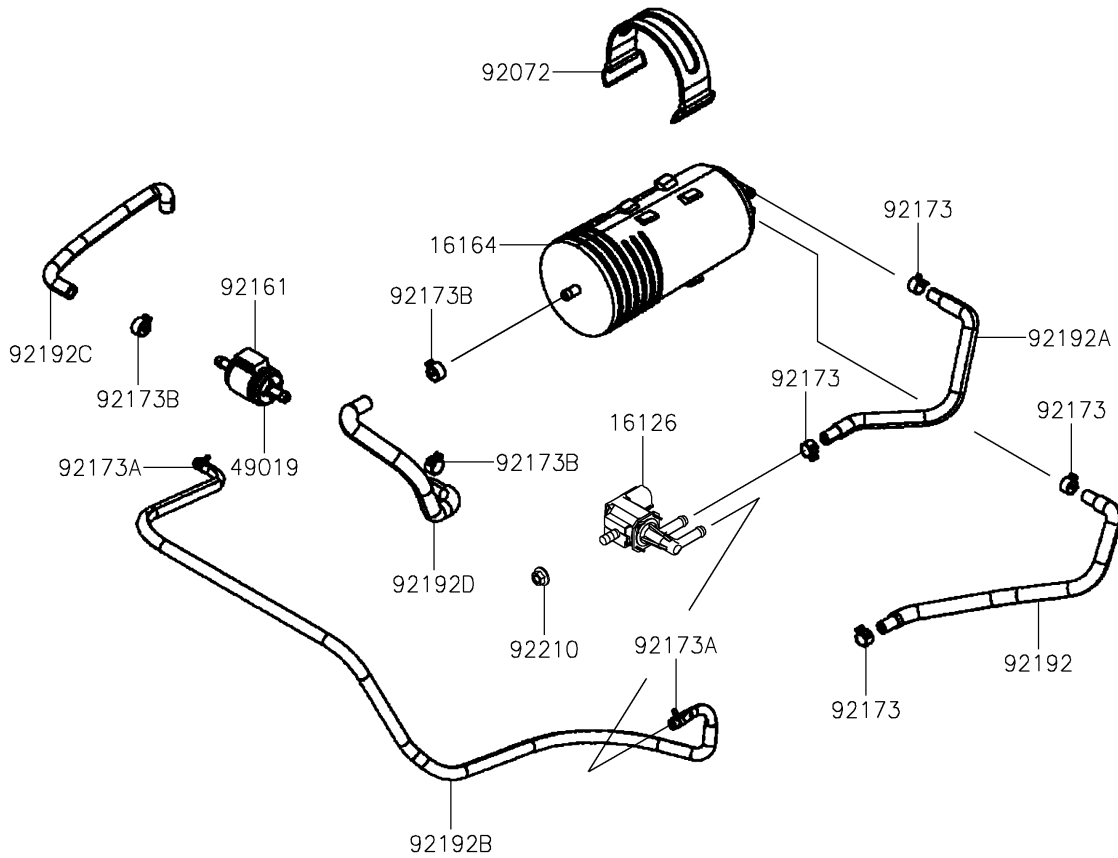

2021 MULE PRO-MX™ EPS LE PARTS DIAGRAM

Fuel Evaporative System(CA)

E1650

2021 MULE PRO-MX™ EPS LE PARTS LIST

Fuel Evaporative System(CA)

ITEM NAME	PART NUMBER	QUANTITY
VALVE,SOLENOID (Ref # 16126)	16126-0705	1
CANISTER (Ref # 16164)	16164-Y003	1
FILTER-FUEL (Ref # 49019)	49019-Y002	1
BAND,L=168 (Ref # 92072)	92072-1306	1
DAMPER (Ref # 92161)	92161-Y039	1
CLAMP (Ref # 92173)	92173-Y083	4
CLAMP (Ref # 92173A)	92173-Y085	2
CLAMP (Ref # 92173B)	92173-Y086	3
TUBE,CHECK VALVE-CANISTER (Ref # 92192)	92192-Y063	1
TUBE,CANISTER-VALVE (Ref # 92192A)	92192-Y064	1
TUBE,VALVE-VACUUM (Ref # 92192B)	92192-Y065	1
TUBE,AIR FILTER (Ref # 92192C)	92192-Y066	1
TUBE,AIR FILTER-CANISTER (Ref # 92192D)	92192-Y067	1
NUT,6MM (Ref # 92210)	92210-Y026	1