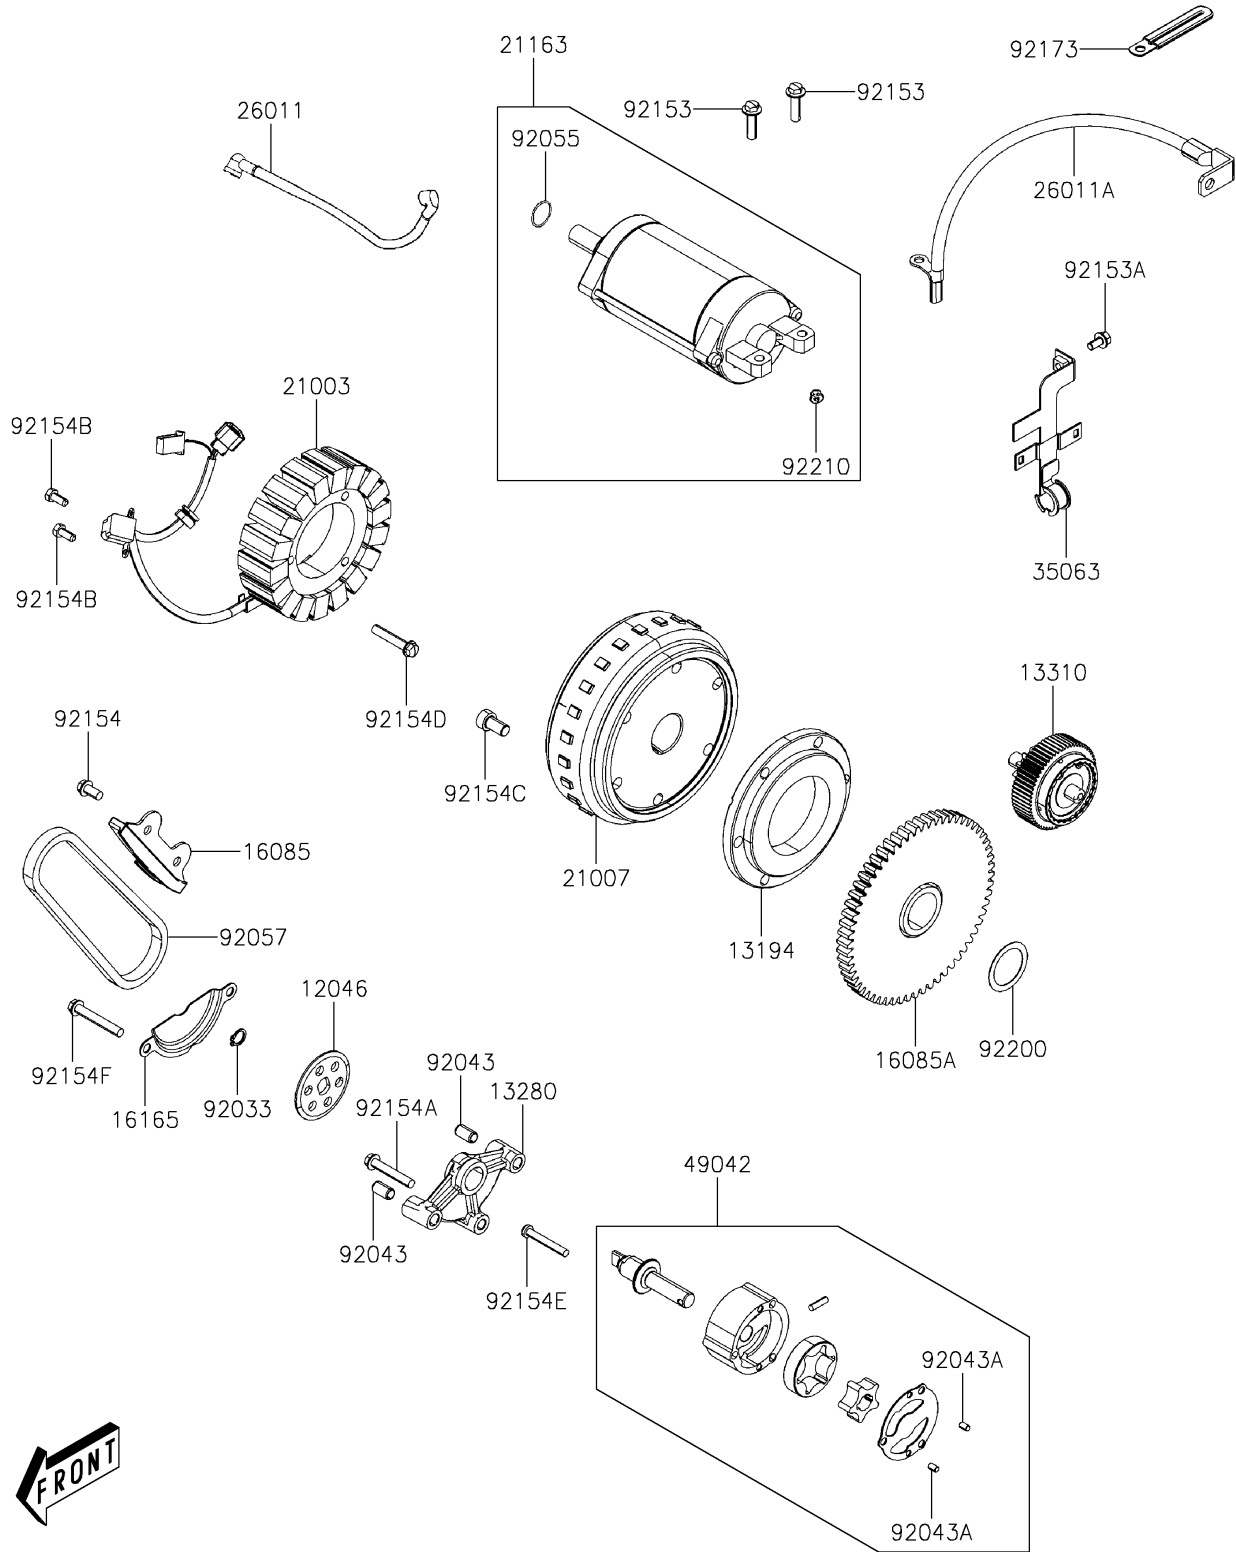

2021 MULE PRO-MX™ EPS LE PARTS DIAGRAM

Generator

E1810

2021 MULE PRO-MX™ EPS LE PARTS LIST

Generator

ITEM NAME	PART NUMBER	QUANTITY
SPROCKET,OIL PUMP DRIVE (Ref # 12046)	12046-Y006	1
CLUTCH-ONEWAY (Ref # 13194)	13194-Y001	1
HOLDER,OIL PUMP SHAFT (Ref # 13280)	13280-Y018	1
SHAFT-ASSY,REDUCTION (Ref # 13310)	13310-Y004	1
GEAR,START REDUCTION (Ref # 16085)	16085-Y017	1
GEAR,STARTING CLUTCH (Ref # 16085A)	16085-Y018	1
SEPARATOR,OIL (Ref # 16165)	16165-Y007	1
STATOR (Ref # 21003)	21003-Y010	1
ROTOR (Ref # 21007)	21007-Y010	1
STARTER-ELECTRIC (Ref # 21163)	21163-Y006	1
WIRE-LEAD,STARTER MOTOR (Ref # 26011)	26011-Y010	1
WIRE-LEAD,EARTH (Ref # 26011A)	26011-Y013	1
STAY (Ref # 35063)	35063-Y036	1
PUMP-OIL,ASSY (Ref # 49042)	49042-Y006	1
RING-SNAP,10MM (Ref # 92033)	92033-Y019	1
PIN,8X14 (Ref # 92043)	92043-Y012	2
PIN,DOWEL,4X65 (Ref # 92043A)	92043-Y015	2
RING-O,24.4X3.1 (Ref # 92055)	92055-Y025	1
CHAIN,OIL PUMP (Ref # 92057)	92057-Y013	1
BOLT,FLANGE,6X22 (Ref # 92153)	92153-Y003	2
BOLT,5X10 (Ref # 92153A)	92153-Y058	1
BOLT,FLANGE,6X12 (Ref # 92154)	92154-Y035	2
BOLT,FLANGE,6X35 (Ref # 92154A)	92154-Y069	1
BOLT,HEX,5X12 (Ref # 92154B)	92154-Y111	2
BOLT,8X15 (Ref # 92154C)	92154-Y123	6
BOLT,FLANGE,6X32 (Ref # 92154D)	92154-Y128	3
BOLT,5X35 (Ref # 92154E)	92154-Y185	3
BOLT,FLANGE,6X40 (Ref # 92154F)	92154-Y209	2
CLAMP (Ref # 92173)	92173-Y004	1

2021 MULE PRO-MX™ EPS LE PARTS LIST

Generator

ITEM NAME	PART NUMBER	QUANTITY
WASHER,27.2X36X0.5 (Ref # 92200)	92200-Y097	1
NUT,6MM (Ref # 92210)	92210-Y039	1