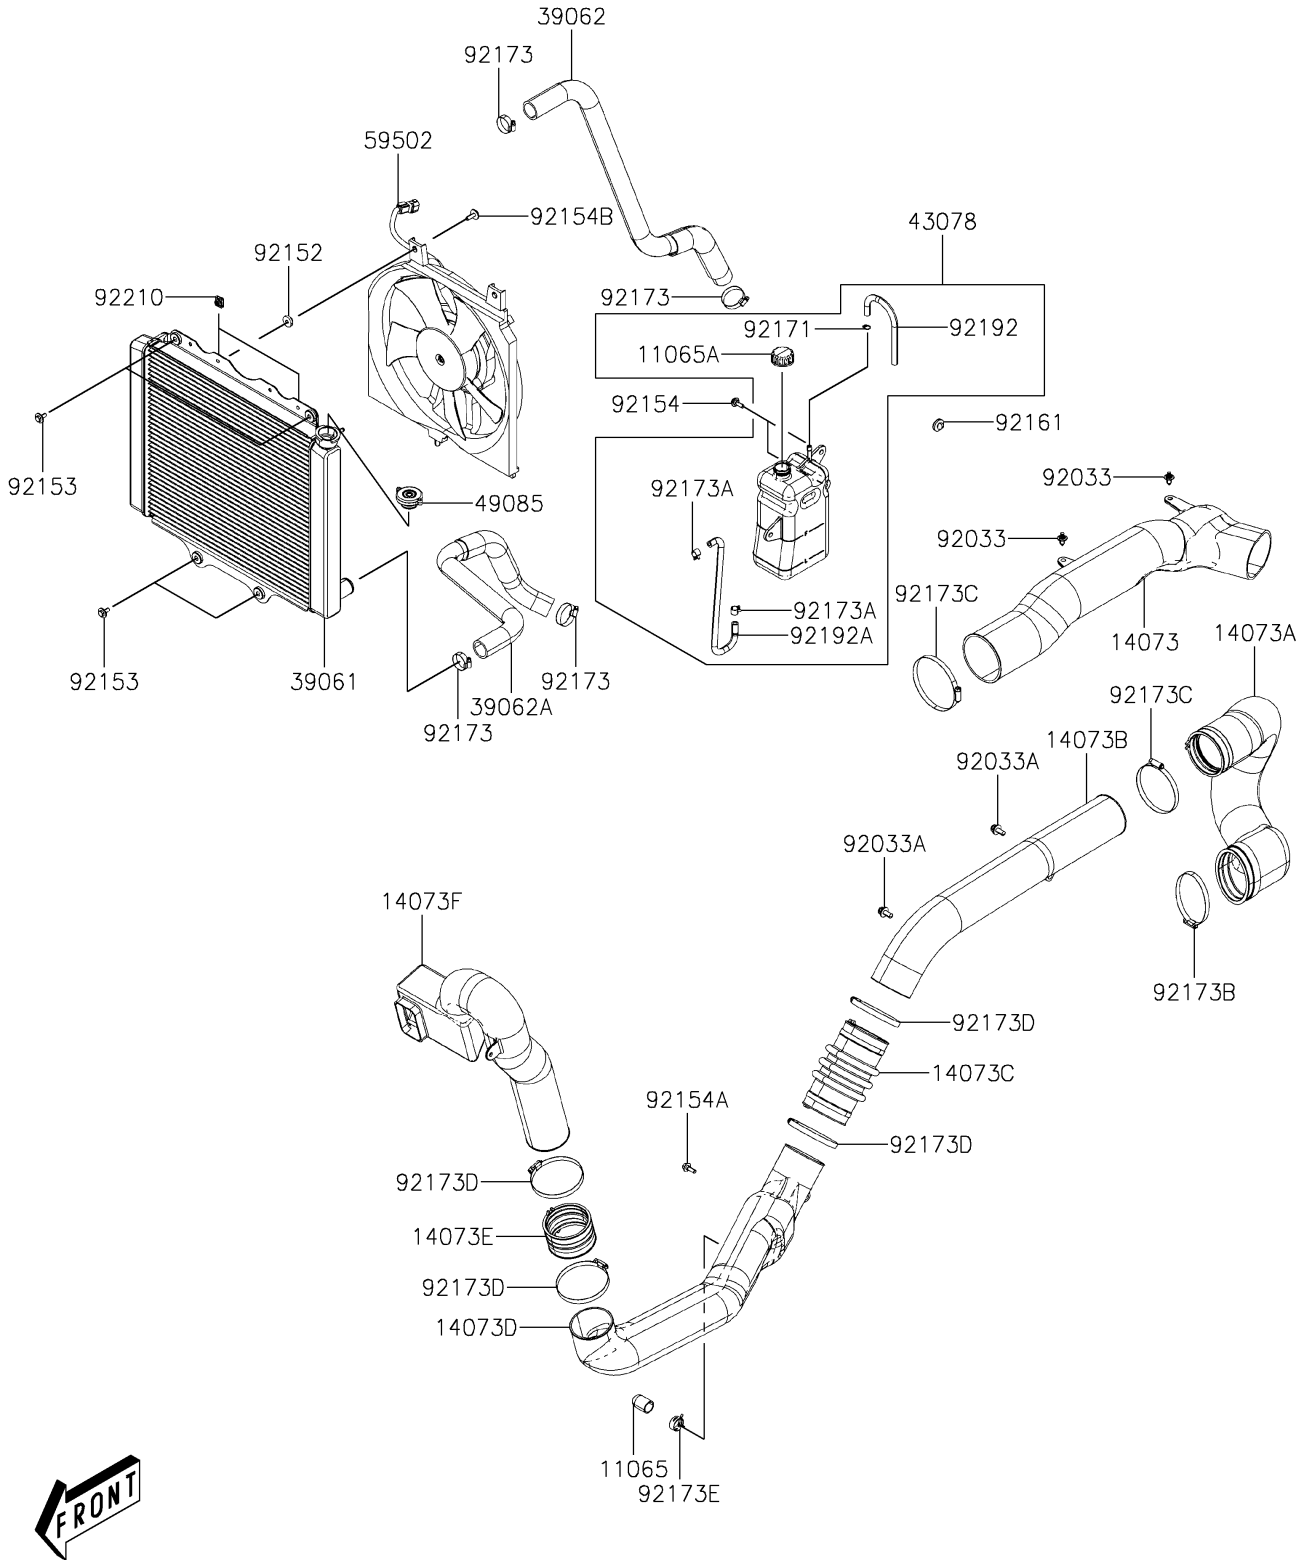

2021 MULE PRO-MX™ EPS LE PARTS DIAGRAM

Cooling

E3035

2021 MULE PRO-MX™ EPS LE PARTS LIST

Cooling

ITEM NAME	PART NUMBER	QUANTITY
CAP,DRAIN (Ref # 11065)	11065-Y036	1
CAP,RESERVE TANK (Ref # 11065A)	11065-Y037	1
DUCT (Ref # 14073)	14073-Y011	1
DUCT,INTAKE (Ref # 14073A)	14073-Y012	1
DUCT,INTAKE (Ref # 14073B)	14073-Y013	1
DUCT,INTAKE (Ref # 14073C)	14073-Y014	1
DUCT,INTAKE (Ref # 14073D)	14073-Y015	1
DUCT,INTAKE (Ref # 14073E)	14073-Y016	1
DUCT,INTAKE (Ref # 14073F)	14073-Y017	1
RADIATOR-ASSY (Ref # 39061)	39061-Y004	1
HOSE-COOLING (Ref # 39062)	39062-Y016	1
HOSE-COOLING (Ref # 39062A)	39062-Y017	1
RESERVOIR (Ref # 43078)	43078-Y004	1
CAP-ASSY-PRESSURE (Ref # 49085)	49085-Y005	1
FAN-ASSY (Ref # 59502)	59502-Y003	1
RING-SNAP (Ref # 92033)	92033-Y033	2
RING-SNAP (Ref # 92033A)	92033-Y035	2
COLLAR (Ref # 92152)	92152-Y072	2
BOLT,6X20 (Ref # 92153)	92153-Y019	4
BOLT,6X18 (Ref # 92154)	92154-Y177	2
BOLT,FLANGE,6MM (Ref # 92154A)	92154-Y180	1
BOLT,6X22 (Ref # 92154B)	92154-Y191	2
DAMPER (Ref # 92161)	92161-Y048	1
CLAMP (Ref # 92171)	92171-Y011	1
CLAMP,28.6MM (Ref # 92173)	92173-1205	4
CLAMP,10.5 (Ref # 92173A)	92173-Y023	2
CLAMP (Ref # 92173B)	92173-Y062	1
CLAMP (Ref # 92173C)	92173-Y064	2
CLAMP (Ref # 92173D)	92173-Y066	4

2021 MULE PRO-MX™ EPS LE PARTS LIST

Cooling

ITEM NAME	PART NUMBER	QUANTITY
CLAMP (Ref # 92173E)	92173-Y082	1
TUBE,DRAIN (Ref # 92192)	92192-Y069	1
TUBE (Ref # 92192A)	92192-Y070	1
NUT,6MM (Ref # 92210)	92210-Y089	2