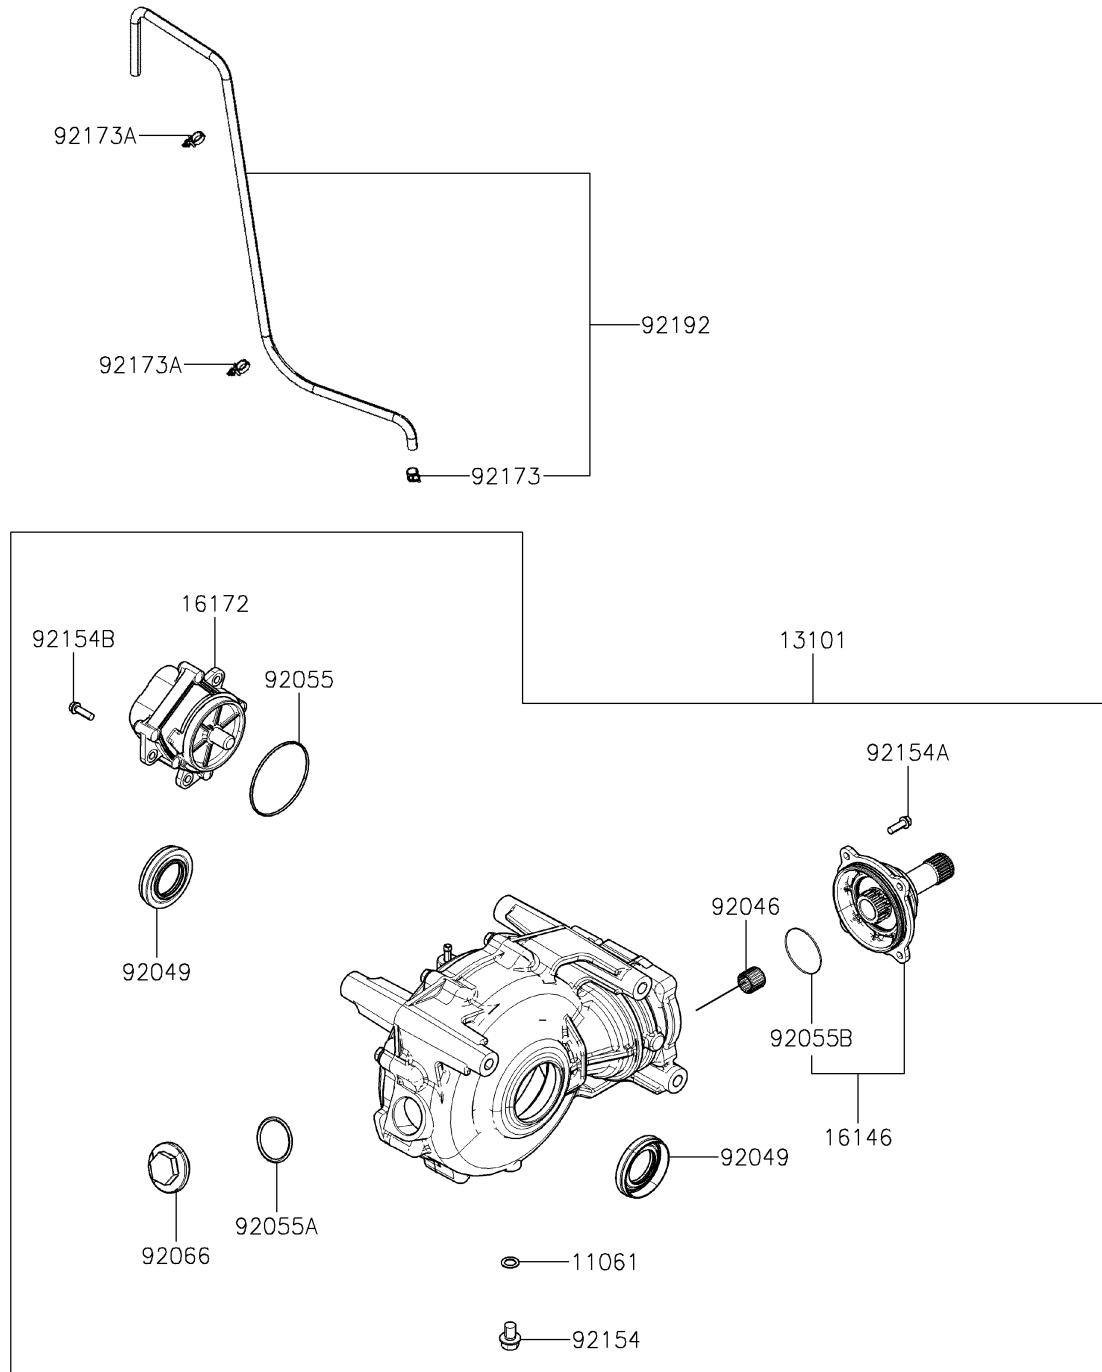

# 2021 MULE PRO-MX™ EPS LE PARTS DIAGRAM

Drive Shaft-Front

E3136

## 2021 MULE PRO-MX™ EPS LE PARTS LIST

### Drive Shaft-Front

ITEM NAME	PART NUMBER	QUANTITY
GASKET (Ref # 11061)	11061-Y067	1
GEAR-ASSY,FR (Ref # 13101)	13101-Y004	1
COVER-ASSY (Ref # 16146)	16146-Y002	1
ACTUATOR (Ref # 16172)	16172-0030	1
BEARING-NEEDLE,16X20X16.8 (Ref # 92046)	92046-0630	1
SEAL-OIL (Ref # 92049)	92049-0749	2
RING-O (Ref # 92055)	92055-Y070	1
RING-O (Ref # 92055A)	92055-Y071	1
RING-O (Ref # 92055B)	92055-Y073	1
PLUG (Ref # 92066)	92066-Y022	1
BOLT,FLANGE,10X14 (Ref # 92154)	92154-Y219	1
BOLT,FLANGE,6X18 (Ref # 92154A)	92154-Y222	4
BOLT,FLANGE,6X20 (Ref # 92154B)	92154-Y223	3
CLAMP,10.5 (Ref # 92173)	92173-Y023	1
CLAMP (Ref # 92173A)	92173-Y078	2
TUBE,DIFF CASE (Ref # 92192)	92192-Y071	1