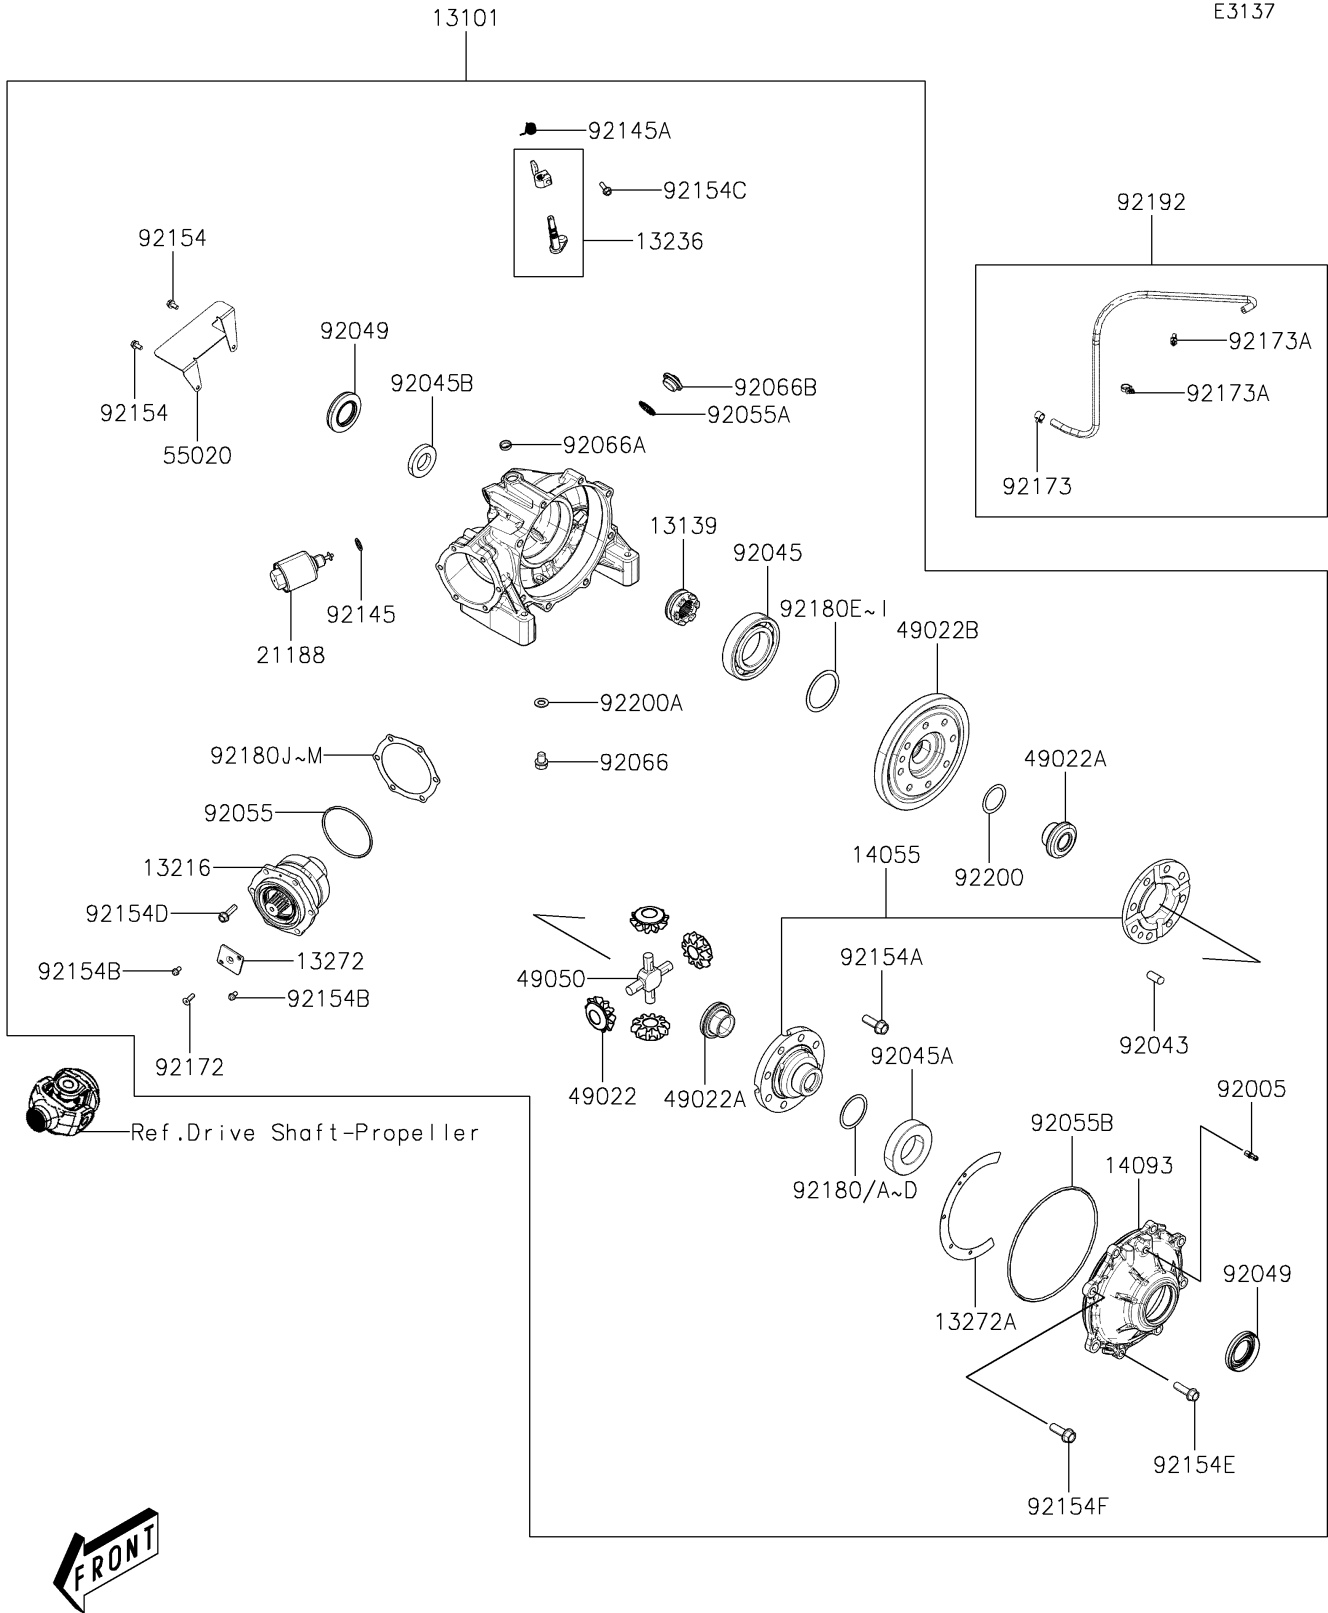

2021 MULE PRO-MX™ EPS LE PARTS DIAGRAM

Drive Shaft-Rear

2021 MULE PRO-MX™ EPS LE PARTS LIST

Drive Shaft-Rear

ITEM NAME	PART NUMBER	QUANTITY
-----------	-------------	----------