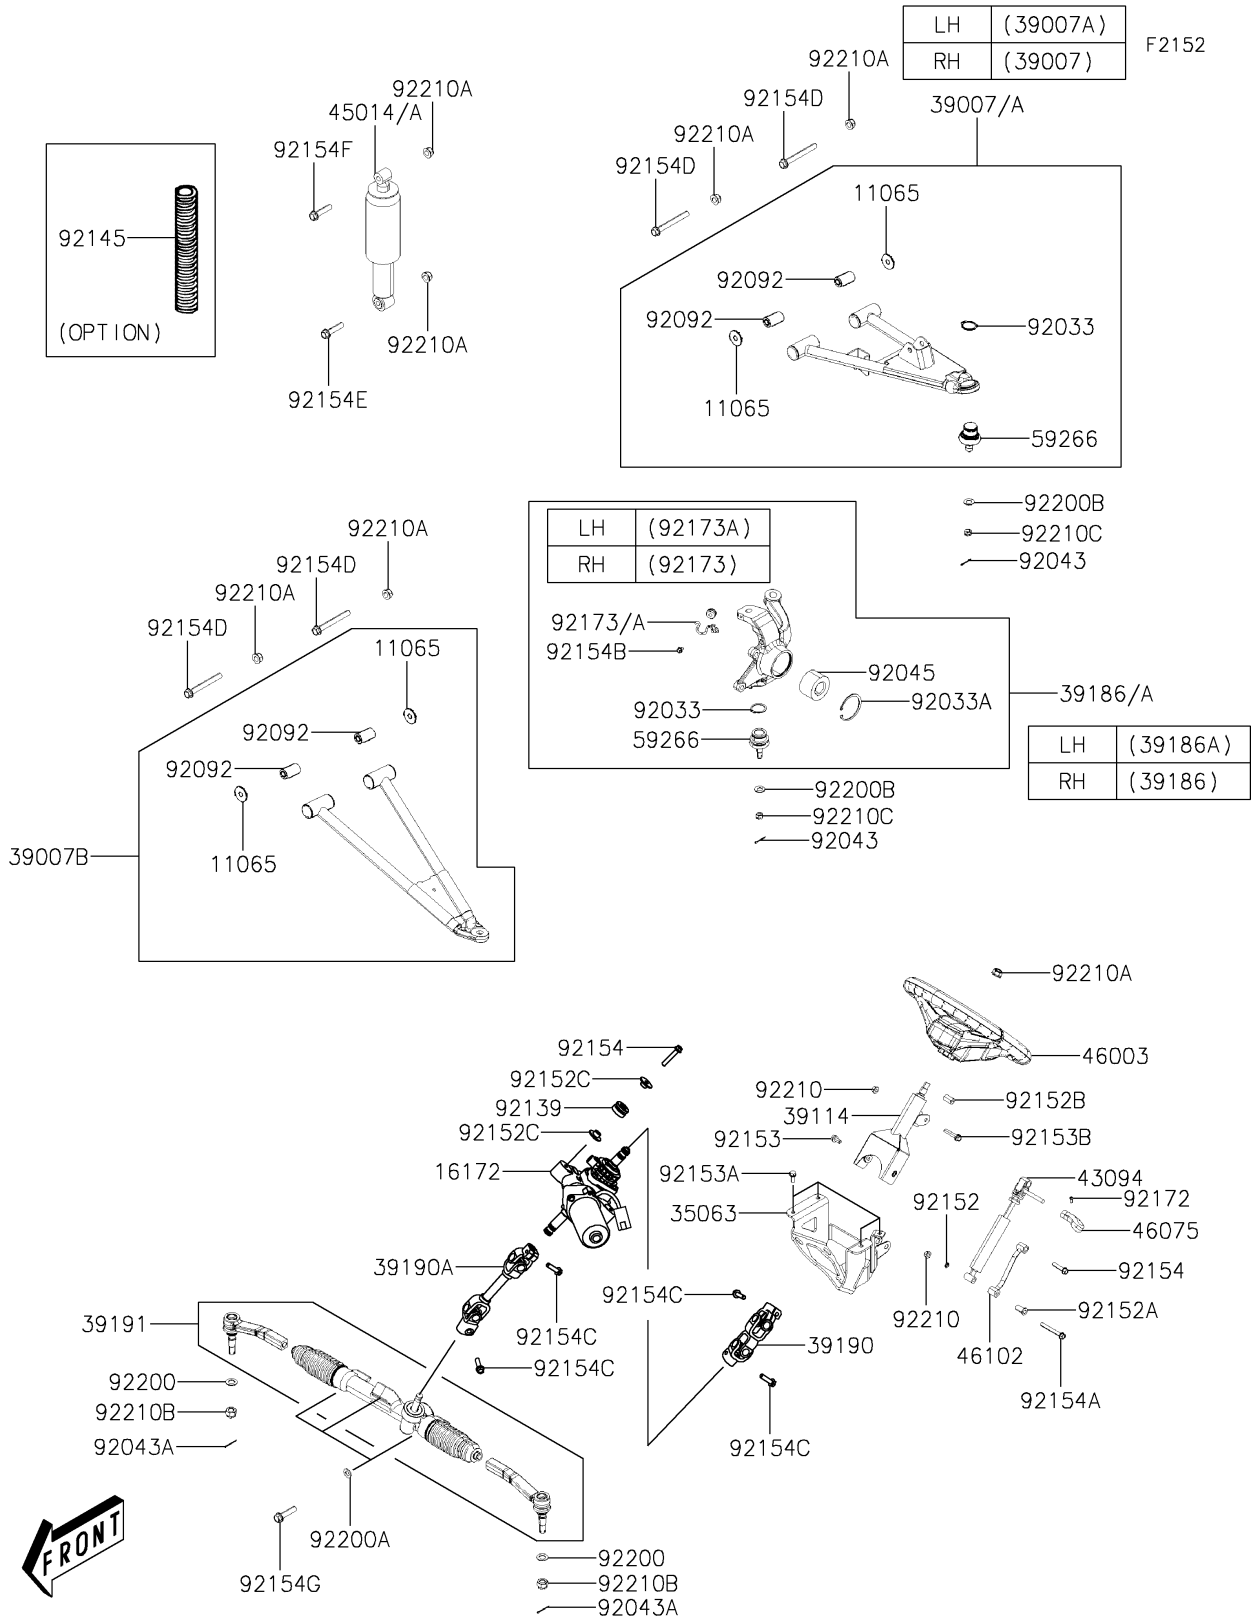

2021 MULE PRO-MX™ EPS LE PARTS DIAGRAM

Front Suspension

2021 MULE PRO-MX™ EPS LE PARTS LIST

Front Suspension

ITEM NAME	PART NUMBER	QUANTITY
CAP,ARM (Ref # 11065)	11065-Y039	8
ACTUATOR,EPS (Ref # 16172)	16172-0557	1
STAY,EPS (Ref # 35063)	35063-Y043	1
ARM-SUSP,FR,UPP,RH (Ref # 39007)	39007-Y011	1
ARM-SUSP,FR,UPP,LH (Ref # 39007A)	39007-Y012	1
ARM-SUSP,FR,LWR (Ref # 39007B)	39007-Y013	2
SHAFT-COMP-STRG (Ref # 39114)	39114-Y003	1
KNUCKLE,ASSY,FR,RH (Ref # 39186)	39186-Y005	1
KNUCKLE,ASSY,FR,LH (Ref # 39186A)	39186-Y007	1
SHAFT-ASSY-STEERING,EPS,UPP (Ref # 39190)	39190-Y002	1
SHAFT-ASSY-STEERING,EPS,LWR (Ref # 39190A)	39190-Y003	1
GEAR-ASSY-STEERING (Ref # 39191)	39191-Y001	1
ADJUSTER,HANDLE (Ref # 43094)	43094-Y001	1
SHOCKABSORBER,FR (Ref # 45014)	45014-Y008	2
SHOCKABSORBER,FR (Ref # 45014A)	45014-Y010	2
HANDLE (Ref # 46003)	46003-Y004	1
GRIP,ADJUSTER (Ref # 46075)	46075-Y009	1
ROD,STEERING BRACKET (Ref # 46102)	46102-Y002	1
JOINT-BALL (Ref # 59266)	59266-Y005	4
RING-SNAP,32MM (Ref # 92033)	92033-Y036	4
RING-SNAP,60MM (Ref # 92033A)	92033-Y037	2
PIN,3X25 (Ref # 92043)	92043-Y009	4
PIN,3X25 (Ref # 92043A)	92043-Y011	2
BEARING-BALL,30X60X37 (Ref # 92045)	92045-0905	2
BUSHING-RUBBER (Ref # 92092)	92092-Y005	8
BUSHING (Ref # 92139)	92139-Y015	3
SPRING,SHOCK,FR (Ref # 92145)	92145-Y071	2
COLLAR (Ref # 92152)	92152-Y067	1
COLLAR (Ref # 92152A)	92152-Y068	1