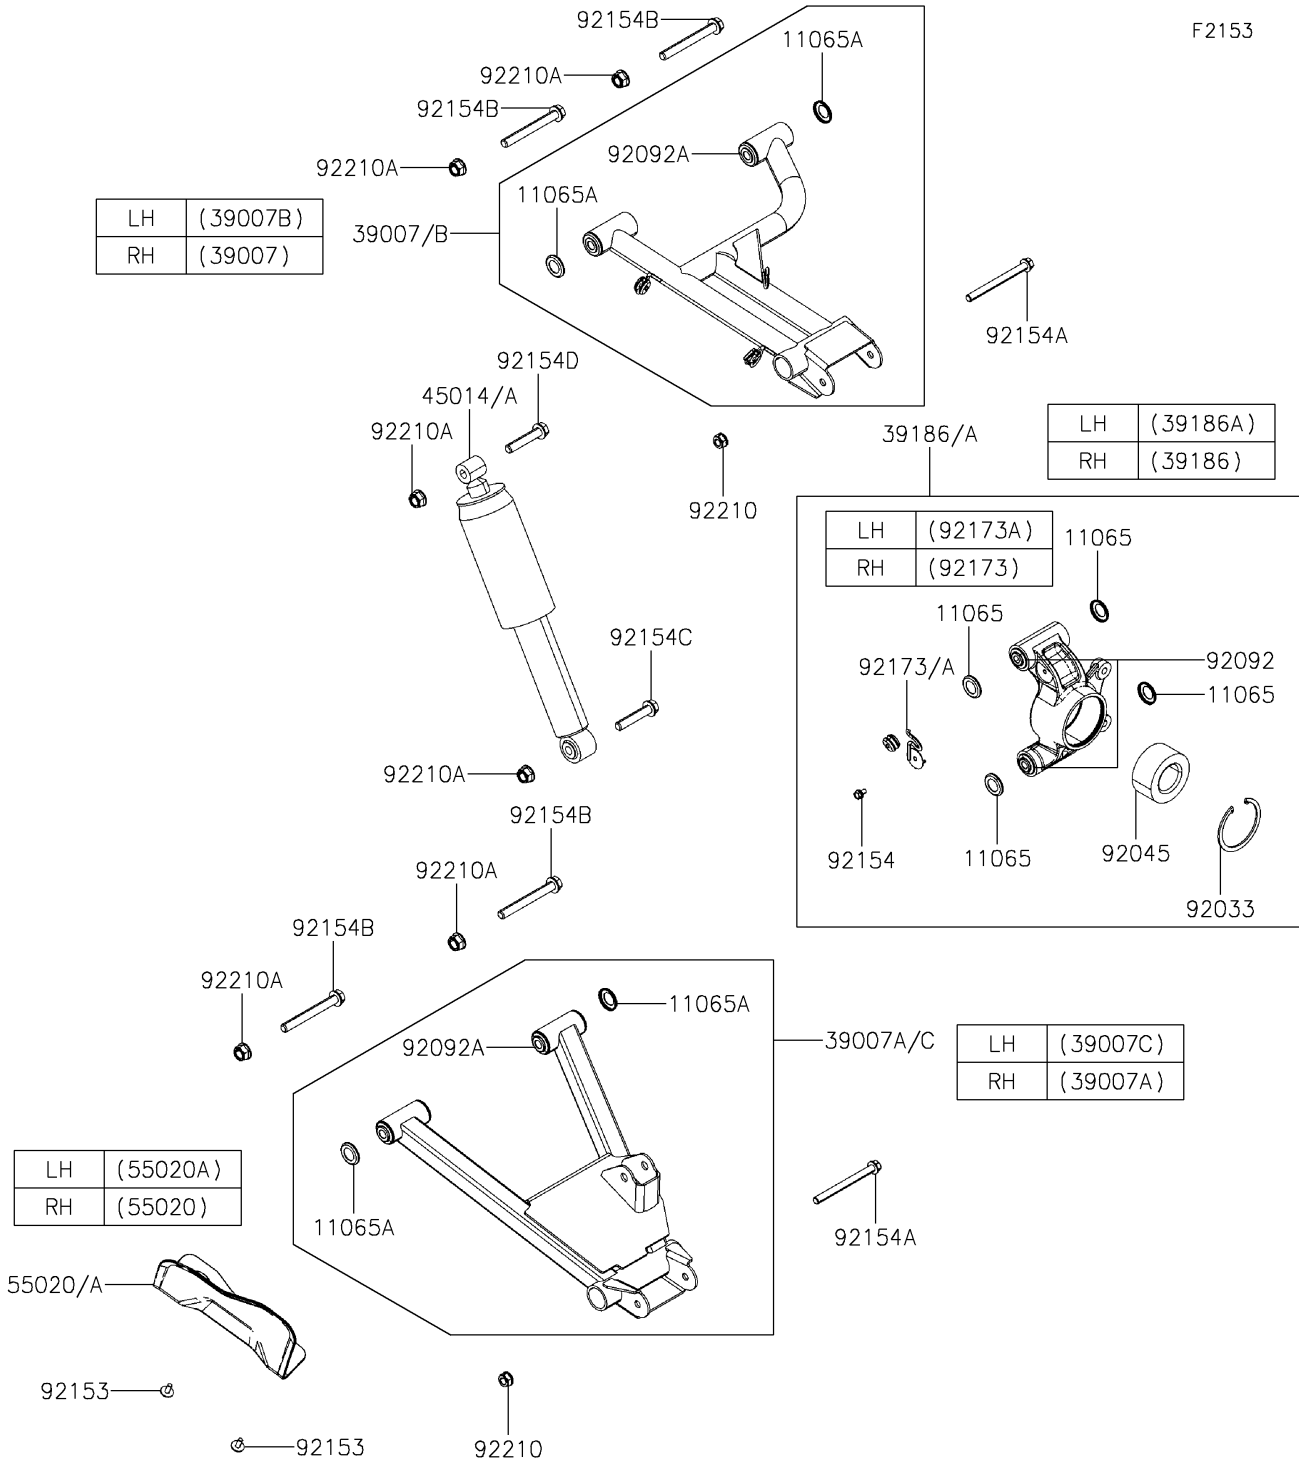

# 2021 MULE PRO-MX™ EPS LE PARTS DIAGRAM

## Rear Suspension

## 2021 MULE PRO-MX™ EPS LE PARTS LIST

### Rear Suspension

ITEM NAME	PART NUMBER	QUANTITY
CAP (Ref # 11065)	11065-Y038	8
CAP,ARM (Ref # 11065A)	11065-Y039	8
ARM-SUSP,RR,UPP,RH (Ref # 39007)	39007-Y014	1
ARM-SUSP,RR,LWR,RH (Ref # 39007A)	39007-Y015	1
ARM-SUSP,RR,UPP,LH (Ref # 39007B)	39007-Y016	1
ARM-SUSP,RR,LWR,LH (Ref # 39007C)	39007-Y017	1
KNUCKLE,RR,RH (Ref # 39186)	39186-Y006	1
KNUCKLE,RR,LH (Ref # 39186A)	39186-Y008	1
SHOCKABSORBER,RR (Ref # 45014)	45014-Y009	2
SHOCKABSORBER,RR (Ref # 45014A)	45014-Y011	2
GUARD,RR,RH,S.BLACK (Ref # 55020)	55020-Y018-933	1
GUARD,RR,LH,S.BLACK (Ref # 55020A)	55020-Y019-933	1
RING-SNAP (Ref # 92033)	92033-Y039	2
BEARING-BALL,40X74X36 (Ref # 92045)	92045-0897	2
BUSHING-RUBBER (Ref # 92092)	92092-Y004	4
BUSHING-RUBBER (Ref # 92092A)	92092-Y005	8
BOLT,6X16 (Ref # 92153)	92153-Y018	4
BOLT,FLANGE,6X6 (Ref # 92154)	92154-Y192	2
BOLT,FLANGE,10X110 (Ref # 92154A)	92154-Y199	4
BOLT,FLANGE,12X100 (Ref # 92154B)	92154-Y202	8
BOLT,FLANGE,12X60 (Ref # 92154C)	92154-Y203	2
BOLT,FLANGE,12X55 (Ref # 92154D)	92154-Y204	2
CLAMP,KNUCKLE,RH (Ref # 92173)	92173-Y070	1
CLAMP,KNUCKLE,LH (Ref # 92173A)	92173-Y072	1
NUT,10MM (Ref # 92210)	92210-Y009	4
NUT,FLANGE,12MM (Ref # 92210A)	92210-Y090	12