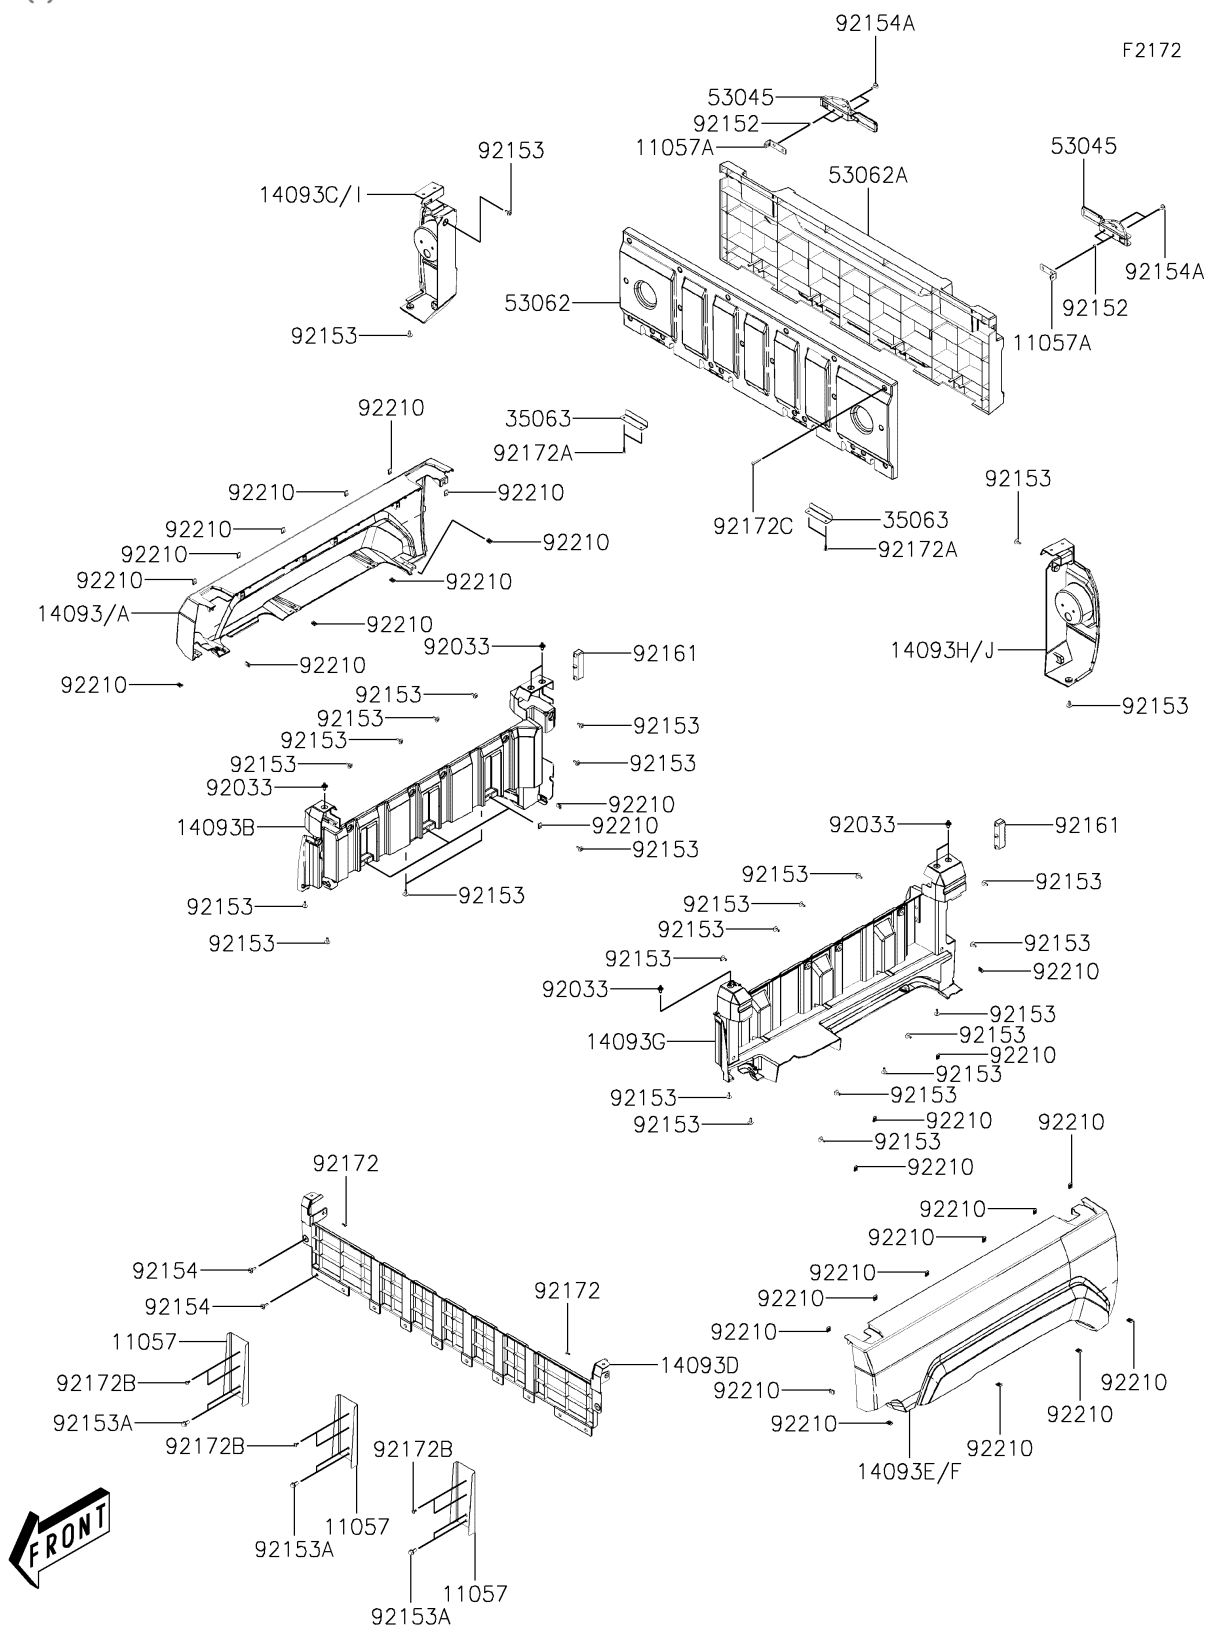

2021 MULE PRO-MX™ EPS LE PARTS DIAGRAM

Rear Fender(s)

2021 MULE PRO-MX™ EPS LE PARTS LIST

Rear Fender(s)

ITEM NAME	PART NUMBER	QUANTITY
BRACKET,CARGO BED (Ref # 11057)	11057-Y016	3
BRACKET,STOPPER (Ref # 11057A)	11057-Y018	2
COVER,SIDE,OUTER,RH,S.BLACK (Ref # 14093)	14093-Y031-933	1
COVER,SIDE,OUTER,RH,F.RED (Ref # 14093A)	14093-Y031-947	1
COVER,SIDE,INNER,RH,S.BLACK (Ref # 14093B)	14093-Y032-933	1
COVER,TAIL LIGHT,RH,S.BLACK (Ref # 14093C)	14093-Y033-933	1
COVER,FRONT CARRIER (Ref # 14093D)	14093-Y034	1
COVER,SIDE,OUTER,LH,S.BLACK (Ref # 14093E)	14093-Y035-933	1
COVER,SIDE,OUTER,LH,F.RED (Ref # 14093F)	14093-Y035-947	1
COVER,SIDE,INNER,LH,S.BLACK (Ref # 14093G)	14093-Y036-933	1
COVER,TAIL LIGHT,LH,S.BLACK (Ref # 14093H)	14093-Y037-933	1
COVER,TAIL LIGHT,RH,S.BLACK (Ref # 14093I)	14093-Y040-933	1
COVER,TAIL LIGHT,LH,S.BLACK (Ref # 14093J)	14093-Y041-933	1
STAY,HINGE (Ref # 35063)	35063-Y044	2
HOOK-ASSY (Ref # 53045)	53045-Y002	2
GATE-TAIL,INNER (Ref # 53062)	53062-Y002	1
GATE-TAIL,OUTER,S.BLACK (Ref # 53062A)	53062-Y003-933	1
RING-SNAP (Ref # 92033)	92033-Y033	6
COLLAR,TAIL GATE (Ref # 92152)	92152-Y075	4
BOLT,5X16 (Ref # 92153)	92153-Y013	30
BOLT,FLANGE,8X16 (Ref # 92153A)	92153-Y032	6
BOLT,6X18 (Ref # 92154)	92154-Y177	12
BOLT,6X20 (Ref # 92154A)	92154-Y227	4
DAMPER (Ref # 92161)	92161-Y053	2
SCREW,4X12 (Ref # 92172)	92172-Y019	2
SCREW,TAPPING,5X16 (Ref # 92172A)	92172-Y020	4
SCREW,TAPPING,5X12 (Ref # 92172B)	92172-Y038	6
SCREW,TAPPING,5X30 (Ref # 92172C)	92172-Y083	22
NUT,5MM (Ref # 92210)	92210-Y016	30