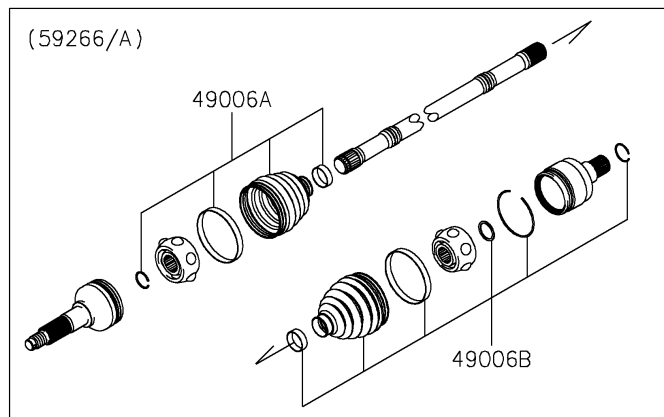

# 2021 MULE PRO-MX™ EPS LE PARTS DIAGRAM

Rear Hubs/Brakes

LH	(43041A)
RH	(43041)

# 2021 MULE PRO-MX™ EPS LE PARTS LIST

Rear Hubs/Brakes

ITEM NAME	PART NUMBER	QUANTITY
-----------	-------------	----------