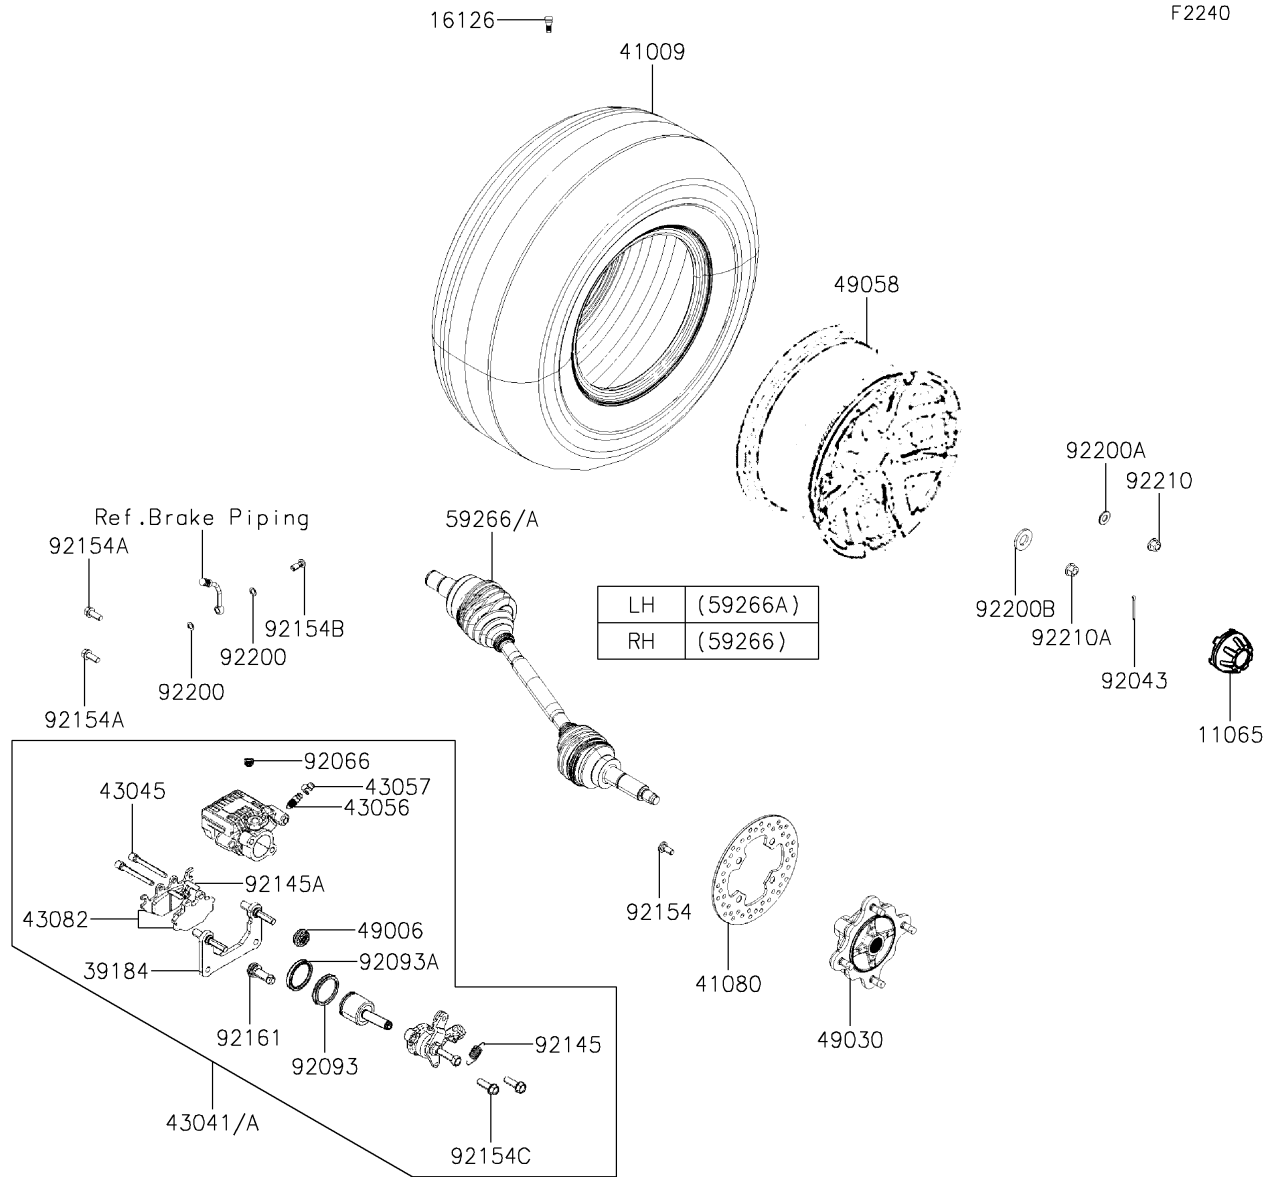

# 2021 MULE PRO-MX™ EPS LE PARTS DIAGRAM

Rear Hubs/Brakes

LH	(43041A)
RH	(43041)

# 2021 MULE PRO-MX™ EPS LE PARTS LIST

Rear Hubs/Brakes

ITEM NAME	PART NUMBER	QUANTITY
-----------	-------------	----------