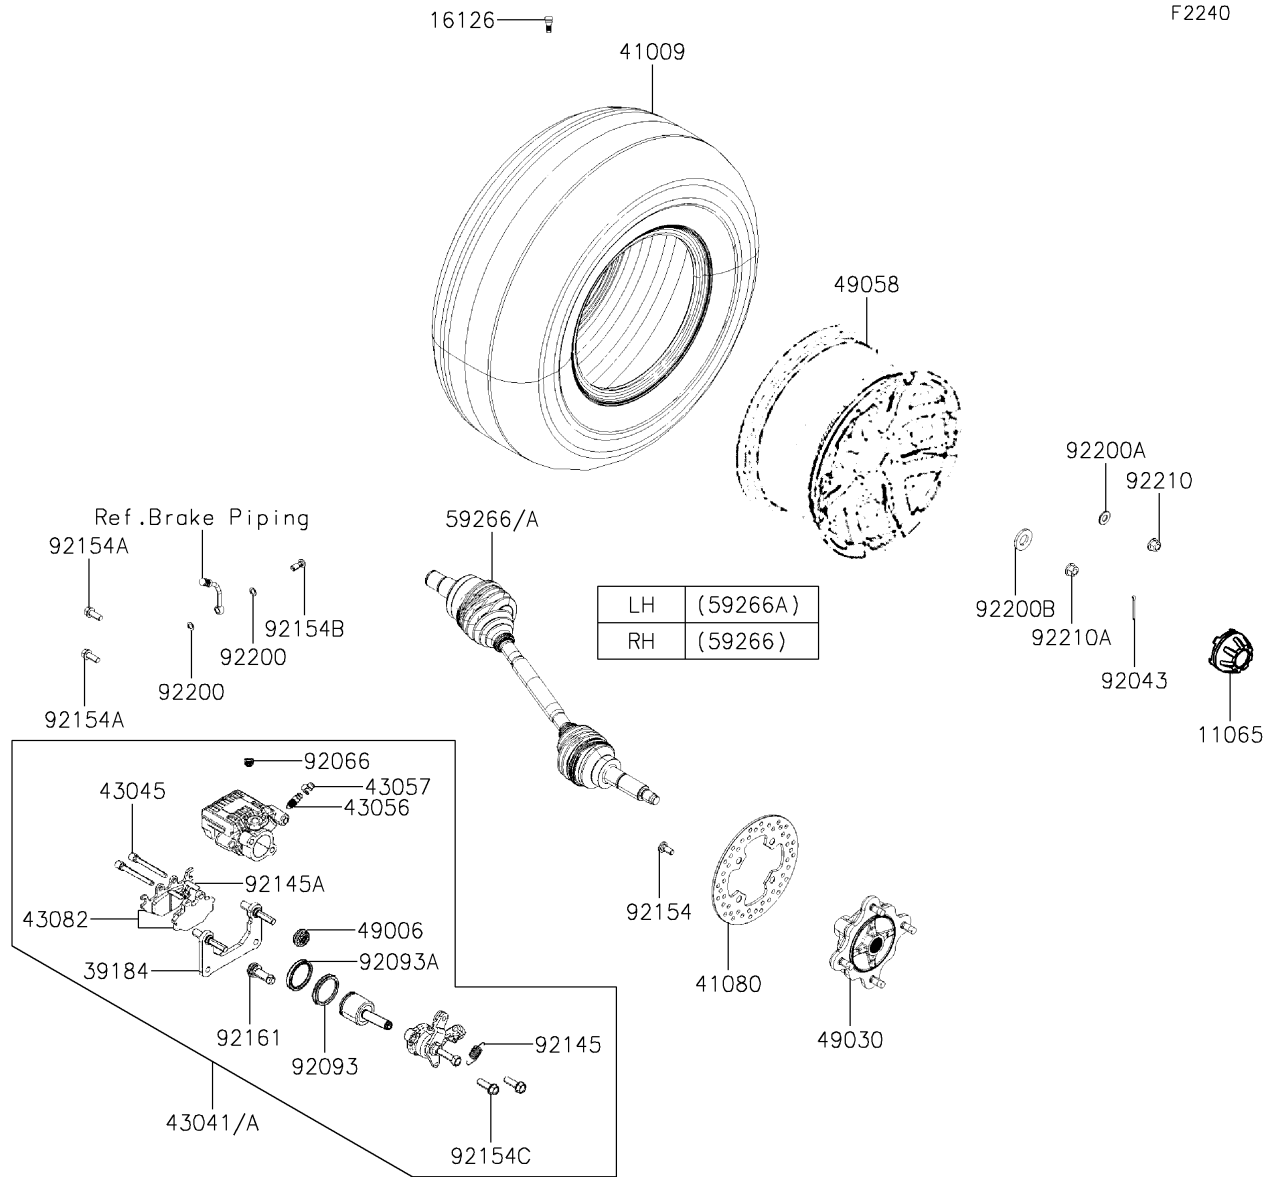

2021 MULE PRO-MX™ EPS LE PARTS DIAGRAM

Rear Hubs/Brakes

LH	(43041A)
RH	(43041)

2021 MULE PRO-MX™ EPS LE PARTS LIST

Rear Hubs/Brakes

ITEM NAME	PART NUMBER	QUANTITY
CAP,WHEEL (Ref # 11065)	11065-Y042	2
VALVE,RIM (Ref # 16126)	16126-Y001	2
BRACKET-ASSY (Ref # 39184)	39184-0044	2
TIRE,RR,25X10.00 R12 (Ref # 41009)	41009-Y009	2
DISC,BRAKE (Ref # 41080)	41080-Y009	2
CALIPER-ASSY,RR,RH,SILVER (Ref # 43041)	43041-Y009-934	1
CALIPER-ASSY,RR,LH,SILVER (Ref # 43041A)	43041-Y010-934	1
SHAFT-CALIPER (Ref # 43045)	43045-Y002	4
BREATHER-BRAKE (Ref # 43056)	43056-0006	2
CAP-BREATHER (Ref # 43057)	43057-Y002	2
PAD-ASSY-BRAKE,RR (Ref # 43082)	43082-Y009	2
BOOT,CALIPER (Ref # 49006)	49006-Y005	2
BOOT,RR,OUTSIDE (Ref # 49006A)	49006-Y011	2
BOOT,RR,INSIDE (Ref # 49006B)	49006-Y012	2
HUB,RR (Ref # 49030)	49030-Y004	2
WHEEL,RR (Ref # 49058)	49058-Y003	2
JOINT-BALL,RR,RH (Ref # 59266)	59266-Y002	1
JOINT-BALL,RR,LH (Ref # 59266A)	59266-Y003	1
PIN,4X40 (Ref # 92043)	92043-Y043	2
PLUG (Ref # 92066)	92066-Y012	2
SEAL,PISTON (Ref # 92093)	92093-Y033	2
SEAL,PISTON (Ref # 92093A)	92093-Y034	2
SPRING,RETURN,47MM (Ref # 92145)	92145-1690	2
SPRING,PAD (Ref # 92145A)	92145-Y035	2
BOLT,10X23 (Ref # 92154)	92154-Y178	8
BOLT (Ref # 92154A)	92154-Y183	4
BOLT,OIL (Ref # 92154B)	92154-Y184	2
BOLT,FLANGE,6X40 (Ref # 92154C)	92154-Y228	4
DAMPER (Ref # 92161)	92161-Y012	2

2021 MULE PRO-MX™ EPS LE PARTS LIST

Rear Hubs/Brakes

ITEM NAME	PART NUMBER	QUANTITY
WASHER (Ref # 92200)	92200-Y015	4
WASHER,12MM (Ref # 92200A)	92200-Y089	8
WASHER,40X20.5X4.5 (Ref # 92200B)	92200-Y090	2
NUT (Ref # 92210)	92210-Y088	8
NUT,FLANGE,20MM (Ref # 92210A)	92210-Y099	2