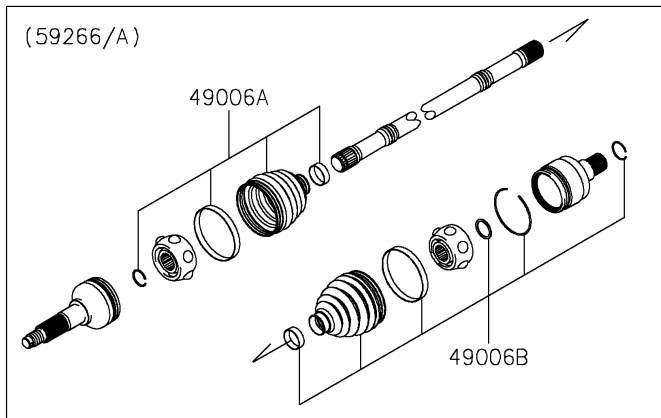

2021 MULE PRO-MX™ EPS LE PARTS DIAGRAM

Rear Hubs/Brakes

LH	(43041A)
RH	(43041)

2021 MULE PRO-MX™ EPS LE PARTS LIST

Rear Hubs/Brakes

ITEM NAME	PART NUMBER	QUANTITY
CAP,WHEEL (Ref # 11065)	11065-Y042	2
VALVE,RIM (Ref # 16126)	16126-Y001	2
BRACKET-ASSY (Ref # 39184)	39184-0044	2
TIRE,RR,25X10.00 R12 (Ref # 41009)	41009-Y009	2
DISC,BRAKE (Ref # 41080)	41080-Y009	2
CALIPER-ASSY,RR,RH,SILVER (Ref # 43041)	43041-Y009-934	1
CALIPER-ASSY,RR,LH,SILVER (Ref # 43041A)	43041-Y010-934	1
SHAFT-CALIPER (Ref # 43045)	43045-Y002	4
BREATHER-BRAKE (Ref # 43056)	43056-0006	2
CAP-BREATHER (Ref # 43057)	43057-Y002	2
PAD-ASSY-BRAKE,RR (Ref # 43082)	43082-Y009	2
BOOT,CALIPER (Ref # 49006)	49006-Y005	2
BOOT,RR,OUTSIDE (Ref # 49006A)	49006-Y011	2
BOOT,RR,INSIDE (Ref # 49006B)	49006-Y012	2
HUB,RR (Ref # 49030)	49030-Y004	2
WHEEL,RR (Ref # 49058)	49058-Y003	2
JOINT-BALL,RR,RH (Ref # 59266)	59266-Y002	1
JOINT-BALL,RR,LH (Ref # 59266A)	59266-Y003	1
PIN,4X40 (Ref # 92043)	92043-Y043	2
PLUG (Ref # 92066)	92066-Y012	2
SEAL,PISTON (Ref # 92093)	92093-Y033	2
SEAL,PISTON (Ref # 92093A)	92093-Y034	2
SPRING,RETURN,47MM (Ref # 92145)	92145-1690	2
SPRING,PAD (Ref # 92145A)	92145-Y035	2
BOLT,10X23 (Ref # 92154)	92154-Y178	8
BOLT (Ref # 92154A)	92154-Y183	4
BOLT,OIL (Ref # 92154B)	92154-Y184	2
BOLT,FLANGE,6X40 (Ref # 92154C)	92154-Y228	4
DAMPER (Ref # 92161)	92161-Y012	2

2021 MULE PRO-MX™ EPS LE PARTS LIST

Rear Hubs/Brakes

ITEM NAME	PART NUMBER	QUANTITY
WASHER (Ref # 92200)	92200-Y015	4
WASHER,12MM (Ref # 92200A)	92200-Y089	8
WASHER,40X20.5X4.5 (Ref # 92200B)	92200-Y090	2
NUT (Ref # 92210)	92210-Y088	8
NUT,FLANGE,20MM (Ref # 92210A)	92210-Y099	2