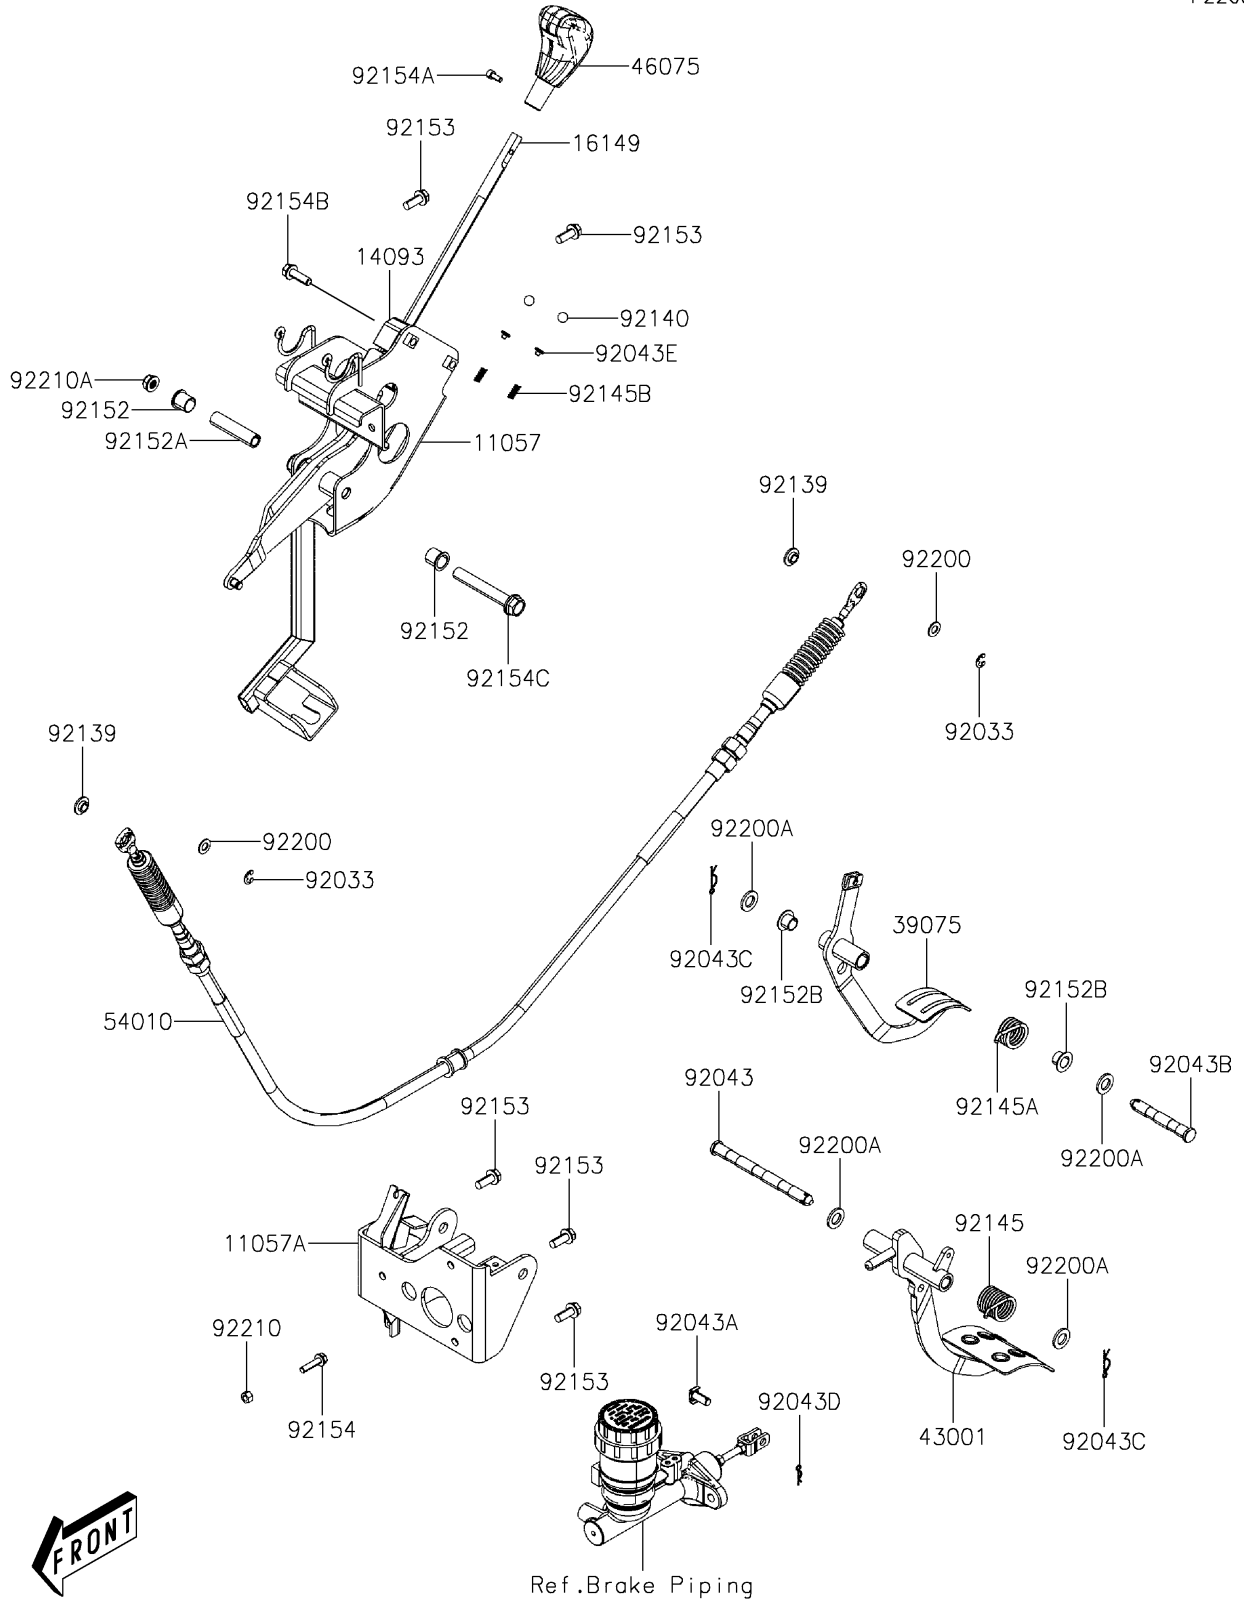

2021 MULE PRO-MX™ EPS LE PARTS DIAGRAM

Brake Pedal/Throttle Lever

F2260

2021 MULE PRO-MX™ EPS LE PARTS LIST

Brake Pedal/Throttle Lever

ITEM NAME	PART NUMBER	QUANTITY
BRACKET,SHIFT (Ref # 11057)	11057-Y003	1
BRACKET,BRAKE PEDAL (Ref # 11057A)	11057-Y008	1
COVER,SHIFT LEVER GUIDE (Ref # 14093)	14093-Y007	1
BAR,SHIFT (Ref # 16149)	16149-Y001	1
LEVER-THROTTLE (Ref # 39075)	39075-Y001	1
LEVER-BRAKE,PEDAL (Ref # 43001)	43001-Y002	1
GRIP (Ref # 46075)	46075-0569	1
CABLE,SHIFT (Ref # 54010)	54010-Y002	1
RING-SNAP (Ref # 92033)	92033-Y041	2
PIN (Ref # 92043)	92043-Y039	1
PIN (Ref # 92043A)	92043-Y040	1
PIN (Ref # 92043B)	92043-Y041	1
PIN,LOCK,14MM (Ref # 92043C)	92043-Y044	2
PIN,LOCK,8MM (Ref # 92043D)	92043-Y045	1
PIN (Ref # 92043E)	92043-Y047	2
BUSHING,SHIFT (Ref # 92139)	92139-Y013	2
BALL,STEEL 12 (Ref # 92140)	92140-Y001	2
SPRING,BRAKE PEDAL RETURN (Ref # 92145)	92145-Y064	1
SPRING,THROTTLE PEDAL RETURN (Ref # 92145A)	92145-Y065	1
SPRING,SHIFT (Ref # 92145B)	92145-Y073	2
COLLAR,SHIFT PIVOT (Ref # 92152)	92152-Y062	2
COLLAR,SHIFT PIVOT (Ref # 92152A)	92152-Y063	1
COLLAR (Ref # 92152B)	92152-Y065	2
BOLT,FLANGE,8X20 (Ref # 92153)	92153-Y033	5
BOLT,FLANGE,6X25 (Ref # 92154)	92154-Y130	1
BOLT,SOCKET,5X12 (Ref # 92154A)	92154-Y176	1
BOLT,FLANGE,8X25 (Ref # 92154B)	92154-Y195	2
BOLT,FLANGE,12X80 (Ref # 92154C)	92154-Y200	1
WASHER,8MM (Ref # 92200)	92200-Y044	2

2021 MULE PRO-MX™ EPS LE PARTS LIST

Brake Pedal/Throttle Lever

ITEM NAME	PART NUMBER	QUANTITY
WASHER,12MM (Ref # 92200A)	92200-Y091	4
NUT,HEX,6MM (Ref # 92210)	92210-Y074	1
NUT,FLANGE,12MM (Ref # 92210A)	92210-Y090	1