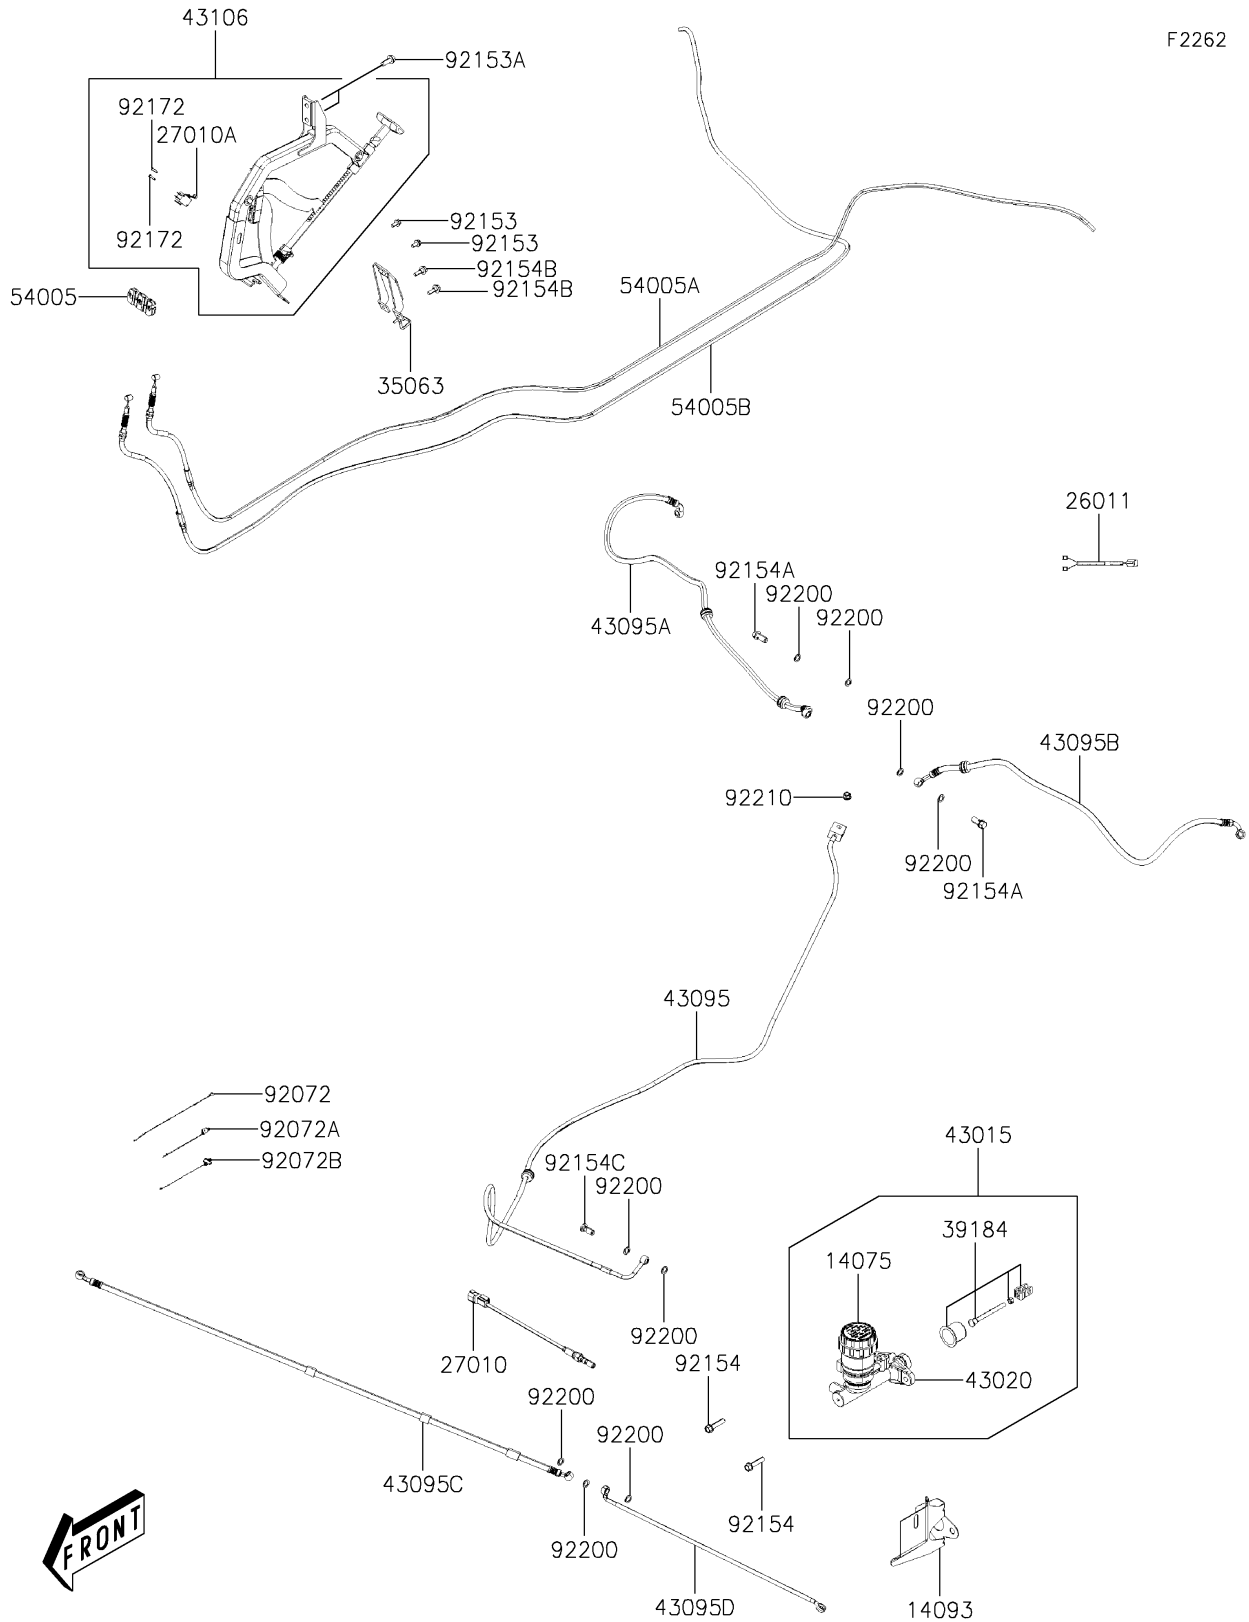

# 2021 MULE PRO-MX™ EPS LE PARTS DIAGRAM

## Brake Piping

### Brake Piping

ITEM NAME	PART NUMBER	QUANTITY
CAP-ASSY (Ref # 14075)	14075-Y007	1
COVER,MASTER CYLINDER (Ref # 14093)	14093-Y008	1
WIRE-LEAD,PARKING SW (Ref # 26011)	26011-Y014	1
SWITCH,BRAKE PRESSURE (Ref # 27010)	27010-Y016	1
SWITCH (Ref # 27010A)	27010-Y017	1
STAY,PARKING BRAKE ASSY (Ref # 35063)	35063-Y042	1
BRACKET-ASSY (Ref # 39184)	39184-Y001	1
CYLINDER-ASSY-MASTER (Ref # 43015)	43015-Y007	1
PISTON-COMP-BRAKE (Ref # 43020)	43020-Y004	1
HOSE-BRAKE,RR (Ref # 43095)	43095-Y019	1
HOSE-BRAKE,RR,RH (Ref # 43095A)	43095-Y020	1
HOSE-BRAKE,RR,LH (Ref # 43095B)	43095-Y021	1
HOSE-BRAKE,FR,RH (Ref # 43095C)	43095-Y022	1
HOSE-BRAKE,FR,LH (Ref # 43095D)	43095-Y023	1
LEVER-ASSY-PARKING BRAKE (Ref # 43106)	43106-Y001	1
CABLE-BRAKE,PARKING (Ref # 54005)	54005-Y003	1
CABLE-BRAKE,PARKING,RH (Ref # 54005A)	54005-Y004	1
CABLE-BRAKE,PARKING,LH (Ref # 54005B)	54005-Y005	1
BAND (Ref # 92072)	92072-Y011	2
BAND (Ref # 92072A)	92072-Y020	2
BAND (Ref # 92072B)	92072-Y021	2
BOLT,FLANGE,6X12 (Ref # 92153)	92153-Y023	2
BOLT,FLANGE,8X20 (Ref # 92153A)	92153-Y033	2
BOLT,FLANGE,8X35 (Ref # 92154)	92154-Y021	2
BOLT,10X22 (Ref # 92154A)	92154-Y114	2
BOLT,6X20 (Ref # 92154B)	92154-Y179	2
BOLT,OIL (Ref # 92154C)	92154-Y184	1
SCREW (Ref # 92172)	92172-Y082	2
WASHER (Ref # 92200)	92200-Y015	9

### Brake Piping

ITEM NAME	PART NUMBER	QUANTITY
NUT,8MM (Ref # 92210)	92210-Y076	1