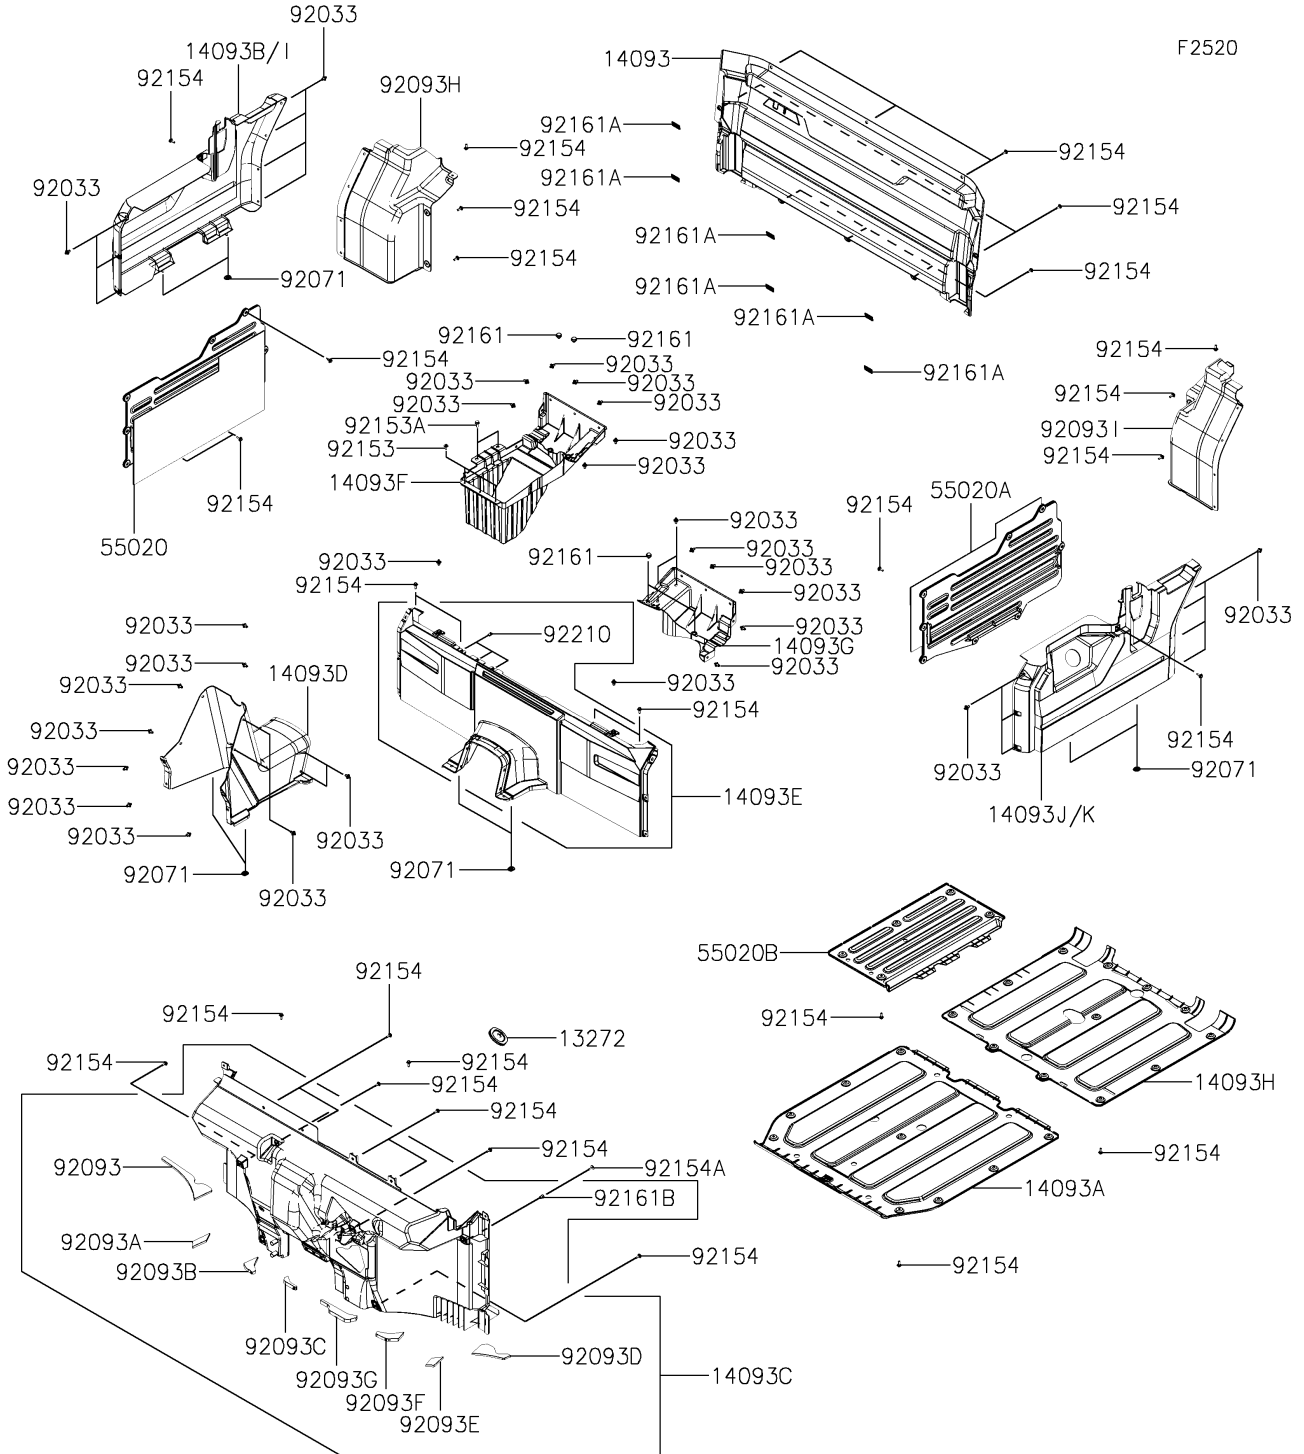

2021 MULE PRO-MX™ EPS LE PARTS DIAGRAM

Carrier(s)

F2520

2021 MULE PRO-MX™ EPS LE PARTS LIST

Carrier(s)

ITEM NAME	PART NUMBER	QUANTITY
PLATE,FRONT TIRE HOUSE (Ref # 13272)	13272-Y032	1
COVER,BACK,S.BLACK (Ref # 14093)	14093-Y010-933	1
COVER,UNDER,FR,S.BLACK (Ref # 14093A)	14093-Y018-933	1
COVER,SIDE,RH,S.BLACK (Ref # 14093B)	14093-Y022-933	1
COVER,FR FLOOR,S.BLACK (Ref # 14093C)	14093-Y023-933	1
COVER,TUNNEL,S.BLACK (Ref # 14093D)	14093-Y025-933	1
COVER,CNT,S.BLACK (Ref # 14093E)	14093-Y026-933	1
COVER,HEAT GUARD,RH (Ref # 14093F)	14093-Y027	1
COVER,HEAT GUARD,LH (Ref # 14093G)	14093-Y029	1
COVER,UNDER,RR,S.BLACK (Ref # 14093H)	14093-Y030-933	1
COVER,SIDE,RH,S.BLACK (Ref # 14093I)	14093-Y038-933	1
COVER,SIDE,LH,S.BLACK (Ref # 14093J)	14093-Y052-933	1
COVER,SIDE,LH,S.BLACK (Ref # 14093K)	14093-Y054-933	1
GUARD,HEAT,RH (Ref # 55020)	55020-Y013	1
GUARD,HEAT,LH (Ref # 55020A)	55020-Y014	1
GUARD,BOOT,S.BLACK (Ref # 55020B)	55020-Y017-933	1
RING-SNAP (Ref # 92033)	92033-Y033	41
GROMMET (Ref # 92071)	92071-Y006	8
SEAL (Ref # 92093)	92093-Y035	1
SEAL (Ref # 92093A)	92093-Y036	1
SEAL (Ref # 92093B)	92093-Y037	1
SEAL (Ref # 92093C)	92093-Y038	1
SEAL (Ref # 92093D)	92093-Y039	1
SEAL (Ref # 92093E)	92093-Y040	1
SEAL (Ref # 92093F)	92093-Y041	1
SEAL (Ref # 92093G)	92093-Y042	1
SEAL (Ref # 92093H)	92093-Y043	1
SEAL (Ref # 92093I)	92093-Y044	1
BOLT,5X16 (Ref # 92153)	92153-Y013	3

2021 MULE PRO-MX™ EPS LE PARTS LIST

Carrier(s)

ITEM NAME	PART NUMBER	QUANTITY
BOLT,FLANGE,8X16 (Ref # 92153A)	92153-Y032	2
BOLT,6X18 (Ref # 92154)	92154-Y177	73
BOLT,5X22 (Ref # 92154A)	92154-Y186	9
DAMPER (Ref # 92161)	92161-Y014	4
DAMPER (Ref # 92161A)	92161-Y045	6
DAMPER (Ref # 92161B)	92161-Y054	9
NUT,5MM (Ref # 92210)	92210-Y016	3