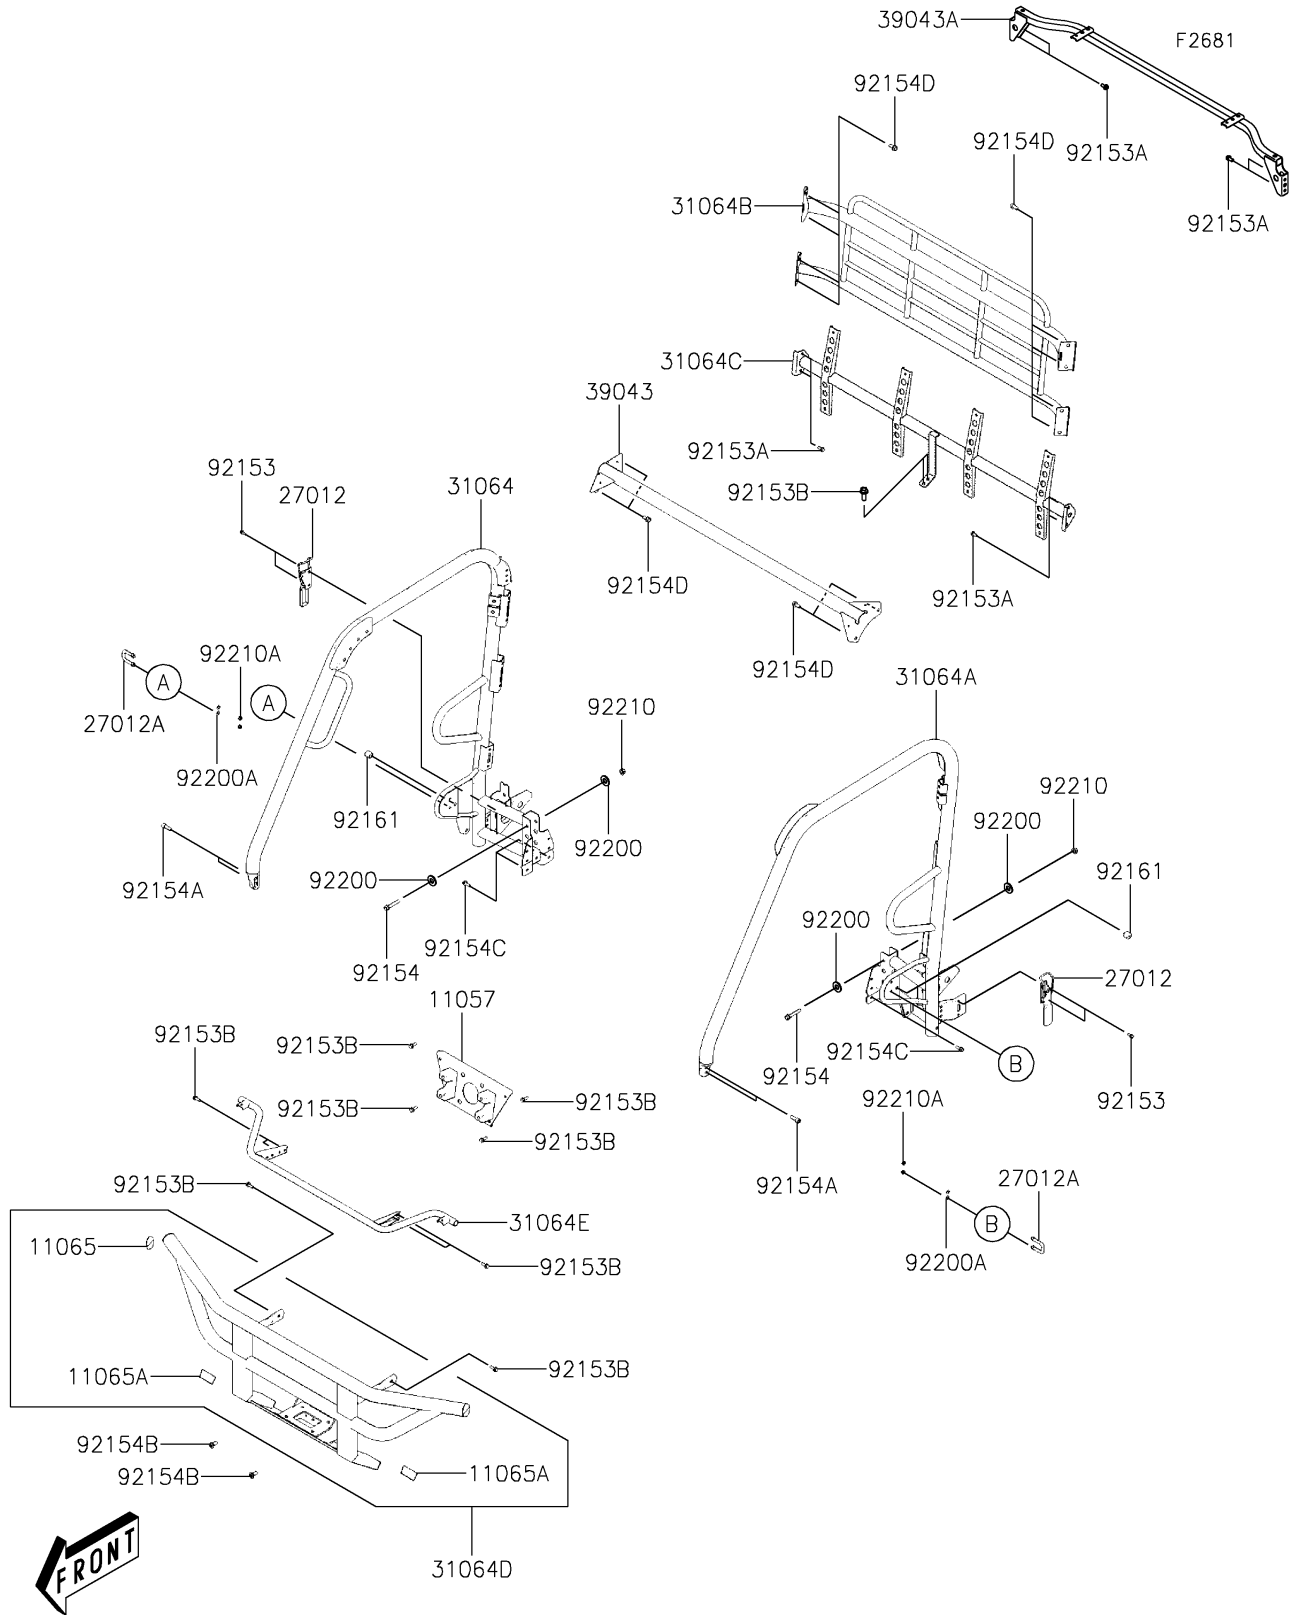

# 2021 MULE PRO-MX™ EPS LE PARTS DIAGRAM

Guards/Cab Frame

## 2021 MULE PRO-MX™ EPS LE PARTS LIST

### Guards/Cab Frame

ITEM NAME	PART NUMBER	QUANTITY
BRACKET,STABILIZER (Ref # 11057)	11057-Y015	1
CAP,FR BUMPER,END (Ref # 11065)	11065-Y043	2
CAP,FR BUMPER (Ref # 11065A)	11065-Y044	2
HOOK,SIDE (Ref # 27012)	27012-Y005	2
HOOK,DOOR (Ref # 27012A)	27012-Y007	2
PIPE-COMP,ROOF,RH (Ref # 31064)	31064-Y013	1
PIPE-COMP,ROOF,LH (Ref # 31064A)	31064-Y014	1
PIPE-COMP,REAR,UPP (Ref # 31064B)	31064-Y015	1
PIPE-COMP,REAR,LWR (Ref # 31064C)	31064-Y016	1
PIPE-COMP,FR BUMPER (Ref # 31064D)	31064-Y017	1
PIPE-COMP,FR COVER (Ref # 31064E)	31064-Y018	1
CROSSMEMBER-COMP,ROOF (Ref # 39043)	39043-Y002	1
CROSSMEMBER-COMP,ROOF,RR (Ref # 39043A)	39043-Y003	1
BOLT,FLANGE,6X16 (Ref # 92153)	92153-Y025	4
BOLT,FLANGE,8X16 (Ref # 92153A)	92153-Y032	8
BOLT,FLANGE,8X20 (Ref # 92153B)	92153-Y033	12
BOLT,FLANGE,10X60 (Ref # 92154)	92154-Y091	2
BOLT,SOCKET,10X28 (Ref # 92154A)	92154-Y098	4
BOLT,10X23 (Ref # 92154B)	92154-Y178	2
BOLT,FLANGE,8X25 (Ref # 92154C)	92154-Y195	4
BOLT,FLANGE,10X20 (Ref # 92154D)	92154-Y197	12
DAMPER,ROPS (Ref # 92161)	92161-Y050	2
WASHER,10MM (Ref # 92200)	92200-Y020	4
WASHER,6MM (Ref # 92200A)	92200-Y106	4
NUT,10MM (Ref # 92210)	92210-Y009	2
NUT,6MM (Ref # 92210A)	92210-Y087	4