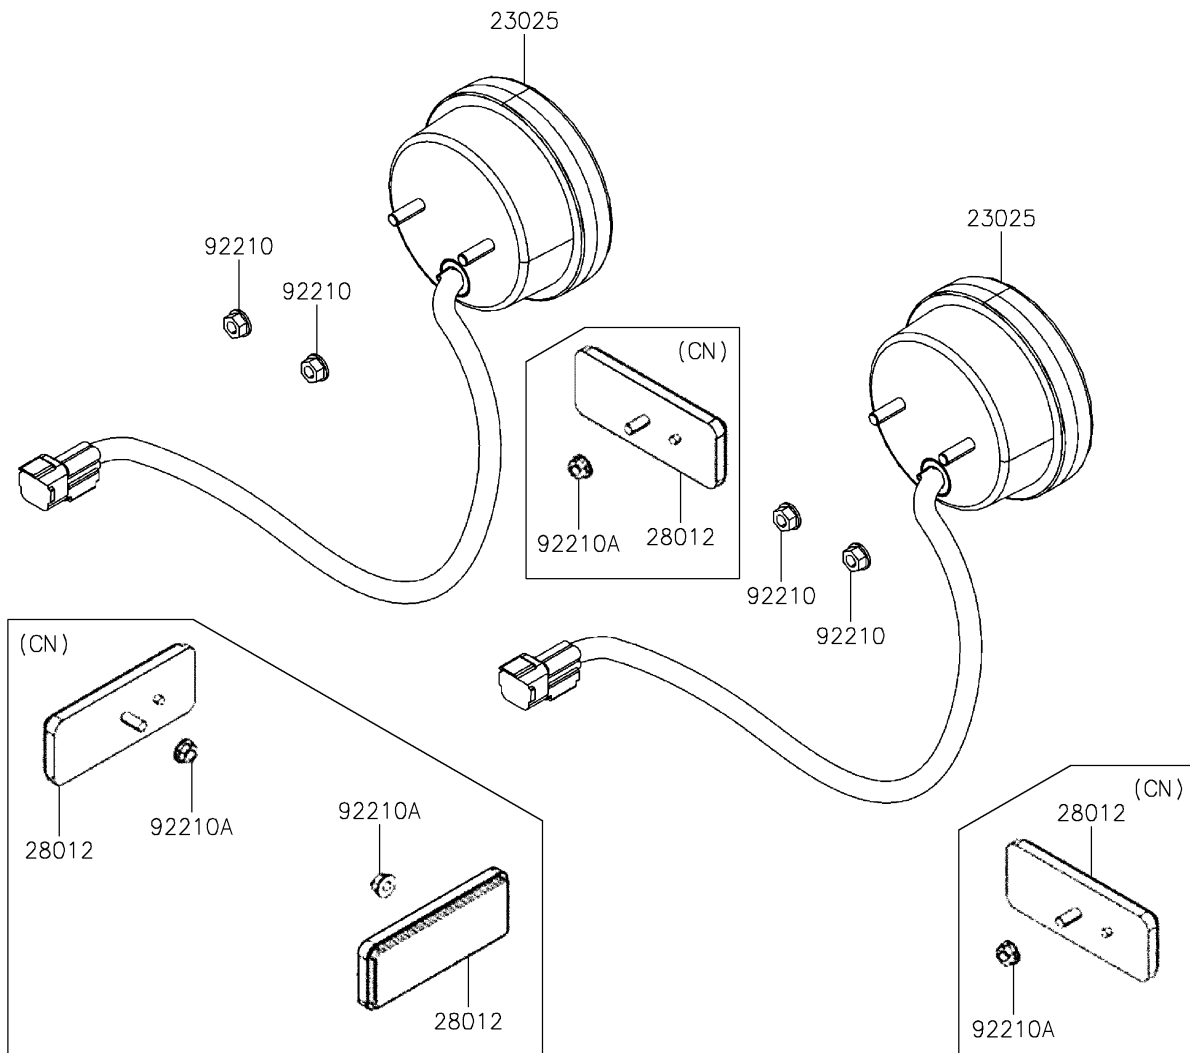

2021 MULE PRO-MX™ EPS LE PARTS DIAGRAM

Taillight(s)

F2720

2021 MULE PRO-MX™ EPS LE PARTS LIST

Taillight(s)

ITEM NAME	PART NUMBER	QUANTITY
LAMP-TAIL (Ref # 23025)	23025-Y009	2
REFLECTOR-REFLEX (Ref # 28012)	28012-Y010	4
NUT,6MM (Ref # 92210)	92210-Y026	4
NUT,FLANGE,5MM (Ref # 92210A)	92210-Y053	4