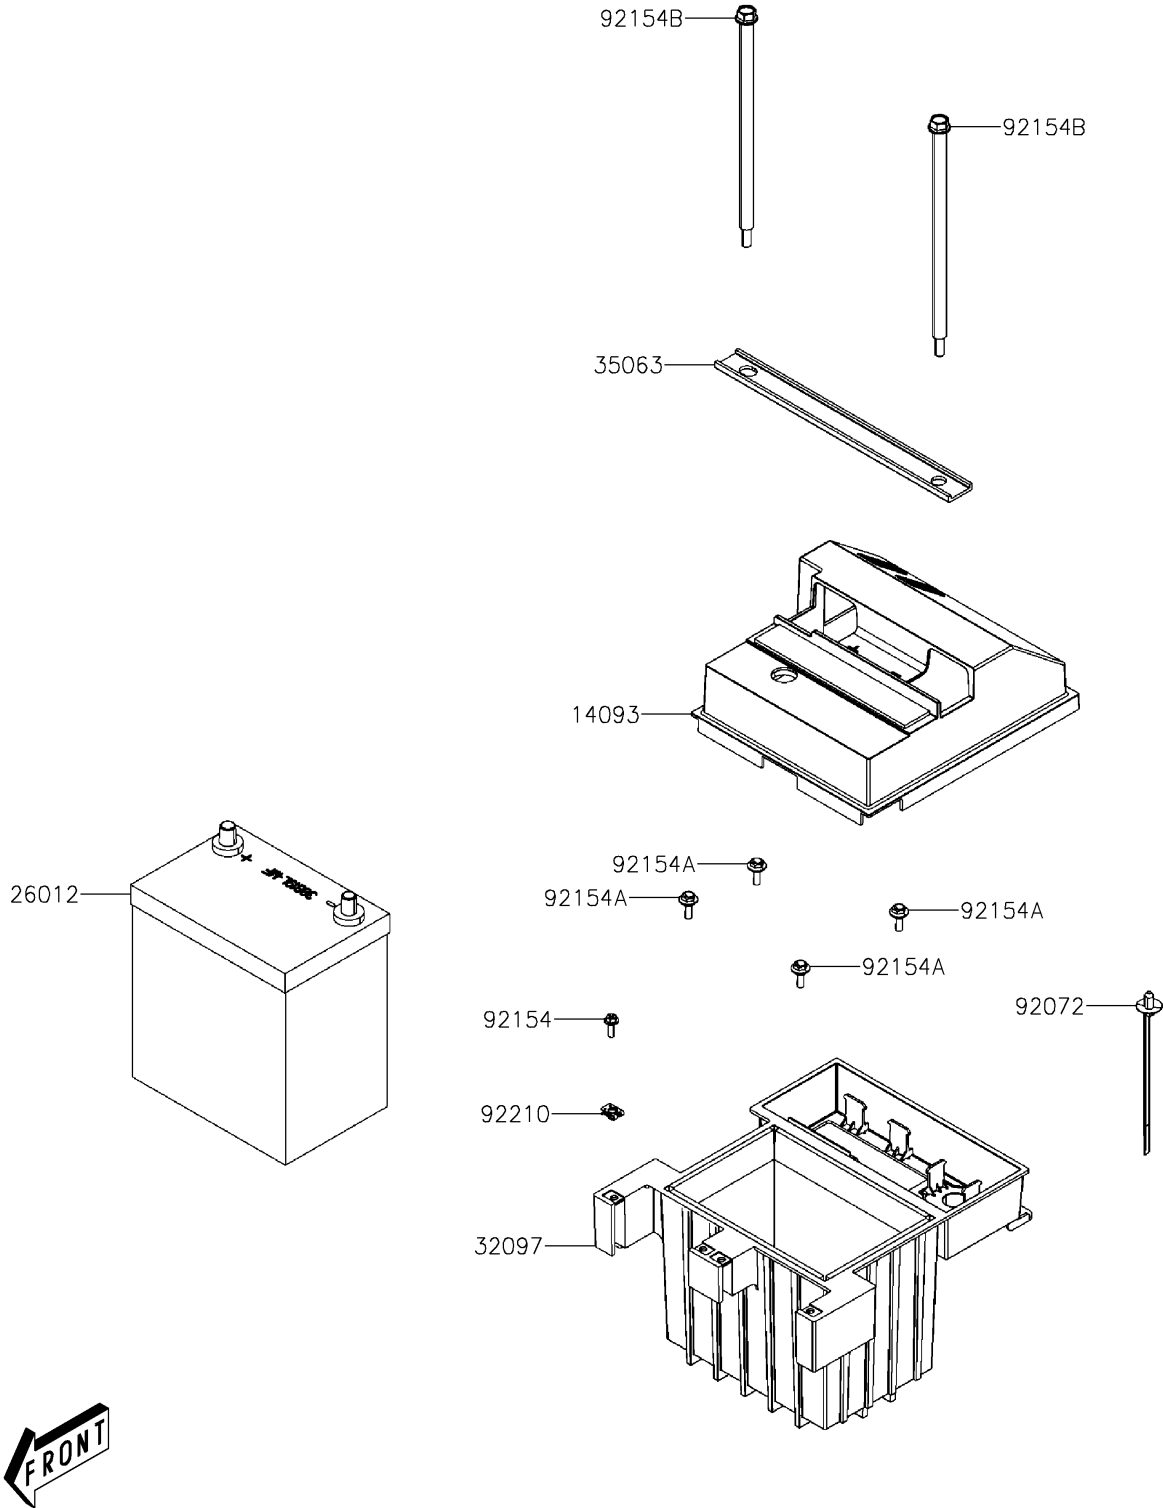

2021 MULE PRO-MX™ EPS LE PARTS DIAGRAM

Battery

F2761

2021 MULE PRO-MX™ EPS LE PARTS LIST

Battery

ITEM NAME	PART NUMBER	QUANTITY
COVER,BATTERY (Ref # 14093)	14093-Y009	1
BATTERY,38B19L-MF (Ref # 26012)	26012-Y006	1
CASE-BATTERY (Ref # 32097)	32097-Y002	1
STAY,BATTERY BAR (Ref # 35063)	35063-Y041	1
BAND (Ref # 92072)	92072-Y020	5
BOLT,5X16 (Ref # 92154)	92154-Y085	4
BOLT,6X18 (Ref # 92154A)	92154-Y177	4
BOLT,FLANGE,8X235 (Ref # 92154B)	92154-Y201	2
NUT,5MM (Ref # 92210)	92210-Y016	4