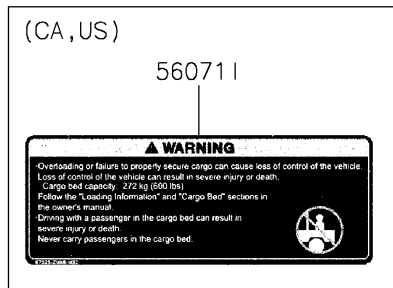

2021 MULE PRO-MX™ EPS LE PARTS DIAGRAM

Labels

F2860

2021 MULE PRO-MX™ EPS LE PARTS LIST

Labels

ITEM NAME	PART NUMBER	QUANTITY
LABEL,TIRE (Ref # 56030)	56030-Y015	1
LABEL,OIL GAUGE (Ref # 56030A)	56030-Y018	1
LABEL-WARNING,INFO (Ref # 56071)	56071-Y057	1
LABEL-WARNING,SHIFTING NOTICE (Ref # 56071A)	56071-Y058	1
LABEL-WARNING,FUEL (Ref # 56071B)	56071-Y059	1
LABEL-WARNING,AIR CLEANER INFO (Ref # 56071C)	56071-Y060	1
LABEL-WARNING,ROPS (Ref # 56071D)	56071-Y061	1
LABEL-WARNING (Ref # 56071E)	56071-Y062	1
LABEL-WARNING,CARGO BED (Ref # 56071F)	56071-Y063	1
LABEL-WARNING,MAX. CAPACITY (Ref # 56071G)	56071-Y064	1
LABEL-WARNING,GENERAL (Ref # 56071H)	56071-Y065	1
LABEL-WARNING,CARGO BED (Ref # 56071I)	56071-Y066	1
LABEL-WARNING,TIRE (Ref # 56071J)	56071-Y067	1
LABEL-WARNING,HANG TAG (Ref # 56071K)	56071-Y068	1
PATTERN,KAWASAKI (Ref # 56075)	56075-Y001	1