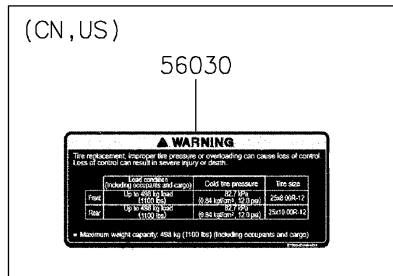

2021 MULE PRO-MX™ EPS LE PARTS DIAGRAM

Labels

F2860

2021 MULE PRO-MX™ EPS LE PARTS LIST

Labels

ITEM NAME	PART NUMBER	QUANTITY
LABEL,TIRE (Ref # 56030)	56030-Y015	1
LABEL,OIL GAUGE (Ref # 56030A)	56030-Y018	1
LABEL-WARNING,INFO (Ref # 56071)	56071-Y057	1
LABEL-WARNING,SHIFTING NOTICE (Ref # 56071A)	56071-Y058	1
LABEL-WARNING,FUEL (Ref # 56071B)	56071-Y059	1
LABEL-WARNING,AIR CLEANER INFO (Ref # 56071C)	56071-Y060	1
LABEL-WARNING,ROPS (Ref # 56071D)	56071-Y061	1
LABEL-WARNING (Ref # 56071E)	56071-Y062	1
LABEL-WARNING,CARGO BED (Ref # 56071F)	56071-Y063	1
LABEL-WARNING,MAX. CAPACITY (Ref # 56071G)	56071-Y064	1
LABEL-WARNING,GENERAL (Ref # 56071H)	56071-Y065	1
LABEL-WARNING,CARGO BED (Ref # 56071I)	56071-Y066	1
LABEL-WARNING,TIRE (Ref # 56071J)	56071-Y067	1
LABEL-WARNING,HANG TAG (Ref # 56071K)	56071-Y068	1
PATTERN,KAWASAKI (Ref # 56075)	56075-Y001	1