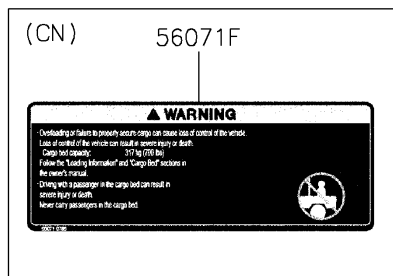

2021 MULE PRO-MX™ EPS LE PARTS DIAGRAM

Labels

F2860

2021 MULE PRO-MX™ EPS LE PARTS LIST

Labels

ITEM NAME	PART NUMBER	QUANTITY
LABEL,TIRE (Ref # 56030)	56030-Y015	1
LABEL,OIL GAUGE (Ref # 56030A)	56030-Y018	1
LABEL-WARNING,INFO (Ref # 56071)	56071-Y057	1
LABEL-WARNING,SHIFTING NOTICE (Ref # 56071A)	56071-Y058	1
LABEL-WARNING,FUEL (Ref # 56071B)	56071-Y059	1
LABEL-WARNING,AIR CLEANER INFO (Ref # 56071C)	56071-Y060	1
LABEL-WARNING,ROPS (Ref # 56071D)	56071-Y061	1
LABEL-WARNING (Ref # 56071E)	56071-Y062	1
LABEL-WARNING,CARGO BED (Ref # 56071F)	56071-Y063	1
LABEL-WARNING,MAX. CAPACITY (Ref # 56071G)	56071-Y064	1
LABEL-WARNING,GENERAL (Ref # 56071H)	56071-Y065	1
LABEL-WARNING,CARGO BED (Ref # 56071I)	56071-Y066	1
LABEL-WARNING,TIRE (Ref # 56071J)	56071-Y067	1
LABEL-WARNING,HANG TAG (Ref # 56071K)	56071-Y068	1
PATTERN,KAWASAKI (Ref # 56075)	56075-Y001	1