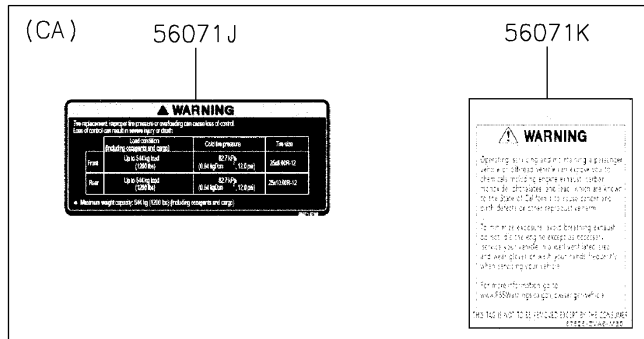

2021 MULE PRO-MX™ EPS LE PARTS DIAGRAM

Labels

F2860

2021 MULE PRO-MX™ EPS LE PARTS LIST

Labels

ITEM NAME	PART NUMBER	QUANTITY
LABEL,TIRE (Ref # 56030)	56030-Y015	1
LABEL,OIL GAUGE (Ref # 56030A)	56030-Y018	1
LABEL-WARNING,INFO (Ref # 56071)	56071-Y057	1
LABEL-WARNING,SHIFTING NOTICE (Ref # 56071A)	56071-Y058	1
LABEL-WARNING,FUEL (Ref # 56071B)	56071-Y059	1
LABEL-WARNING,AIR CLEANER INFO (Ref # 56071C)	56071-Y060	1
LABEL-WARNING,ROPS (Ref # 56071D)	56071-Y061	1
LABEL-WARNING (Ref # 56071E)	56071-Y062	1
LABEL-WARNING,CARGO BED (Ref # 56071F)	56071-Y063	1
LABEL-WARNING,MAX. CAPACITY (Ref # 56071G)	56071-Y064	1
LABEL-WARNING,GENERAL (Ref # 56071H)	56071-Y065	1
LABEL-WARNING,CARGO BED (Ref # 56071I)	56071-Y066	1
LABEL-WARNING,TIRE (Ref # 56071J)	56071-Y067	1
LABEL-WARNING,HANG TAG (Ref # 56071K)	56071-Y068	1
PATTERN,KAWASAKI (Ref # 56075)	56075-Y001	1