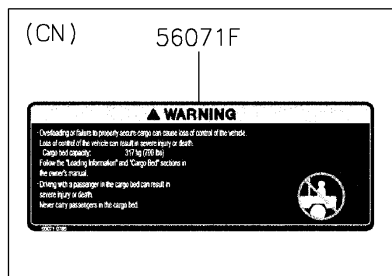

2021 MULE PRO-MX™ EPS LE PARTS DIAGRAM

Labels

F2860

2021 MULE PRO-MX™ EPS LE PARTS LIST

Labels

ITEM NAME	PART NUMBER	QUANTITY
LABEL,TIRE (Ref # 56030)	56030-Y015	1
LABEL,OIL GAUGE (Ref # 56030A)	56030-Y018	1
LABEL-WARNING,INFO (Ref # 56071)	56071-Y057	1
LABEL-WARNING,SHIFTING NOTICE (Ref # 56071A)	56071-Y058	1
LABEL-WARNING,FUEL (Ref # 56071B)	56071-Y059	1
LABEL-WARNING,AIR CLEANER INFO (Ref # 56071C)	56071-Y060	1
LABEL-WARNING,ROPS (Ref # 56071D)	56071-Y061	1
LABEL-WARNING (Ref # 56071E)	56071-Y062	1
LABEL-WARNING,CARGO BED (Ref # 56071F)	56071-Y063	1
LABEL-WARNING,MAX. CAPACITY (Ref # 56071G)	56071-Y064	1
LABEL-WARNING,GENERAL (Ref # 56071H)	56071-Y065	1
LABEL-WARNING,CARGO BED (Ref # 56071I)	56071-Y066	1
LABEL-WARNING,TIRE (Ref # 56071J)	56071-Y067	1
LABEL-WARNING,HANG TAG (Ref # 56071K)	56071-Y068	1
PATTERN,KAWASAKI (Ref # 56075)	56075-Y001	1