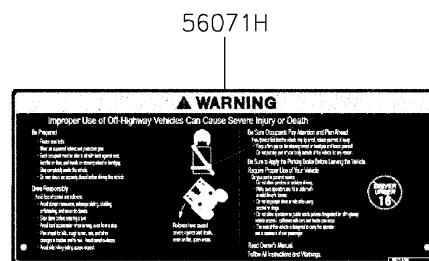

2021 MULE PRO-MX™ EPS LE PARTS DIAGRAM

Labels

F2860

2021 MULE PRO-MX™ EPS LE PARTS LIST

Labels

ITEM NAME	PART NUMBER	QUANTITY
LABEL,TIRE (Ref # 56030)	56030-Y015	1
LABEL,OIL GAUGE (Ref # 56030A)	56030-Y018	1
LABEL-WARNING,INFO (Ref # 56071)	56071-Y057	1
LABEL-WARNING,SHIFTING NOTICE (Ref # 56071A)	56071-Y058	1
LABEL-WARNING,FUEL (Ref # 56071B)	56071-Y059	1
LABEL-WARNING,AIR CLEANER INFO (Ref # 56071C)	56071-Y060	1
LABEL-WARNING,ROPS (Ref # 56071D)	56071-Y061	1
LABEL-WARNING (Ref # 56071E)	56071-Y062	1
LABEL-WARNING,CARGO BED (Ref # 56071F)	56071-Y063	1
LABEL-WARNING,MAX. CAPACITY (Ref # 56071G)	56071-Y064	1
LABEL-WARNING,GENERAL (Ref # 56071H)	56071-Y065	1
LABEL-WARNING,CARGO BED (Ref # 56071I)	56071-Y066	1
LABEL-WARNING,TIRE (Ref # 56071J)	56071-Y067	1
LABEL-WARNING,HANG TAG (Ref # 56071K)	56071-Y068	1
PATTERN,KAWASAKI (Ref # 56075)	56075-Y001	1