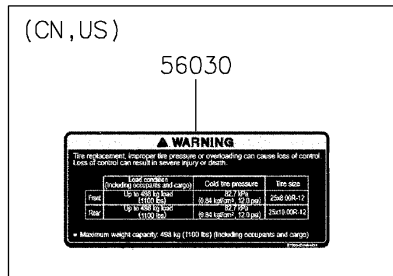

# 2021 MULE PRO-MX™ EPS LE PARTS DIAGRAM

Labels

F2860

### Labels

ITEM NAME	PART NUMBER	QUANTITY
LABEL,TIRE (Ref # 56030)	56030-Y015	1
LABEL,OIL GAUGE (Ref # 56030A)	56030-Y018	1
LABEL-WARNING,INFO (Ref # 56071)	56071-Y057	1
LABEL-WARNING,SHIFTING NOTICE (Ref # 56071A)	56071-Y058	1
LABEL-WARNING,FUEL (Ref # 56071B)	56071-Y059	1
LABEL-WARNING,AIR CLEANER INFO (Ref # 56071C)	56071-Y060	1
LABEL-WARNING,ROPS (Ref # 56071D)	56071-Y061	1
LABEL-WARNING (Ref # 56071E)	56071-Y062	1
LABEL-WARNING,CARGO BED (Ref # 56071F)	56071-Y063	1
LABEL-WARNING,MAX. CAPACITY (Ref # 56071G)	56071-Y064	1
LABEL-WARNING,GENERAL (Ref # 56071H)	56071-Y065	1
LABEL-WARNING,CARGO BED (Ref # 56071I)	56071-Y066	1
LABEL-WARNING,TIRE (Ref # 56071J)	56071-Y067	1
LABEL-WARNING,HANG TAG (Ref # 56071K)	56071-Y068	1
PATTERN,KAWASAKI (Ref # 56075)	56075-Y001	1