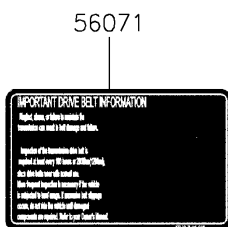

2021 MULE PRO-MX™ EPS LE PARTS DIAGRAM

Labels

F2860

2021 MULE PRO-MX™ EPS LE PARTS LIST

Labels

ITEM NAME	PART NUMBER	QUANTITY
LABEL,TIRE (Ref # 56030)	56030-Y015	1
LABEL,OIL GAUGE (Ref # 56030A)	56030-Y018	1
LABEL-WARNING,INFO (Ref # 56071)	56071-Y057	1
LABEL-WARNING,SHIFTING NOTICE (Ref # 56071A)	56071-Y058	1
LABEL-WARNING,FUEL (Ref # 56071B)	56071-Y059	1
LABEL-WARNING,AIR CLEANER INFO (Ref # 56071C)	56071-Y060	1
LABEL-WARNING,ROPS (Ref # 56071D)	56071-Y061	1
LABEL-WARNING (Ref # 56071E)	56071-Y062	1
LABEL-WARNING,CARGO BED (Ref # 56071F)	56071-Y063	1
LABEL-WARNING,MAX. CAPACITY (Ref # 56071G)	56071-Y064	1
LABEL-WARNING,GENERAL (Ref # 56071H)	56071-Y065	1
LABEL-WARNING,CARGO BED (Ref # 56071I)	56071-Y066	1
LABEL-WARNING,TIRE (Ref # 56071J)	56071-Y067	1
LABEL-WARNING,HANG TAG (Ref # 56071K)	56071-Y068	1
PATTERN,KAWASAKI (Ref # 56075)	56075-Y001	1