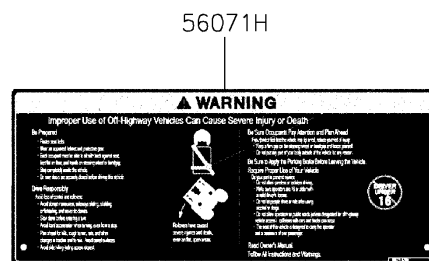

2021 MULE PRO-MX™ EPS LE PARTS DIAGRAM

Labels

F2860