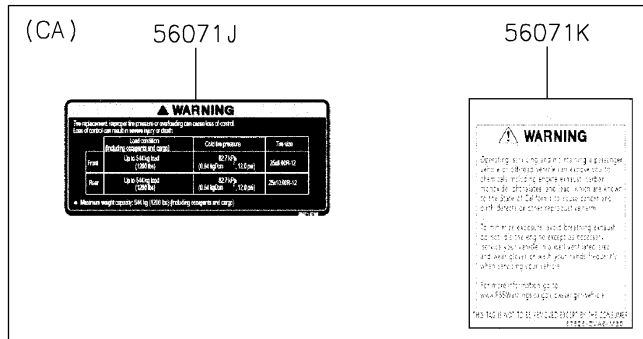

2021 MULE PRO-MX™ EPS LE PARTS DIAGRAM

Labels

F2860

2021 MULE PRO-MX™ EPS LE PARTS LIST

Labels

ITEM NAME	PART NUMBER	QUANTITY
LABEL,TIRE (Ref # 56030)	56030-Y015	1
LABEL,OIL GAUGE (Ref # 56030A)	56030-Y018	1
LABEL-WARNING,INFO (Ref # 56071)	56071-Y057	1
LABEL-WARNING,SHIFTING NOTICE (Ref # 56071A)	56071-Y058	1
LABEL-WARNING,FUEL (Ref # 56071B)	56071-Y059	1
LABEL-WARNING,AIR CLEANER INFO (Ref # 56071C)	56071-Y060	1
LABEL-WARNING,ROPS (Ref # 56071D)	56071-Y061	1
LABEL-WARNING (Ref # 56071E)	56071-Y062	1
LABEL-WARNING,CARGO BED (Ref # 56071F)	56071-Y063	1
LABEL-WARNING,MAX. CAPACITY (Ref # 56071G)	56071-Y064	1
LABEL-WARNING,GENERAL (Ref # 56071H)	56071-Y065	1
LABEL-WARNING,CARGO BED (Ref # 56071I)	56071-Y066	1
LABEL-WARNING,TIRE (Ref # 56071J)	56071-Y067	1
LABEL-WARNING,HANG TAG (Ref # 56071K)	56071-Y068	1
PATTERN,KAWASAKI (Ref # 56075)	56075-Y001	1