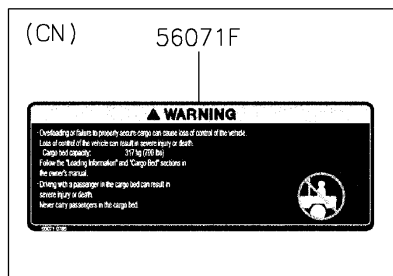

2021 MULE PRO-MX™ EPS LE PARTS DIAGRAM

Labels

F2860