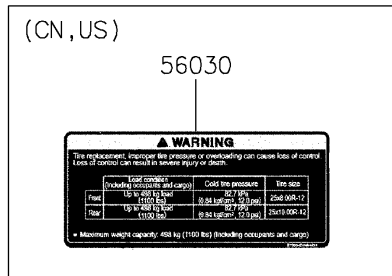

2021 MULE PRO-MX™ EPS LE PARTS DIAGRAM

Labels

F2860

2021 MULE PRO-MX™ EPS LE PARTS LIST

Labels

ITEM NAME	PART NUMBER	QUANTITY
LABEL,TIRE (Ref # 56030)	56030-Y015	1
LABEL,OIL GAUGE (Ref # 56030A)	56030-Y018	1
LABEL-WARNING,INFO (Ref # 56071)	56071-Y057	1
LABEL-WARNING,SHIFTING NOTICE (Ref # 56071A)	56071-Y058	1
LABEL-WARNING,FUEL (Ref # 56071B)	56071-Y059	1
LABEL-WARNING,AIR CLEANER INFO (Ref # 56071C)	56071-Y060	1
LABEL-WARNING,ROPS (Ref # 56071D)	56071-Y061	1
LABEL-WARNING (Ref # 56071E)	56071-Y062	1
LABEL-WARNING,CARGO BED (Ref # 56071F)	56071-Y063	1
LABEL-WARNING,MAX. CAPACITY (Ref # 56071G)	56071-Y064	1
LABEL-WARNING,GENERAL (Ref # 56071H)	56071-Y065	1
LABEL-WARNING,CARGO BED (Ref # 56071I)	56071-Y066	1
LABEL-WARNING,TIRE (Ref # 56071J)	56071-Y067	1
LABEL-WARNING,HANG TAG (Ref # 56071K)	56071-Y068	1
PATTERN,KAWASAKI (Ref # 56075)	56075-Y001	1