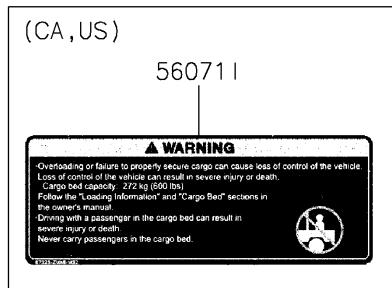

2021 MULE PRO-MX™ EPS LE PARTS DIAGRAM

Labels

F2860

2021 MULE PRO-MX™ EPS LE PARTS LIST

Labels

ITEM NAME	PART NUMBER	QUANTITY
LABEL,TIRE (Ref # 56030)	56030-Y015	1
LABEL,OIL GAUGE (Ref # 56030A)	56030-Y018	1
LABEL-WARNING,INFO (Ref # 56071)	56071-Y057	1
LABEL-WARNING,SHIFTING NOTICE (Ref # 56071A)	56071-Y058	1
LABEL-WARNING,FUEL (Ref # 56071B)	56071-Y059	1
LABEL-WARNING,AIR CLEANER INFO (Ref # 56071C)	56071-Y060	1
LABEL-WARNING,ROPS (Ref # 56071D)	56071-Y061	1
LABEL-WARNING (Ref # 56071E)	56071-Y062	1
LABEL-WARNING,CARGO BED (Ref # 56071F)	56071-Y063	1
LABEL-WARNING,MAX. CAPACITY (Ref # 56071G)	56071-Y064	1
LABEL-WARNING,GENERAL (Ref # 56071H)	56071-Y065	1
LABEL-WARNING,CARGO BED (Ref # 56071I)	56071-Y066	1
LABEL-WARNING,TIRE (Ref # 56071J)	56071-Y067	1
LABEL-WARNING,HANG TAG (Ref # 56071K)	56071-Y068	1
PATTERN,KAWASAKI (Ref # 56075)	56075-Y001	1