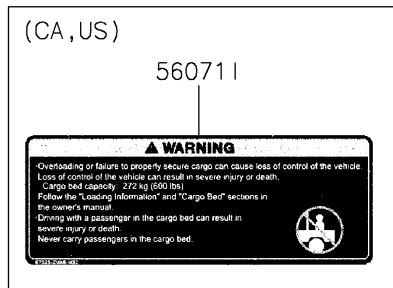

2021 MULE PRO-MX™ EPS LE PARTS DIAGRAM

Labels

F2860