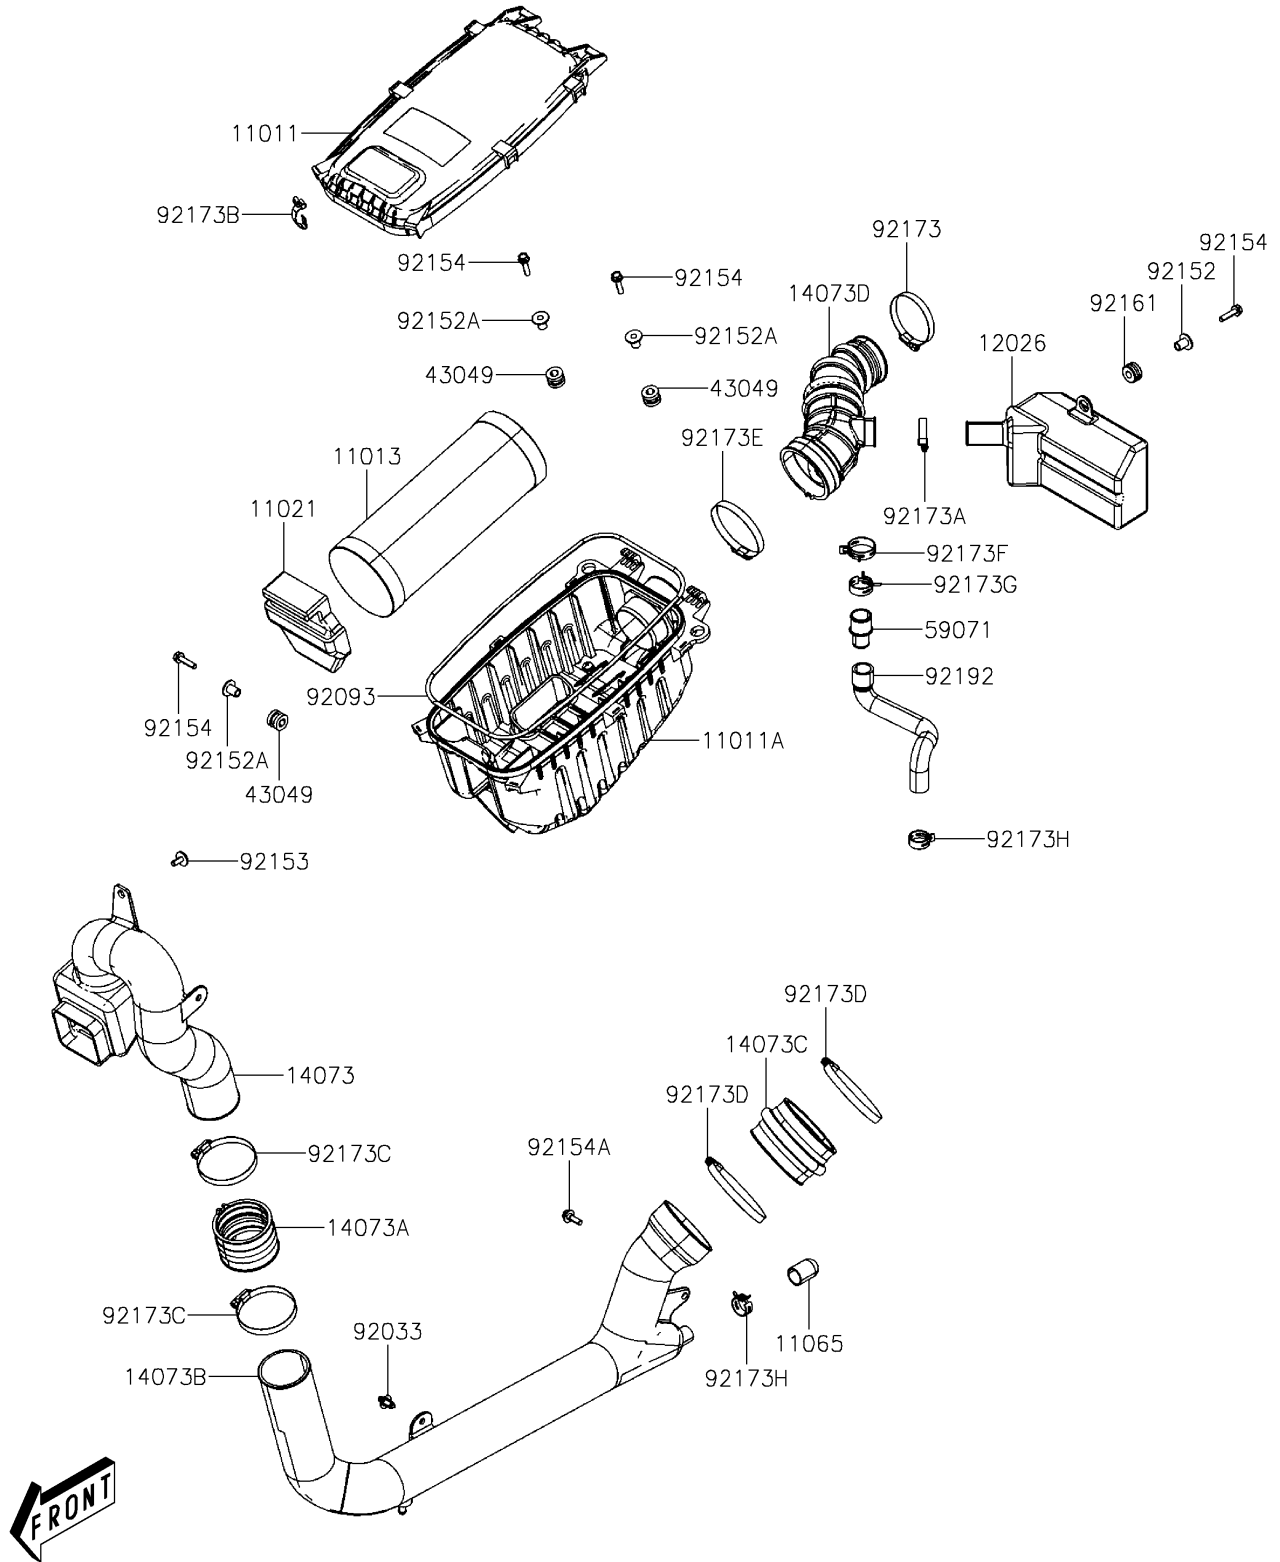

2021 MULE PRO-MX™ EPS CAMO PARTS DIAGRAM

Air Cleaner

E1130

2021 MULE PRO-MX™ EPS CAMO PARTS LIST

Air Cleaner

ITEM NAME	PART NUMBER	QUANTITY
CASE-AIR FILTER,UPP (Ref # 11011)	11011-Y012	1
CASE-AIR FILTER,LWR (Ref # 11011A)	11011-Y013	1
ELEMENT-AIR FILTER (Ref # 11013)	11013-Y005	1
CASE-ASSY,AIR FILTER (Ref # 11021)	11021-Y002	1
CAP,DRAIN (Ref # 11065)	11065-Y036	1
CHAMBER,NOISE SILENCE (Ref # 12026)	12026-Y002	1
DUCT,INTAKE (Ref # 14073)	14073-Y018	1
DUCT,JOINT (Ref # 14073A)	14073-Y019	1
DUCT,INTAKE (Ref # 14073B)	14073-Y020	1
DUCT,JOINT (Ref # 14073C)	14073-Y021	1
DUCT,CHAMBER (Ref # 14073D)	14073-Y022	1
PACKING (Ref # 43049)	43049-Y006	3
JOINT (Ref # 59071)	59071-Y009	1
RING-SNAP (Ref # 92033)	92033-Y033	1
SEAL,AIR FILTER (Ref # 92093)	92093-Y031	1
COLLAR (Ref # 92152)	92152-Y013	1
COLLAR (Ref # 92152A)	92152-Y056	3
BOLT,6X16 (Ref # 92153)	92153-Y018	1
BOLT,FLANGE,6X25 (Ref # 92154)	92154-Y130	4
BOLT,FLANGE,6MM (Ref # 92154A)	92154-Y180	1
DAMPER (Ref # 92161)	92161-Y046	1
CLAMP (Ref # 92173)	92173-Y030	1
CLAMP (Ref # 92173A)	92173-Y031	1
CLAMP (Ref # 92173B)	92173-Y063	6
CLAMP (Ref # 92173C)	92173-Y065	2
CLAMP (Ref # 92173D)	92173-Y066	2
CLAMP (Ref # 92173E)	92173-Y074	1
CLAMP (Ref # 92173F)	92173-Y079	1
CLAMP (Ref # 92173G)	92173-Y080	1

2021 MULE PRO-MX™ EPS CAMO PARTS LIST

Air Cleaner

ITEM NAME	PART NUMBER	QUANTITY
CLAMP (Ref # 92173H)	92173-Y082	2
TUBE,BREATHER (Ref # 92192)	92192-Y068	1