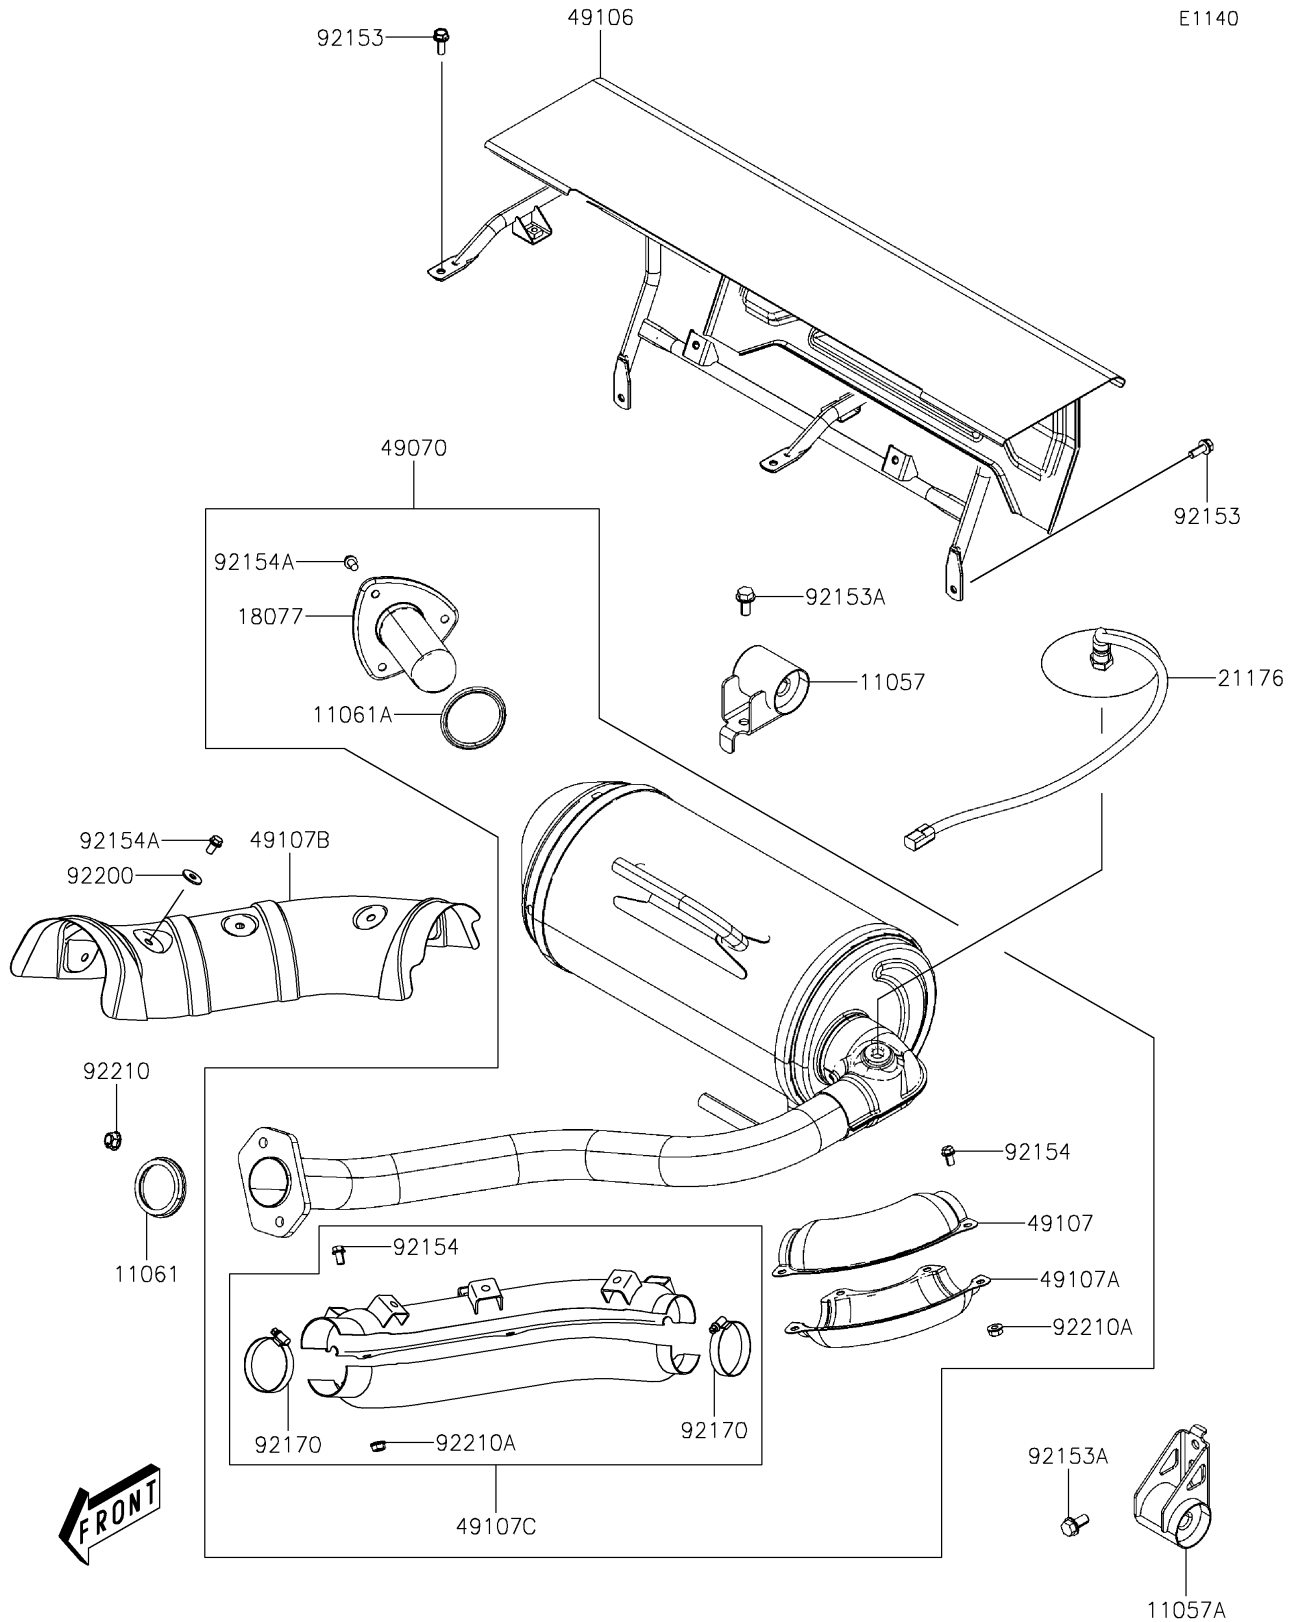

2021 MULE PRO-MX™ EPS CAMO PARTS DIAGRAM

Muffler(s)

2021 MULE PRO-MX™ EPS CAMO PARTS LIST

Muffler(s)

ITEM NAME	PART NUMBER	QUANTITY
BRACKET (Ref # 11057)	11057-Y001	1
BRACKET (Ref # 11057A)	11057-Y002	1
GASKET,EXHAUST PIPE (Ref # 11061)	11061-Y065	1
GASKET,SPARK ARRESTER (Ref # 11061A)	11061-Y066	1
ARRESTER-SPARK (Ref # 18077)	18077-Y003	1
SENSOR,OXYGEN (Ref # 21176)	21176-0888	1
MUFFLER-COMP (Ref # 49070)	49070-Y001	1
COVER-MUFFLER (Ref # 49106)	49106-Y005	1
COVER-EXHAUST PIPE,RR,UPP (Ref # 49107)	49107-Y005	1
COVER-EXHAUST PIPE,RR,LWR (Ref # 49107A)	49107-Y006	1
COVER-EXHAUST PIPE,UPP (Ref # 49107B)	49107-Y009	1
COVER-EXHAUST PIPE,FR,UPP&LWR (Ref # 49107C)	49107-Y010	1
BOLT,FLANGE,6X12 (Ref # 92153)	92153-Y023	4
BOLT,FLANGE,8X16 (Ref # 92153A)	92153-Y032	2
BOLT,FLANGE,6X10 (Ref # 92154)	92154-Y166	6
BOLT,FLANGE,6X12 (Ref # 92154A)	92154-Y225	9
CLAMP (Ref # 92170)	92170-1674	2
WASHER,6.5X17.7X1.5 (Ref # 92200)	92200-Y104	6
NUT,8MM (Ref # 92210)	92210-Y076	2
NUT,FLANGE,6MM (Ref # 92210A)	92210-Y098	6