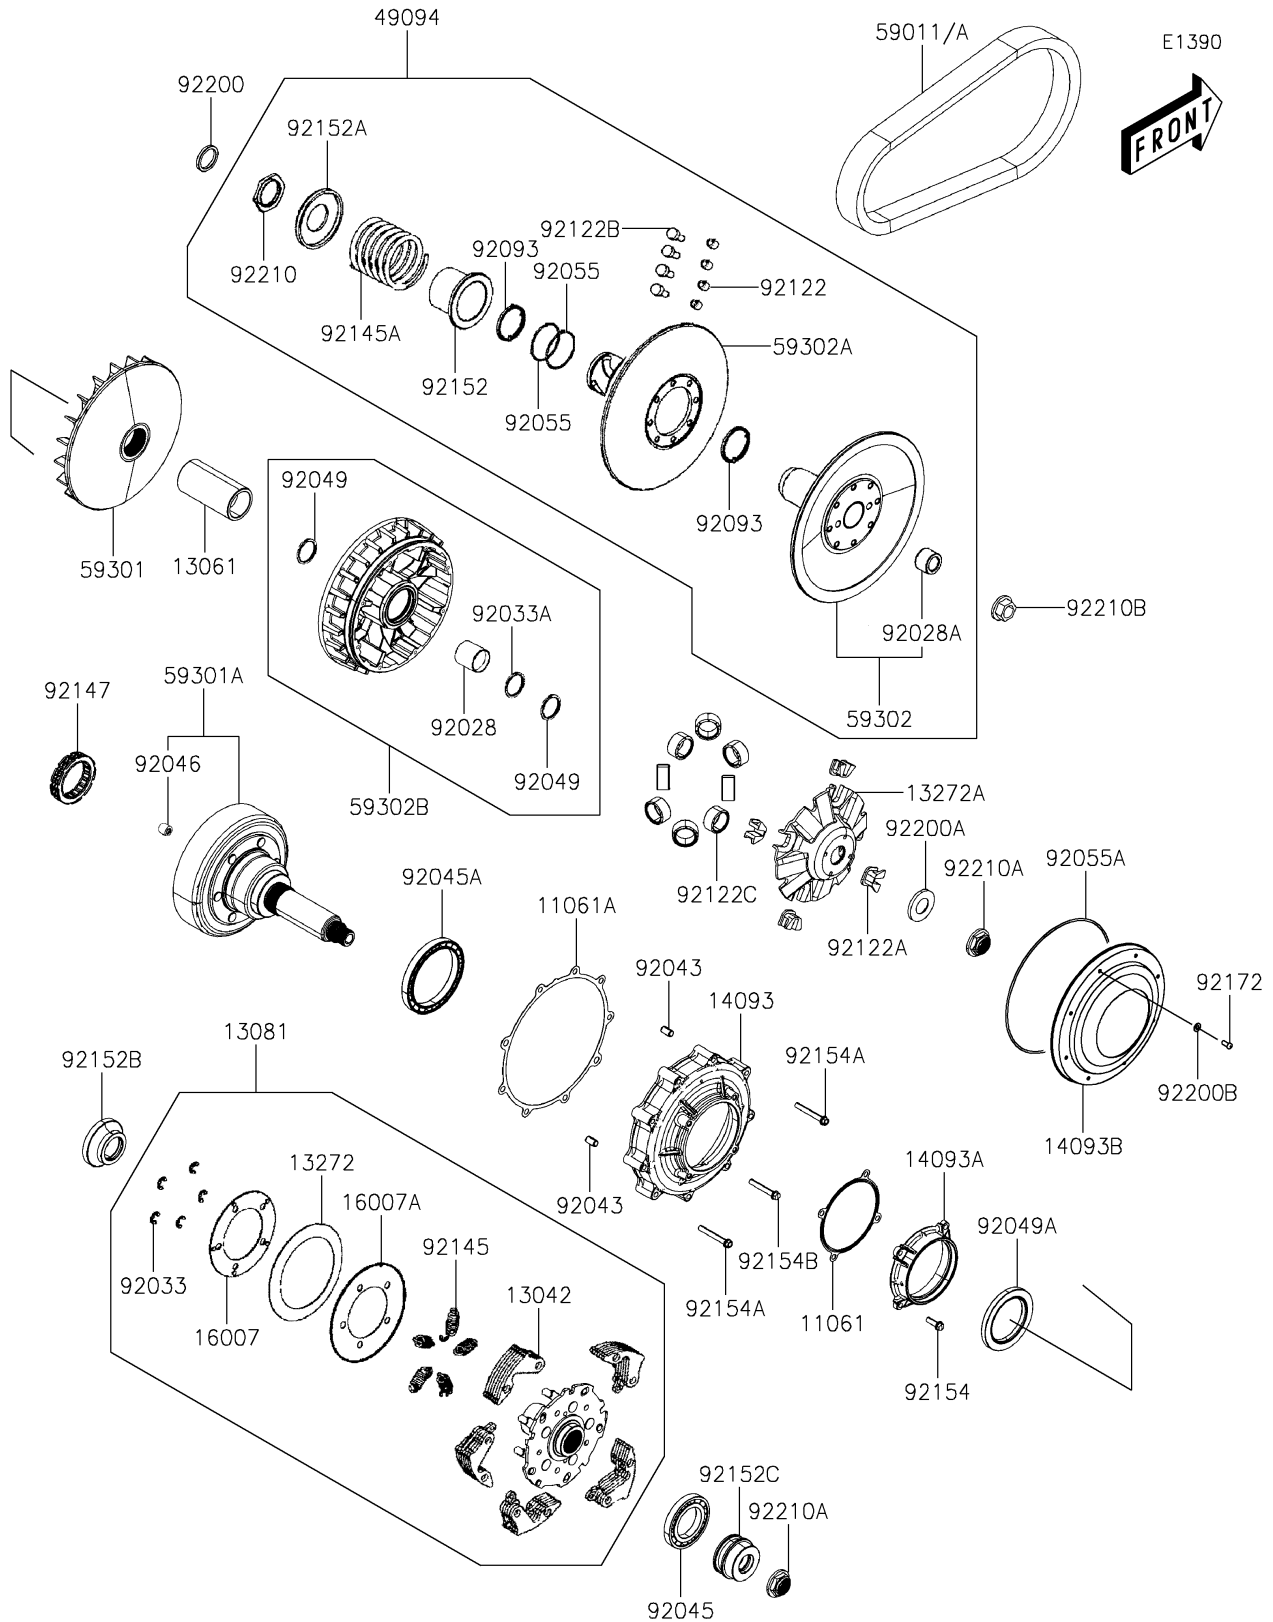

2021 MULE PRO-MX™ EPS CAMO PARTS DIAGRAM

Belt Converter

2021 MULE PRO-MX™ EPS CAMO PARTS LIST

Belt Converter

ITEM NAME	PART NUMBER	QUANTITY
GASKET,PRIMARY SHAFT COVER (Ref # 11061)	11061-Y059	1
GASKET,CLUTCH COVER (Ref # 11061A)	11061-Y060	1
WEIGHT,CLUTCH (Ref # 13042)	13042-Y008	5
BOSS,DRIVE FACE (Ref # 13061)	13061-Y004	1
CLUTCH-ASSY,PRIMARY (Ref # 13081)	13081-Y001	1
PLATE,ADJUSTER SPRING (Ref # 13272)	13272-Y027	1
PLATE,RAMP (Ref # 13272A)	13272-Y028	1
COVER,CLUTCH (Ref # 14093)	14093-Y004	1
COVER,PRIMARY SHAFT (Ref # 14093A)	14093-Y005	1
COVER,MOVABLE (Ref # 14093B)	14093-Y050	1
SEAT-SPRING (Ref # 16007)	16007-Y007	1
SEAT-SPRING (Ref # 16007A)	16007-Y008	1
CONVERTER-ASSY-DRIVEN (Ref # 49094)	49094-Y007	1
BELT,DRIVE(STD) (Ref # 59011)	59011-Y006	1
BELT,DRIVE(OPTION) (Ref # 59011A)	59011-Y010	1
SHEAVE-MOVABLE (Ref # 59301)	59301-Y006	1
SHEAVE-MOVABLE,PRIMARY DRIVE (Ref # 59301A)	59301-Y007	1
SHEAVE-COMP,MOVABLE (Ref # 59302)	59302-Y017	1
SHEAVE-COMP (Ref # 59302A)	59302-Y018	1
SHEAVE-COMP,MOVABLE (Ref # 59302B)	59302-Y020	1
BUSHING,42X47X45.6 (Ref # 92028)	92028-Y002	1
BUSHING (Ref # 92028A)	92028-Y003	1
RING-SNAP,7MM (Ref # 92033)	92033-Y042	5
RING-SNAP,46.5MM (Ref # 92033A)	92033-Y043	1
PIN,8X14 (Ref # 92043)	92043-Y012	2
BEARING-BALL,16008 (Ref # 92045)	92045-Y046	1
BEARING-BALL,6815 (Ref # 92045A)	92045-Y052	1
BEARING-NEEDLE,14X22X20 (Ref # 92046)	92046-Y010	1
SEAL-OIL,42X51X4 (Ref # 92049)	92049-Y043	2