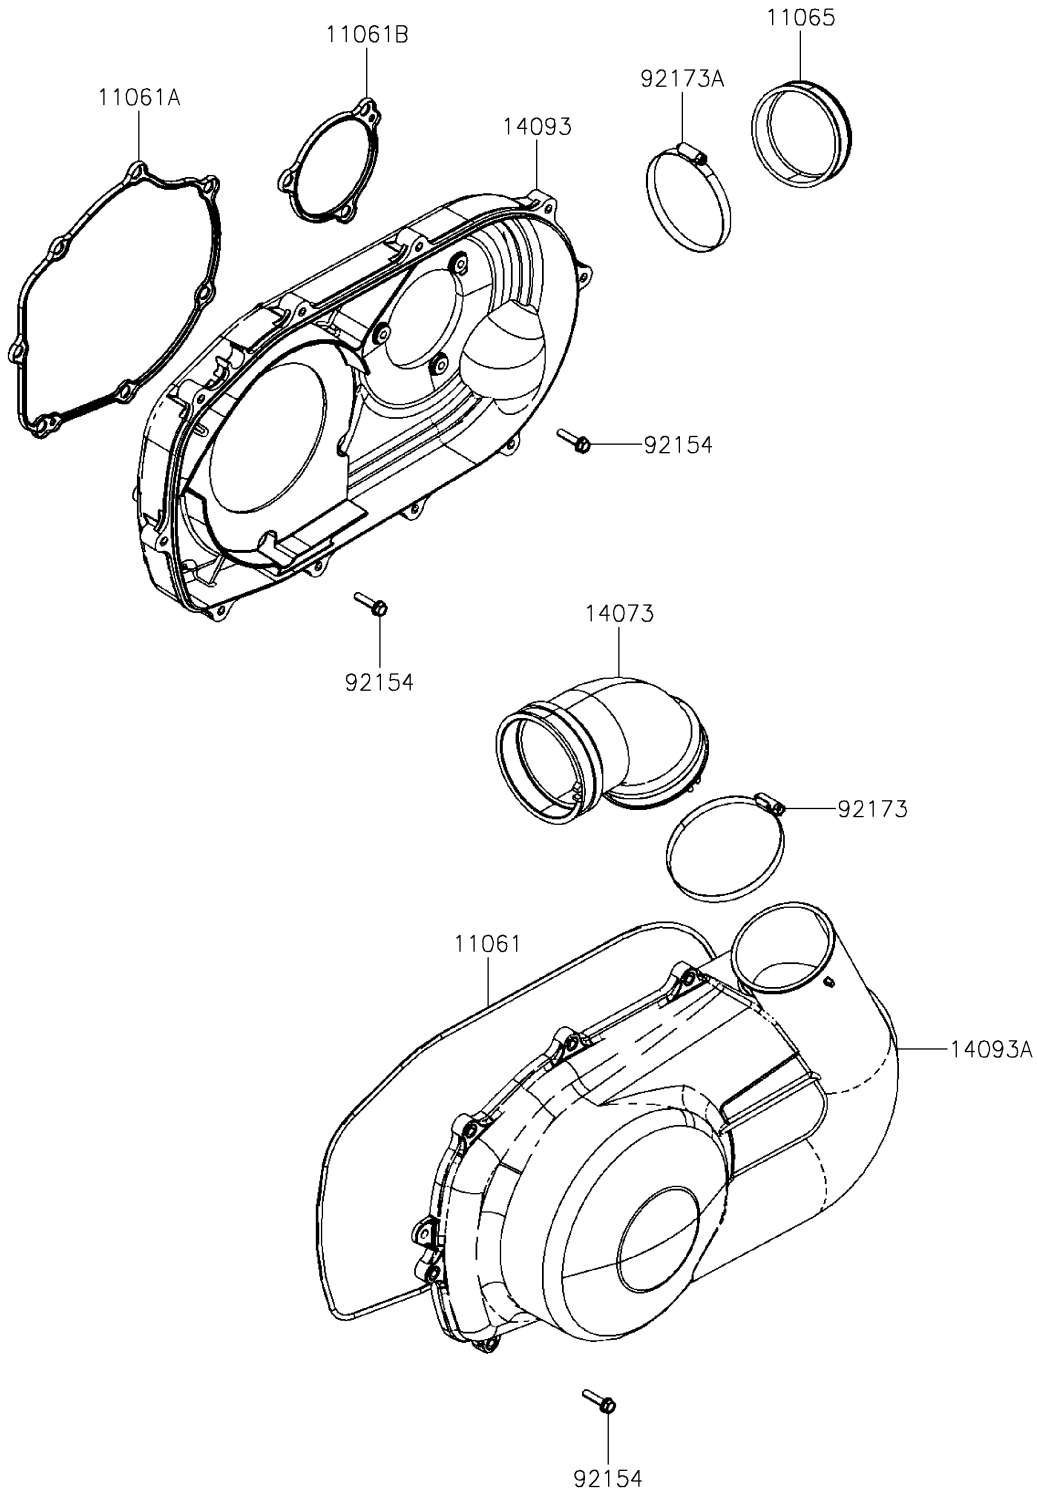

2021 MULE PRO-MX™ EPS CAMO PARTS DIAGRAM

Converter Cover

E1393

2021 MULE PRO-MX™ EPS CAMO PARTS LIST

Converter Cover

ITEM NAME	PART NUMBER	QUANTITY
GASKET,CRANK CASE COVER,RH (Ref # 11061)	11061-Y056	1
GASKET,CVT CASE,RR (Ref # 11061A)	11061-Y057	1
GASKET,CVT CASE,FR (Ref # 11061B)	11061-Y058	1
CAP,CVT CASE (Ref # 11065)	11065-Y034	1
DUCT,CRANK CASE COVER (Ref # 14073)	14073-Y010	1
COVER,RH (Ref # 14093)	14093-Y001	1
COVER,CRANK CASE,RH (Ref # 14093A)	14093-Y003	1
BOLT,FLANGE,6X25 (Ref # 92154)	92154-Y130	20
CLAMP (Ref # 92173)	92173-Y064	1
CLAMP (Ref # 92173A)	92173-Y066	1