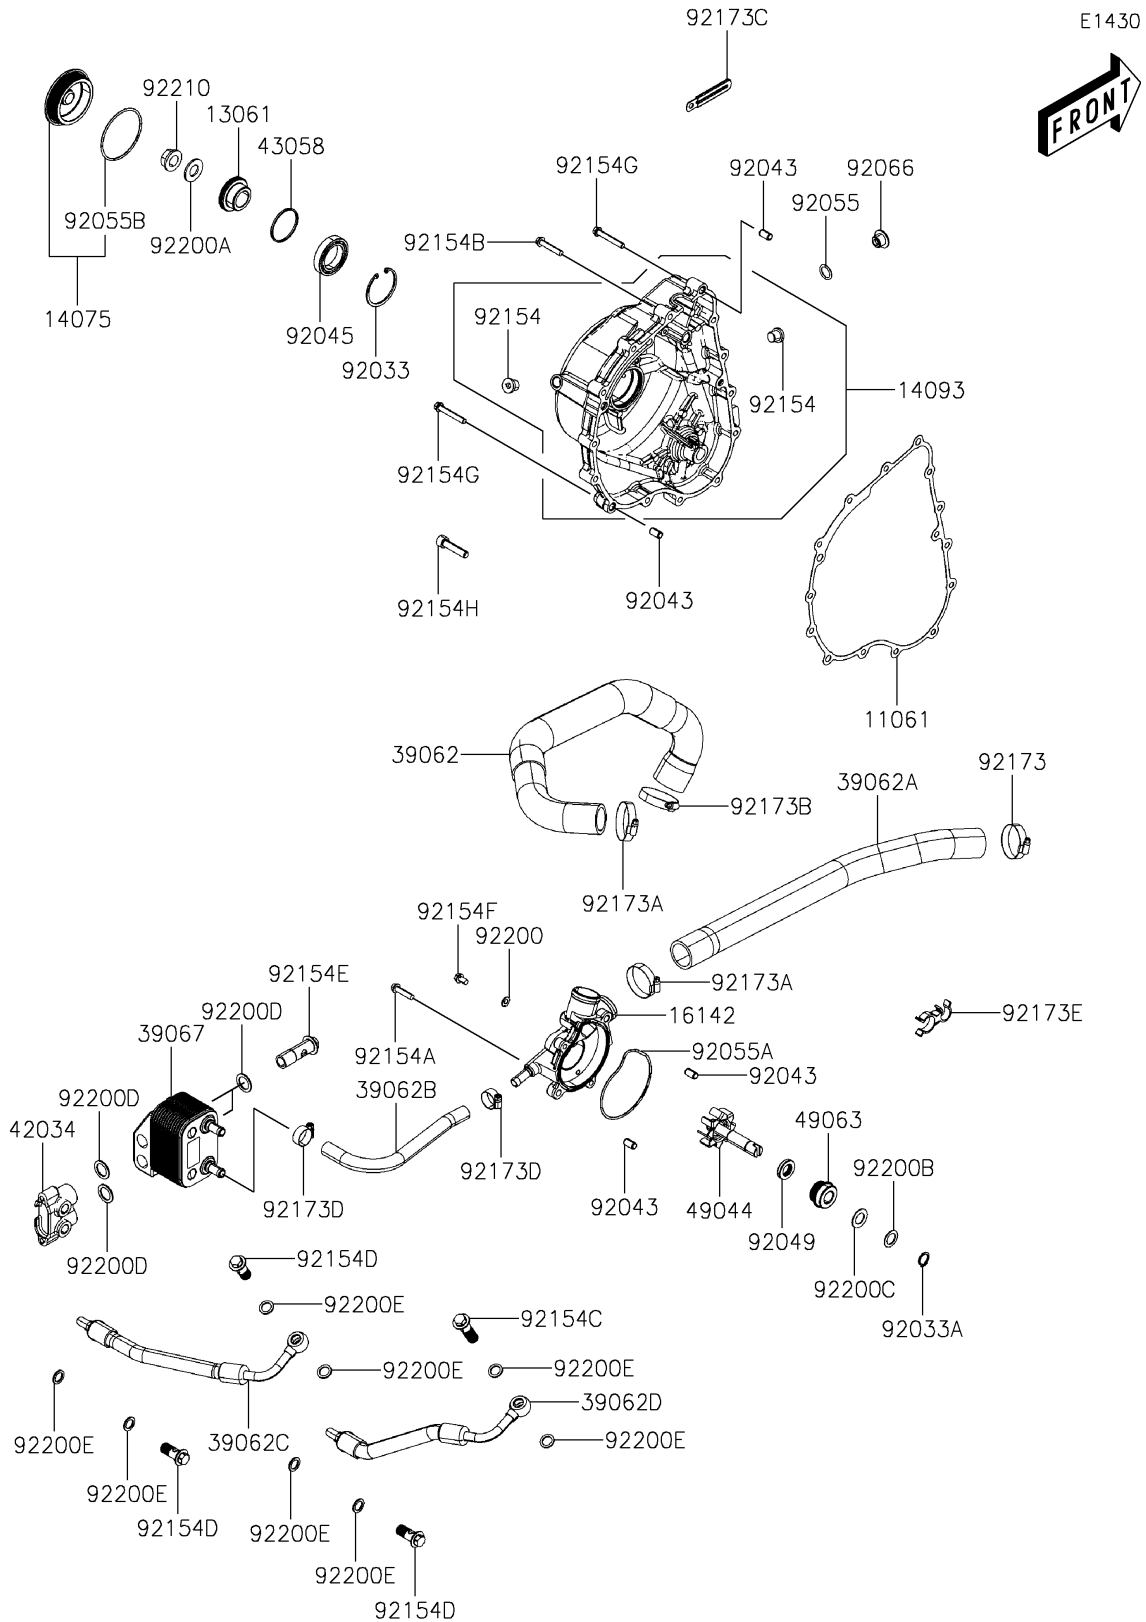

2021 MULE PRO-MX™ EPS CAMO PARTS DIAGRAM

Engine Cover(s)

2021 MULE PRO-MX™ EPS CAMO PARTS LIST

Engine Cover(s)

ITEM NAME	PART NUMBER	QUANTITY
GASKET,CRANK CASE COVER,RH (Ref # 11061)	11061-Y055	1
BOSS,RACHET (Ref # 13061)	13061-Y005	1
CAP-ASSY (Ref # 14075)	14075-Y006	1
COVER,CRANK CASE,RH (Ref # 14093)	14093-Y002	1
COVER-PUMP,WATER (Ref # 16142)	16142-Y002	1
HOSE-COOLING (Ref # 39062)	39062-Y015	1
HOSE-COOLING (Ref # 39062A)	39062-Y018	1
HOSE-COOLING (Ref # 39062B)	39062-Y021	1
HOSE-COOLING (Ref # 39062C)	39062-Y022	1
HOSE-COOLING (Ref # 39062D)	39062-Y023	1
COOLER-OIL (Ref # 39067)	39067-Y001	1
COUPLING,OIL COOLER (Ref # 42034)	42034-Y002	1
RING,OIL PATH (Ref # 43058)	43058-Y001	1
PUMP-WATER (Ref # 49044)	49044-Y002	1
SEAL-MECHANICAL (Ref # 49063)	49063-Y003	1
RING-SNAP (Ref # 92033)	92033-Y027	1
RING-SNAP (Ref # 92033A)	92033-Y028	1
PIN,8X14 (Ref # 92043)	92043-Y012	4
BEARING-BALL,6906 (Ref # 92045)	92045-Y044	1
SEAL-OIL,14X24X5 (Ref # 92049)	92049-0824	1
RING-O,13.8X2.5 (Ref # 92055)	92055-Y023	1
RING-O,WATER PUMP (Ref # 92055A)	92055-Y058	1
RING-O,17.8X2.4 (Ref # 92055B)	92055-Y064	1
PLUG,COVER (Ref # 92066)	92066-Y009	1
BOLT,SEALING,12MM (Ref # 92154)	92154-Y009	2
BOLT,FLANGE,6X25 (Ref # 92154A)	92154-Y066	4
BOLT,FLANGE,6X32 (Ref # 92154B)	92154-Y128	12
BOLT (Ref # 92154C)	92154-Y172	1
BOLT (Ref # 92154D)	92154-Y173	3