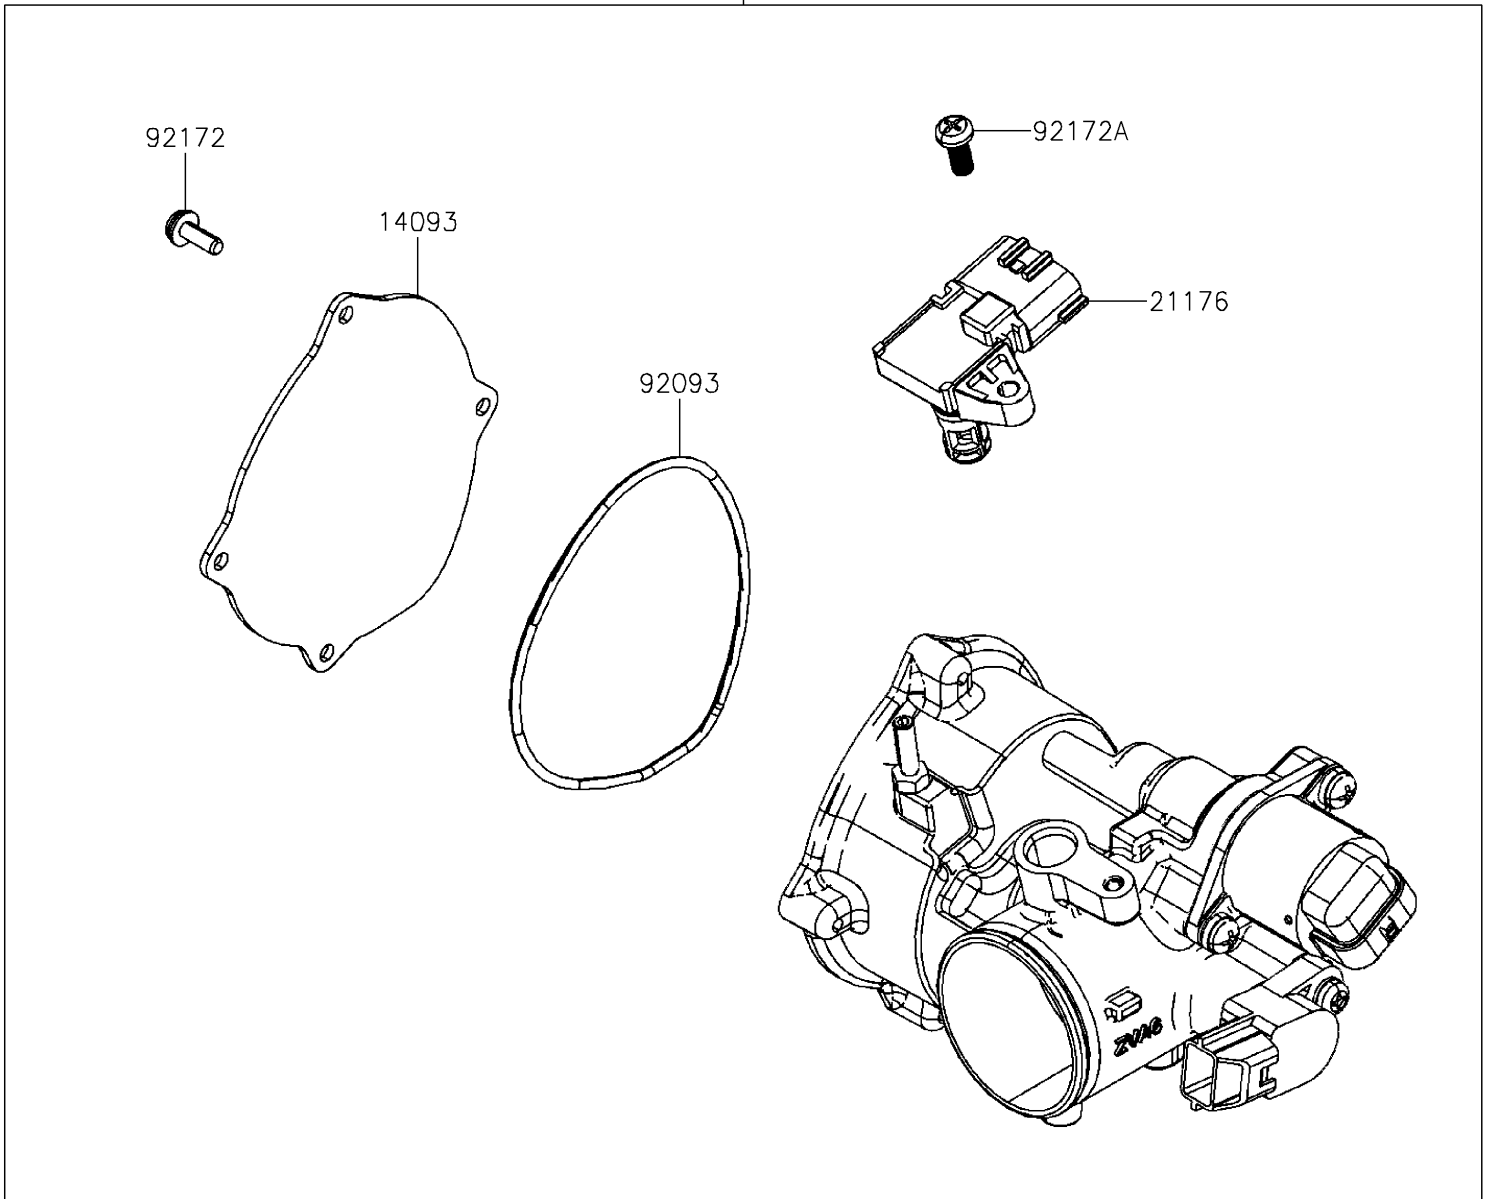

2021 MULE PRO-MX™ EPS CAMO PARTS DIAGRAM

Throttle

E1510

16163

2021 MULE PRO-MX™ EPS CAMO PARTS LIST

Throttle

ITEM NAME	PART NUMBER	QUANTITY
-----------	-------------	----------