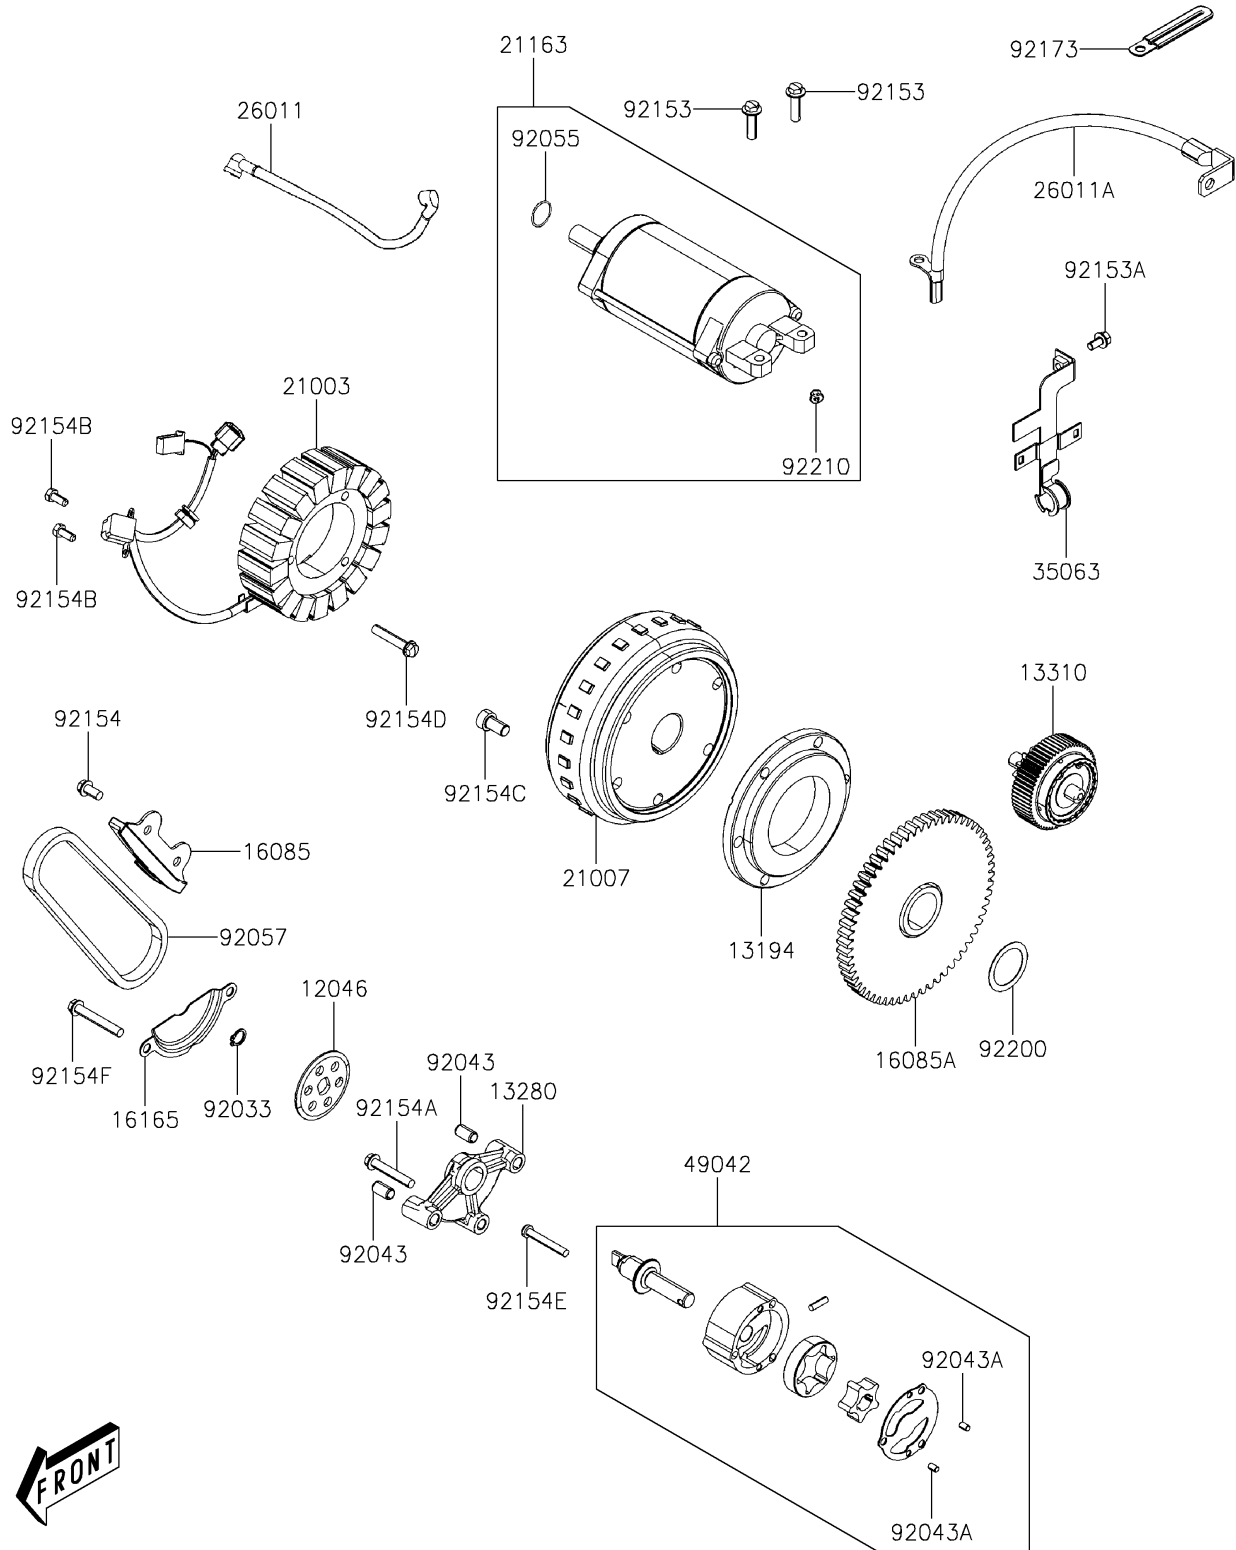

2021 MULE PRO-MX™ EPS CAMO PARTS DIAGRAM

Generator

E1810

2021 MULE PRO-MX™ EPS CAMO PARTS LIST

Generator

ITEM NAME	PART NUMBER	QUANTITY
SPROCKET,OIL PUMP DRIVE (Ref # 12046)	12046-Y006	1
CLUTCH-ONEWAY (Ref # 13194)	13194-Y001	1
HOLDER,OIL PUMP SHAFT (Ref # 13280)	13280-Y018	1
SHAFT-ASSY,REDUCTION (Ref # 13310)	13310-Y004	1
GEAR,START REDUCTION (Ref # 16085)	16085-Y017	1
GEAR,STARTING CLUTCH (Ref # 16085A)	16085-Y018	1
SEPARATOR,OIL (Ref # 16165)	16165-Y007	1
STATOR (Ref # 21003)	21003-Y010	1
ROTOR (Ref # 21007)	21007-Y010	1
STARTER-ELECTRIC (Ref # 21163)	21163-Y006	1
WIRE-LEAD,STARTER MOTOR (Ref # 26011)	26011-Y010	1
WIRE-LEAD,EARTH (Ref # 26011A)	26011-Y013	1
STAY (Ref # 35063)	35063-Y036	1
PUMP-OIL,ASSY (Ref # 49042)	49042-Y006	1
RING-SNAP,10MM (Ref # 92033)	92033-Y019	1
PIN,8X14 (Ref # 92043)	92043-Y012	2
PIN,DOWEL,4X65 (Ref # 92043A)	92043-Y015	2
RING-O,24.4X3.1 (Ref # 92055)	92055-Y025	1
CHAIN,OIL PUMP (Ref # 92057)	92057-Y013	1
BOLT,FLANGE,6X22 (Ref # 92153)	92153-Y003	2
BOLT,5X10 (Ref # 92153A)	92153-Y058	1
BOLT,FLANGE,6X12 (Ref # 92154)	92154-Y035	2
BOLT,FLANGE,6X35 (Ref # 92154A)	92154-Y069	1
BOLT,HEX,5X12 (Ref # 92154B)	92154-Y111	2
BOLT,8X15 (Ref # 92154C)	92154-Y123	6
BOLT,FLANGE,6X32 (Ref # 92154D)	92154-Y128	3
BOLT,5X35 (Ref # 92154E)	92154-Y185	3
BOLT,FLANGE,6X40 (Ref # 92154F)	92154-Y209	2
CLAMP (Ref # 92173)	92173-Y004	1

2021 MULE PRO-MX™ EPS CAMO PARTS LIST

Generator

ITEM NAME	PART NUMBER	QUANTITY
WASHER,27.2X36X0.5 (Ref # 92200)	92200-Y097	1
NUT,6MM (Ref # 92210)	92210-Y039	1