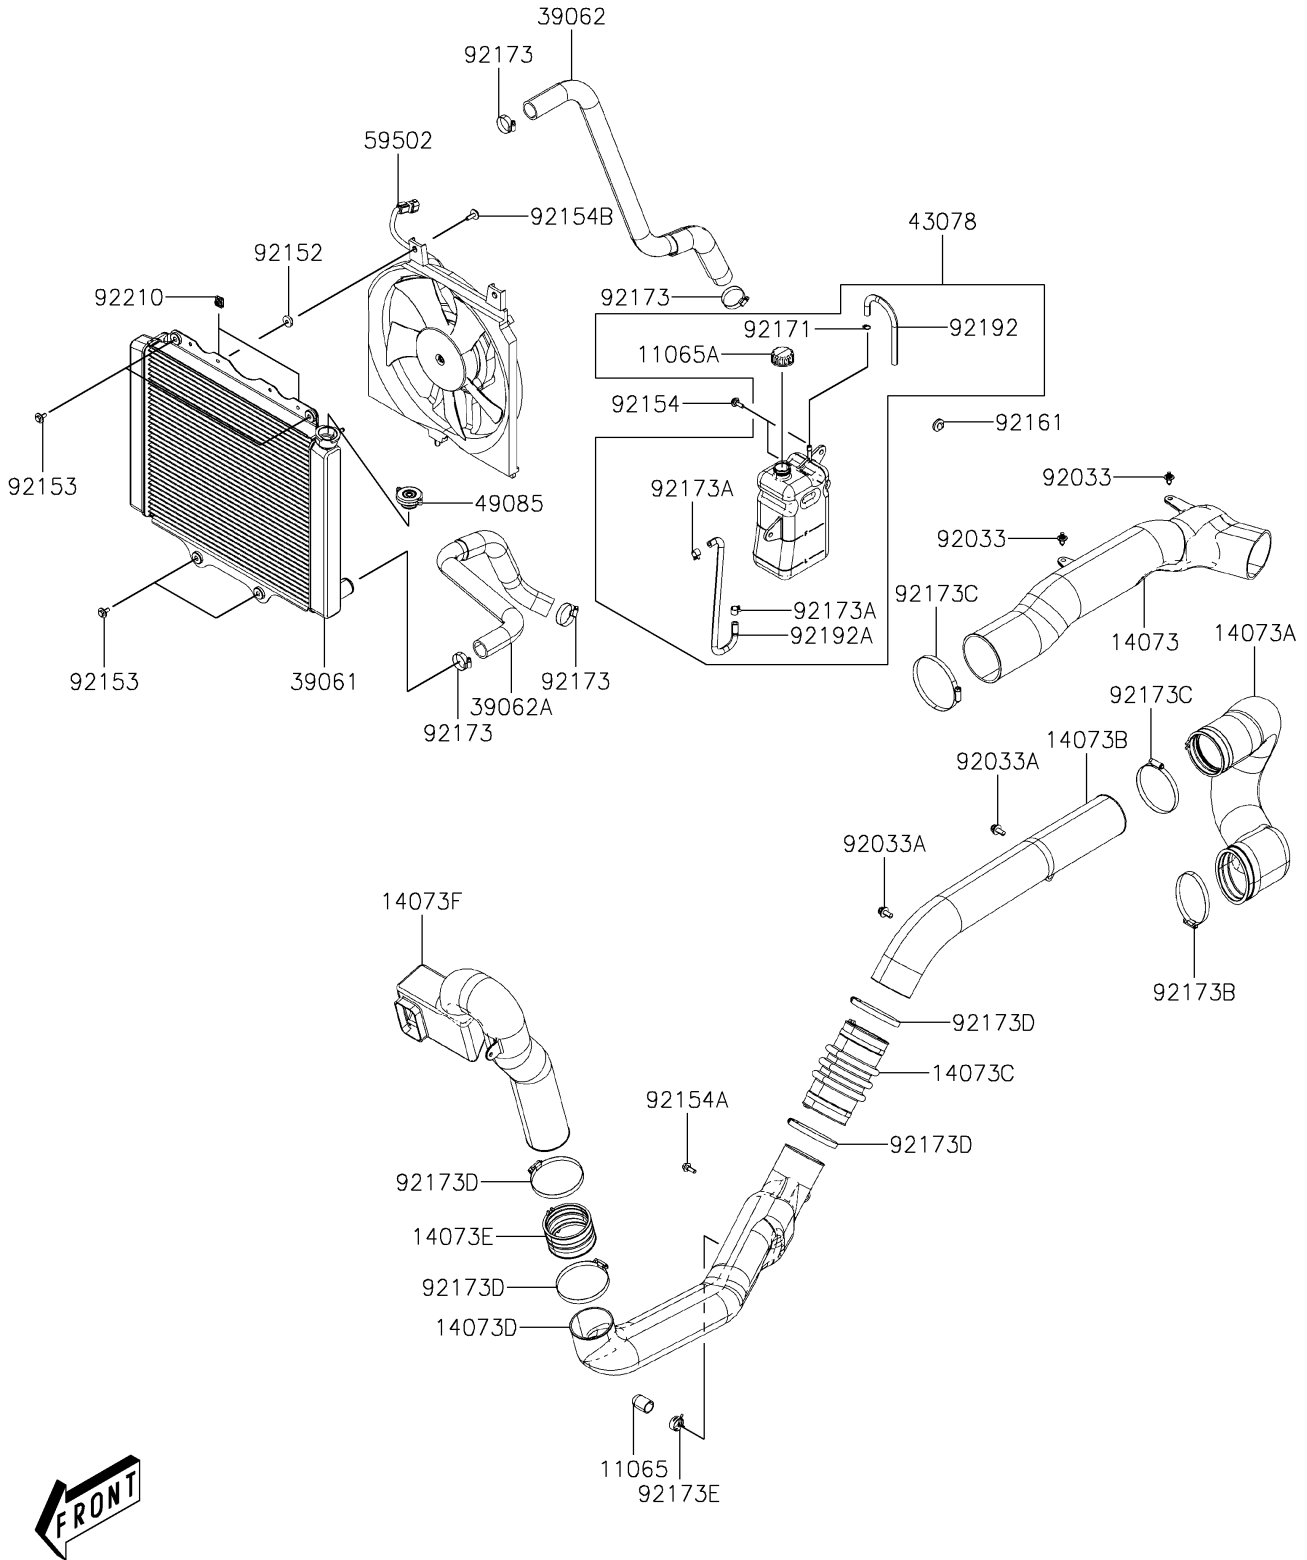

# 2021 MULE PRO-MX™ EPS CAMO PARTS DIAGRAM

Cooling

E3035

## 2021 MULE PRO-MX™ EPS CAMO PARTS LIST

### Cooling

ITEM NAME	PART NUMBER	QUANTITY
CAP,DRAIN (Ref # 11065)	11065-Y036	1
CAP,RESERVE TANK (Ref # 11065A)	11065-Y037	1
DUCT (Ref # 14073)	14073-Y011	1
DUCT,INTAKE (Ref # 14073A)	14073-Y012	1
DUCT,INTAKE (Ref # 14073B)	14073-Y013	1
DUCT,INTAKE (Ref # 14073C)	14073-Y014	1
DUCT,INTAKE (Ref # 14073D)	14073-Y015	1
DUCT,INTAKE (Ref # 14073E)	14073-Y016	1
DUCT,INTAKE (Ref # 14073F)	14073-Y017	1
RADIATOR-ASSY (Ref # 39061)	39061-Y004	1
HOSE-COOLING (Ref # 39062)	39062-Y016	1
HOSE-COOLING (Ref # 39062A)	39062-Y017	1
RESERVOIR (Ref # 43078)	43078-Y004	1
CAP-ASSY-PRESSURE (Ref # 49085)	49085-Y005	1
FAN-ASSY (Ref # 59502)	59502-Y003	1
RING-SNAP (Ref # 92033)	92033-Y033	2
RING-SNAP (Ref # 92033A)	92033-Y035	2
COLLAR (Ref # 92152)	92152-Y072	2
BOLT,6X20 (Ref # 92153)	92153-Y019	4
BOLT,6X18 (Ref # 92154)	92154-Y177	2
BOLT,FLANGE,6MM (Ref # 92154A)	92154-Y180	1
BOLT,6X22 (Ref # 92154B)	92154-Y191	2
DAMPER (Ref # 92161)	92161-Y048	1
CLAMP (Ref # 92171)	92171-Y011	1
CLAMP,28.6MM (Ref # 92173)	92173-1205	4
CLAMP,10.5 (Ref # 92173A)	92173-Y023	2
CLAMP (Ref # 92173B)	92173-Y062	1
CLAMP (Ref # 92173C)	92173-Y064	2
CLAMP (Ref # 92173D)	92173-Y066	4

### Cooling

ITEM NAME	PART NUMBER	QUANTITY
CLAMP (Ref # 92173E)	92173-Y082	1
TUBE,DRAIN (Ref # 92192)	92192-Y069	1
TUBE (Ref # 92192A)	92192-Y070	1
NUT,6MM (Ref # 92210)	92210-Y089	2