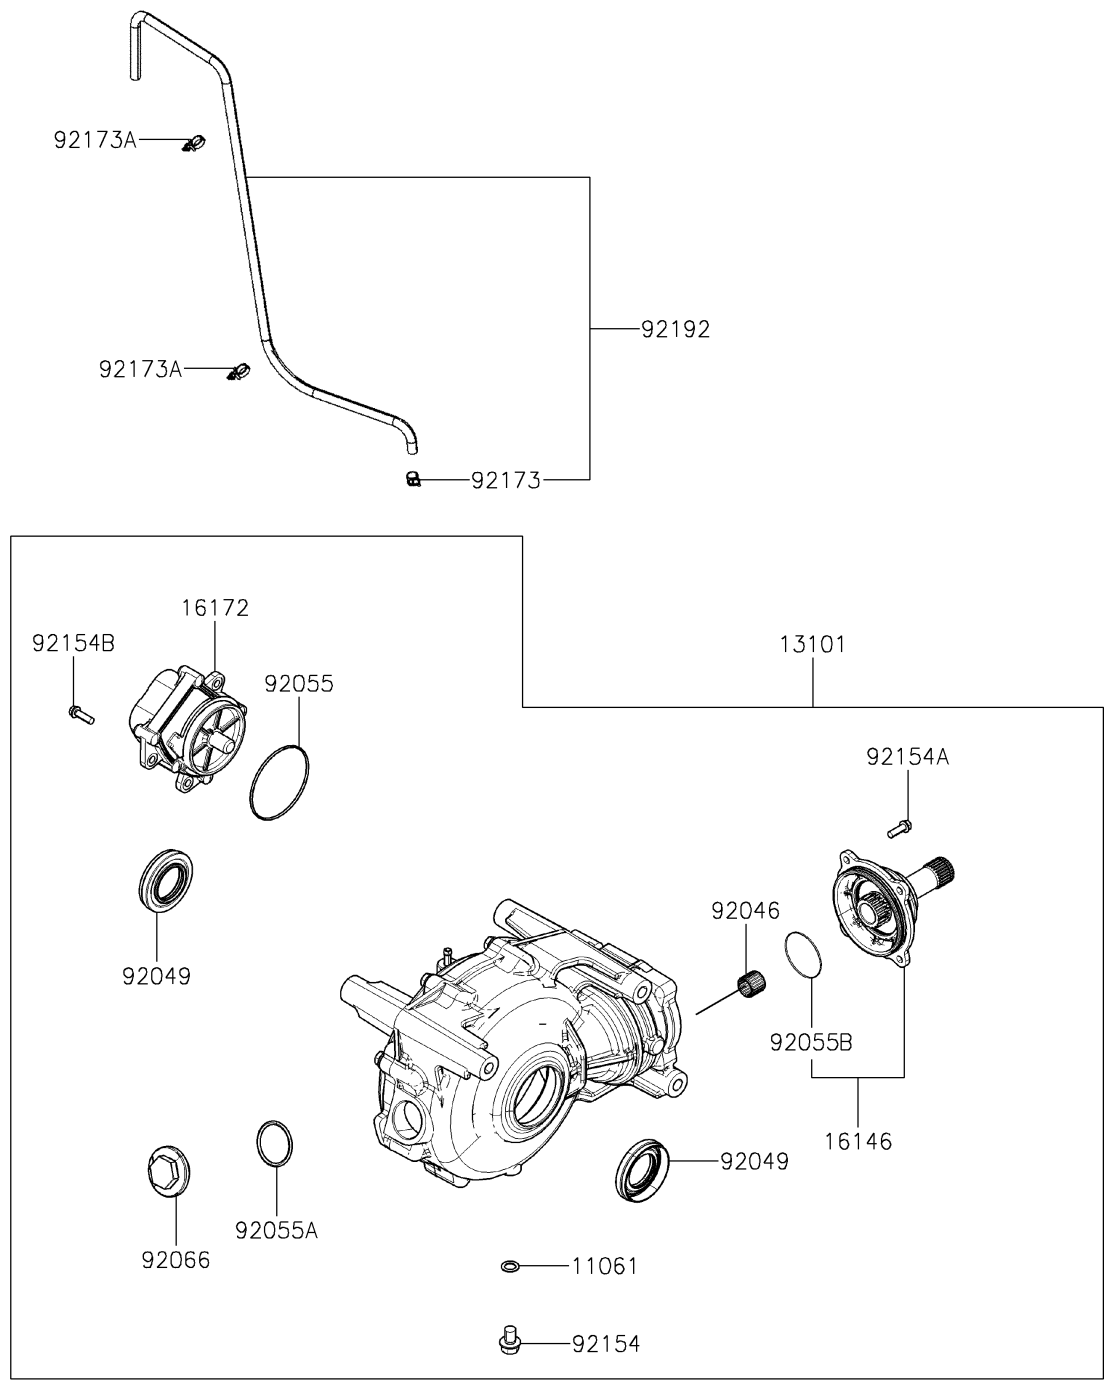

# 2021 MULE PRO-MX™ EPS CAMO PARTS DIAGRAM

Drive Shaft-Front

E3136

## 2021 MULE PRO-MX™ EPS CAMO PARTS LIST

### Drive Shaft-Front

ITEM NAME	PART NUMBER	QUANTITY
GASKET (Ref # 11061)	11061-Y067	1
GEAR-ASSY,FR (Ref # 13101)	13101-Y004	1
COVER-ASSY (Ref # 16146)	16146-Y002	1
ACTUATOR (Ref # 16172)	16172-0030	1
BEARING-NEEDLE,16X20X16.8 (Ref # 92046)	92046-0630	1
SEAL-OIL (Ref # 92049)	92049-0749	2
RING-O (Ref # 92055)	92055-Y070	1
RING-O (Ref # 92055A)	92055-Y071	1
RING-O (Ref # 92055B)	92055-Y073	1
PLUG (Ref # 92066)	92066-Y022	1
BOLT,FLANGE,10X14 (Ref # 92154)	92154-Y219	1
BOLT,FLANGE,6X18 (Ref # 92154A)	92154-Y222	4
BOLT,FLANGE,6X20 (Ref # 92154B)	92154-Y223	3
CLAMP,10.5 (Ref # 92173)	92173-Y023	1
CLAMP (Ref # 92173A)	92173-Y078	2
TUBE,DIFF CASE (Ref # 92192)	92192-Y071	1