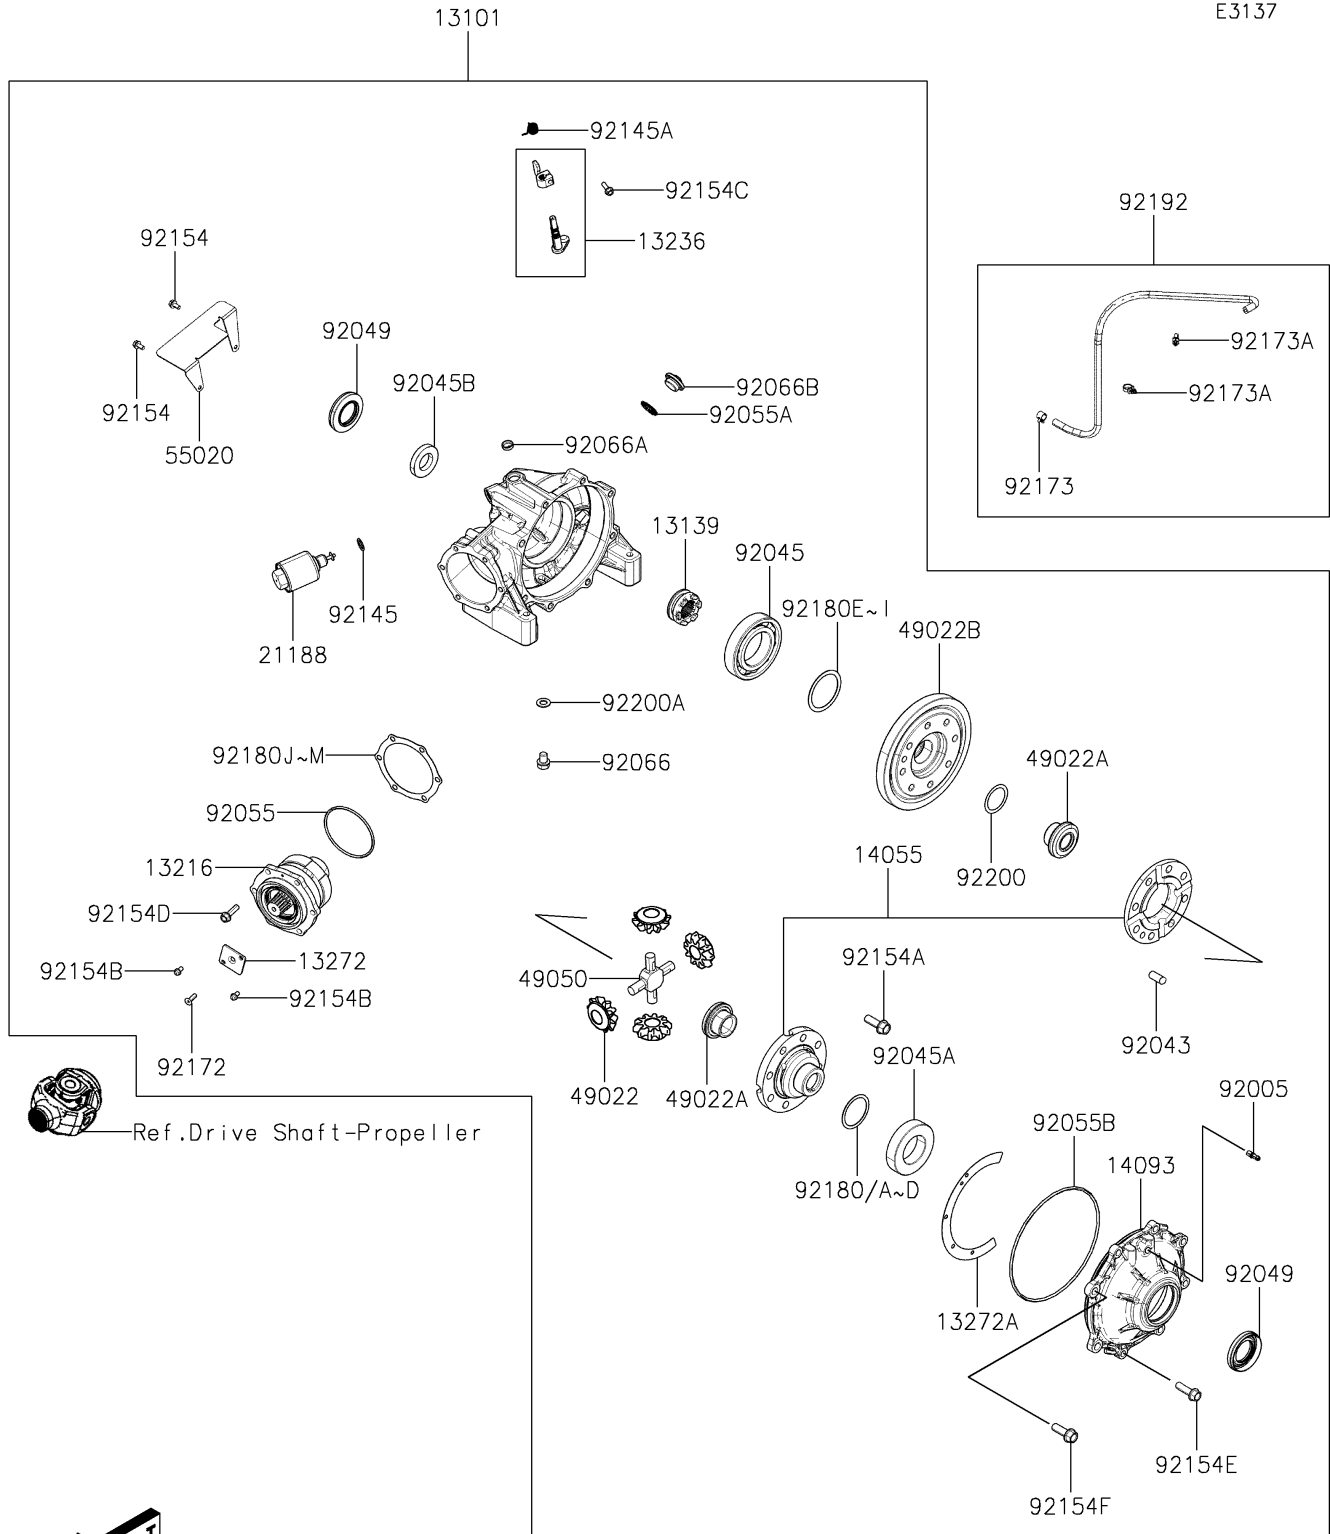

2021 MULE PRO-MX™ EPS CAMO PARTS DIAGRAM

Drive Shaft-Rear

E3137

2021 MULE PRO-MX™ EPS CAMO PARTS LIST

Drive Shaft-Rear

ITEM NAME	PART NUMBER	QUANTITY
-----------	-------------	----------