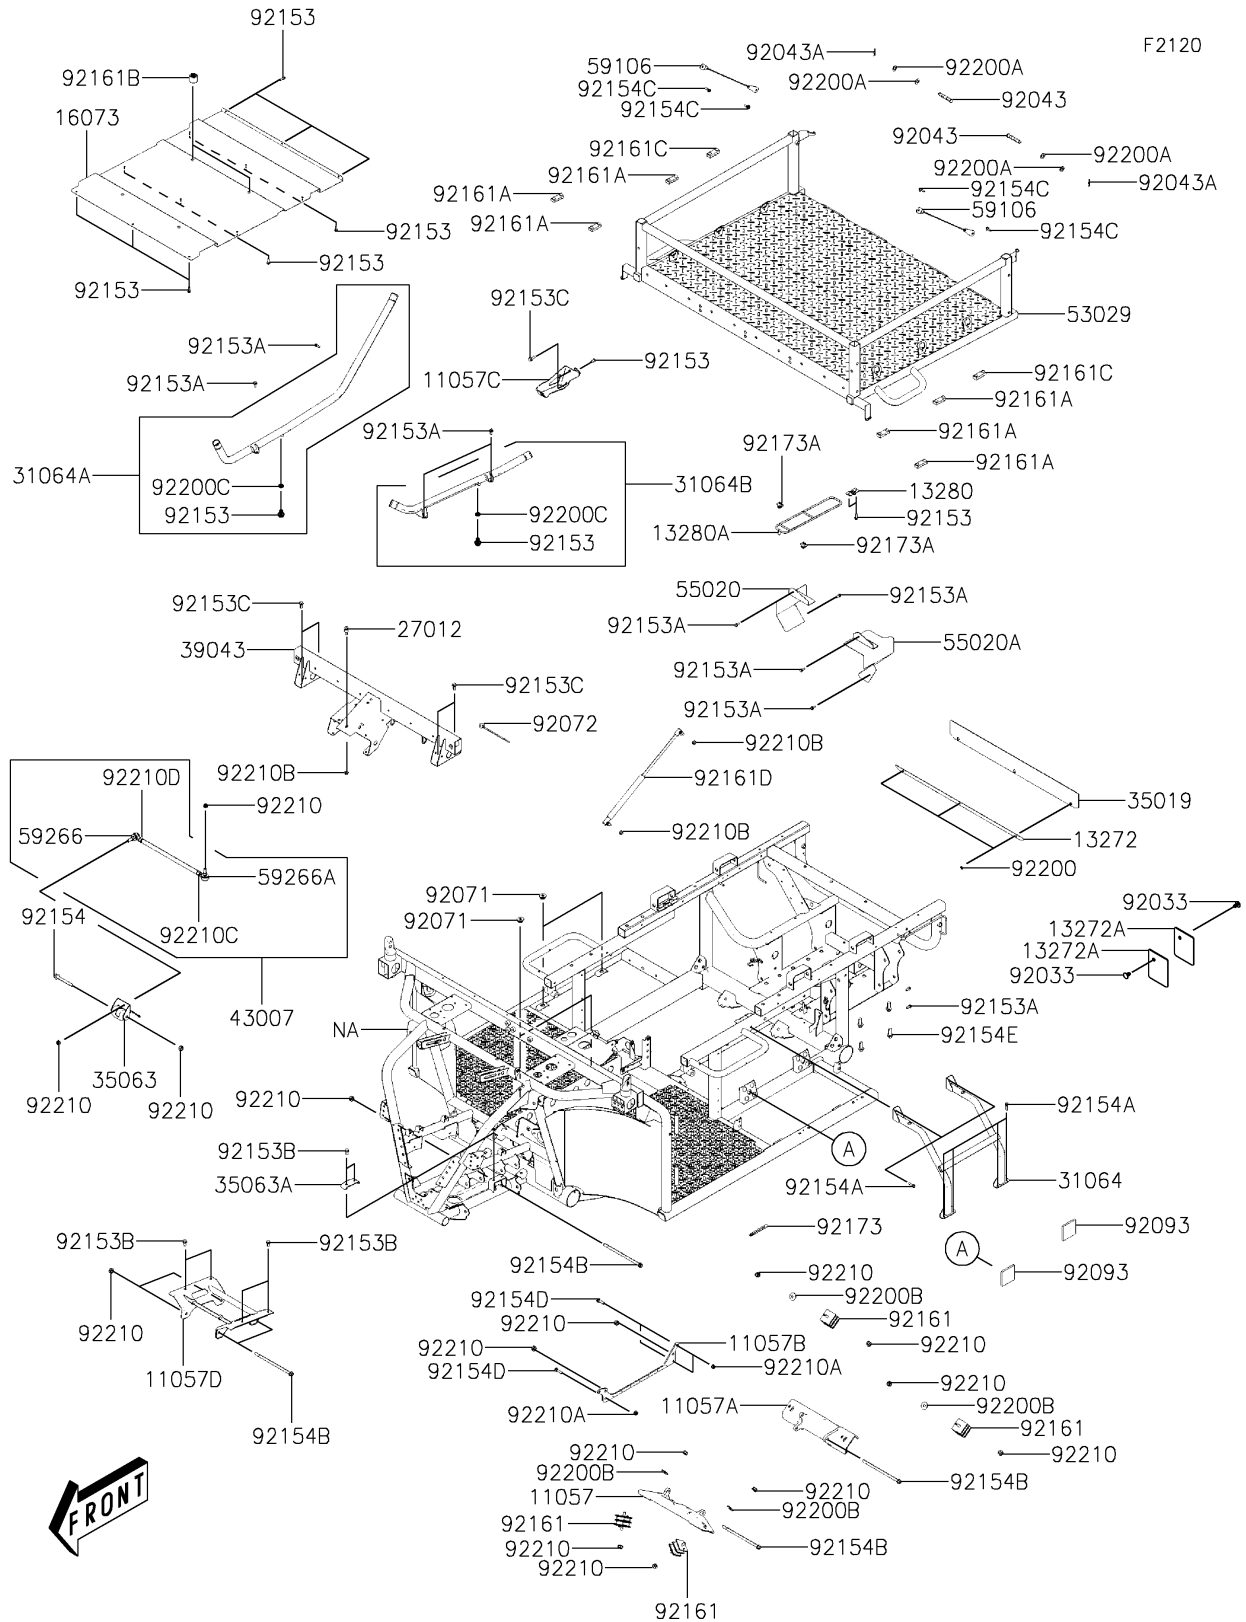

2021 MULE PRO-MX™ EPS CAMO PARTS DIAGRAM

Frame

2021 MULE PRO-MX™ EPS CAMO PARTS LIST

Frame

ITEM NAME	PART NUMBER	QUANTITY
BRACKET,FR (Ref # 11057)	11057-Y009	1
BRACKET,RR (Ref # 11057A)	11057-Y010	1
BRACKET (Ref # 11057B)	11057-Y011	1
BRACKET,SHIFT (Ref # 11057C)	11057-Y012	1
BRACKET,FR DIFF (Ref # 11057D)	11057-Y014	1
PLATE (Ref # 13272)	13272-Y033	1
PLATE (Ref # 13272A)	13272-Y034	2
HOLDER (Ref # 13280)	13280-Y023	1
HOLDER (Ref # 13280A)	13280-Y024	1
INSULATOR (Ref # 16073)	16073-Y006	1
HOOK,SEAT (Ref # 27012)	27012-Y004	1
PIPE-COMP,TANK (Ref # 31064)	31064-Y010	1
PIPE-COMP,RADIATOR.INLET (Ref # 31064A)	31064-Y011	1
PIPE-COMP,RADIATOR.OUTLET (Ref # 31064B)	31064-Y012	1
FLAP (Ref # 35019)	35019-Y005	1
STAY,TORQUE ROD (Ref # 35063)	35063-Y039	1
STAY,FR DIFF (Ref # 35063A)	35063-Y040	1
CROSSMEMBER-COMP (Ref # 39043)	39043-Y001	1
ROD-TORQUE (Ref # 43007)	43007-Y001	1
CARRIER (Ref # 53029)	53029-Y005	1
GUARD,HEAT,RH (Ref # 55020)	55020-Y010	1
GUARD,HEAT,LH (Ref # 55020A)	55020-Y011	1
ROPE (Ref # 59106)	59106-Y002	2
JOINT-BALL,RH (Ref # 59266)	59266-Y006	1
JOINT-BALL,LH (Ref # 59266A)	59266-Y007	1
RING-SNAP (Ref # 92033)	92033-Y031	2
PIN (Ref # 92043)	92043-Y042	2
PIN,LOCK,14MM (Ref # 92043A)	92043-Y044	2
GROMMET (Ref # 92071)	92071-Y005	8