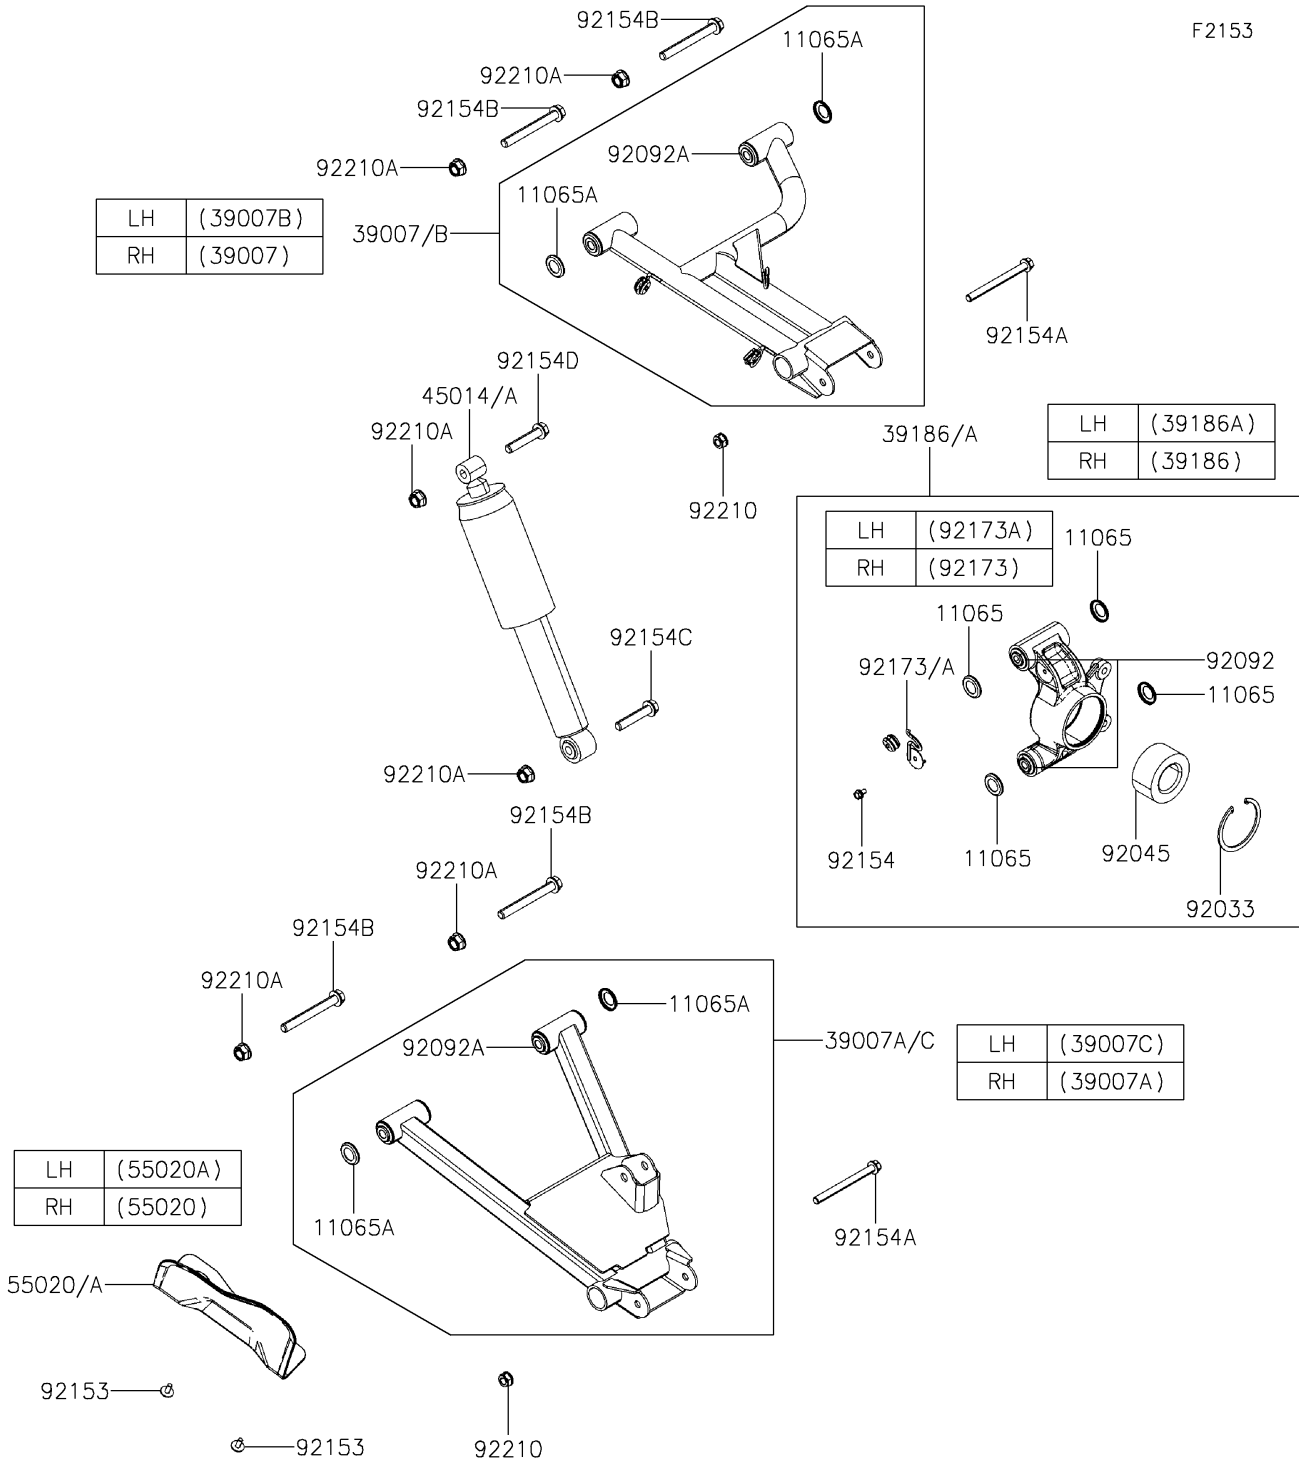

# 2021 MULE PRO-MX™ EPS CAMO PARTS DIAGRAM

## Rear Suspension

## 2021 MULE PRO-MX™ EPS CAMO PARTS LIST

### Rear Suspension

ITEM NAME	PART NUMBER	QUANTITY
CAP (Ref # 11065)	11065-Y038	8
CAP,ARM (Ref # 11065A)	11065-Y039	8
ARM-SUSP,RR,UPP,RH (Ref # 39007)	39007-Y014	1
ARM-SUSP,RR,LWR,RH (Ref # 39007A)	39007-Y015	1
ARM-SUSP,RR,UPP,LH (Ref # 39007B)	39007-Y016	1
ARM-SUSP,RR,LWR,LH (Ref # 39007C)	39007-Y017	1
KNUCKLE,RR,RH (Ref # 39186)	39186-Y006	1
KNUCKLE,RR,LH (Ref # 39186A)	39186-Y008	1
SHOCKABSORBER,RR (Ref # 45014)	45014-Y009	2
SHOCKABSORBER,RR (Ref # 45014A)	45014-Y011	2
GUARD,RR,RH,S.BLACK (Ref # 55020)	55020-Y018-933	1
GUARD,RR,LH,S.BLACK (Ref # 55020A)	55020-Y019-933	1
RING-SNAP (Ref # 92033)	92033-Y039	2
BEARING-BALL,40X74X36 (Ref # 92045)	92045-0897	2
BUSHING-RUBBER (Ref # 92092)	92092-Y004	4
BUSHING-RUBBER (Ref # 92092A)	92092-Y005	8
BOLT,6X16 (Ref # 92153)	92153-Y018	4
BOLT,FLANGE,6X6 (Ref # 92154)	92154-Y192	2
BOLT,FLANGE,10X110 (Ref # 92154A)	92154-Y199	4
BOLT,FLANGE,12X100 (Ref # 92154B)	92154-Y202	8
BOLT,FLANGE,12X60 (Ref # 92154C)	92154-Y203	2
BOLT,FLANGE,12X55 (Ref # 92154D)	92154-Y204	2
CLAMP,KNUCKLE,RH (Ref # 92173)	92173-Y070	1
CLAMP,KNUCKLE,LH (Ref # 92173A)	92173-Y072	1
NUT,10MM (Ref # 92210)	92210-Y009	4
NUT,FLANGE,12MM (Ref # 92210A)	92210-Y090	12