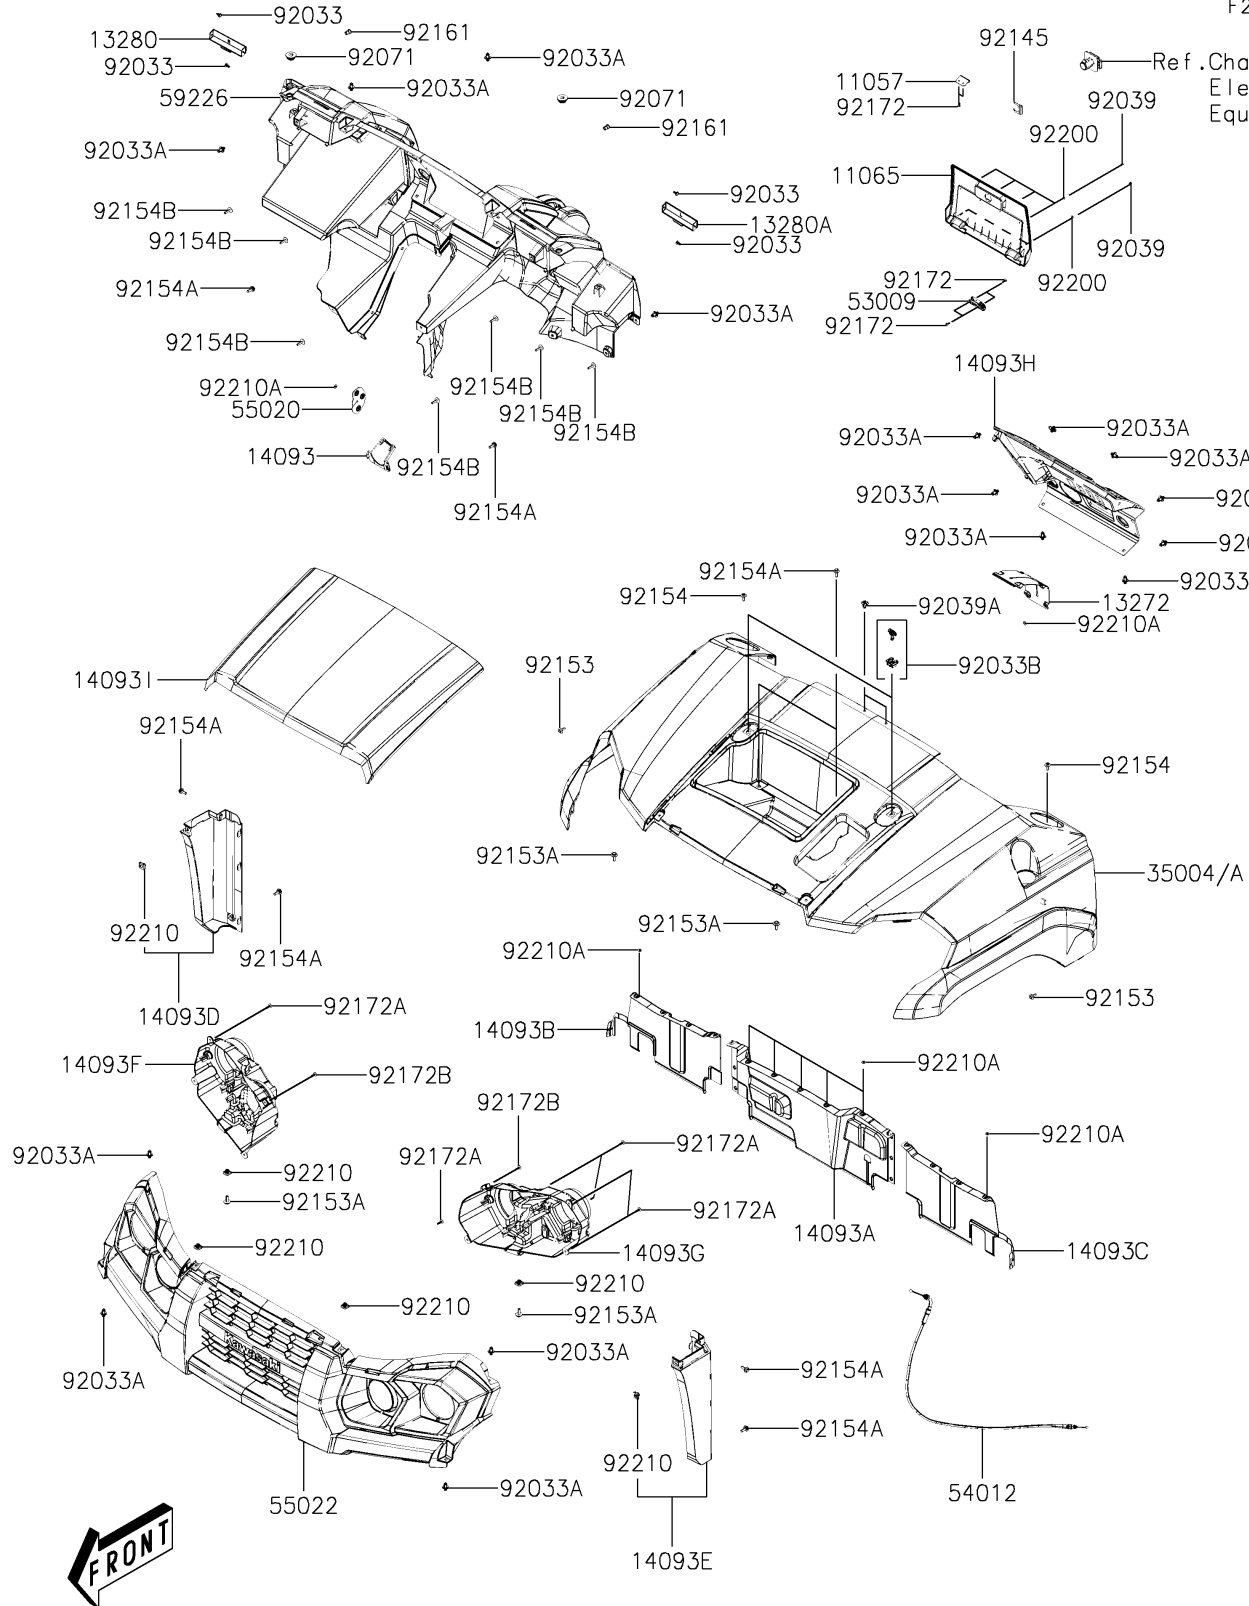

# 2021 MULE PRO-MX™ EPS CAMO PARTS DIAGRAM

## Front Fender(s)

F2171

Ref. Chassis  
Electrical  
Equipment

### Front Fender(s)

ITEM NAME	PART NUMBER	QUANTITY
BOLT,5X16 (Ref # 92153)	92153-Y013	2
BOLT,6X20 (Ref # 92153A)	92153-Y019	4
BOLT,5X16 (Ref # 92154)	92154-Y030	2
BOLT,6X18 (Ref # 92154A)	92154-Y177	8
BOLT,5X22 (Ref # 92154B)	92154-Y186	7
DAMPER (Ref # 92161)	92161-Y054	2
SCREW,4X12 (Ref # 92172)	92172-Y019	10
SCREW,TAPPING,5X16 (Ref # 92172A)	92172-Y020	10
SCREW,TAPPING,5X12 (Ref # 92172B)	92172-Y038	2
WASHER,3MM (Ref # 92200)	92200-Y017	6
NUT,6MM (Ref # 92210)	92210-Y011	6
NUT (Ref # 92210A)	92210-Y080	24