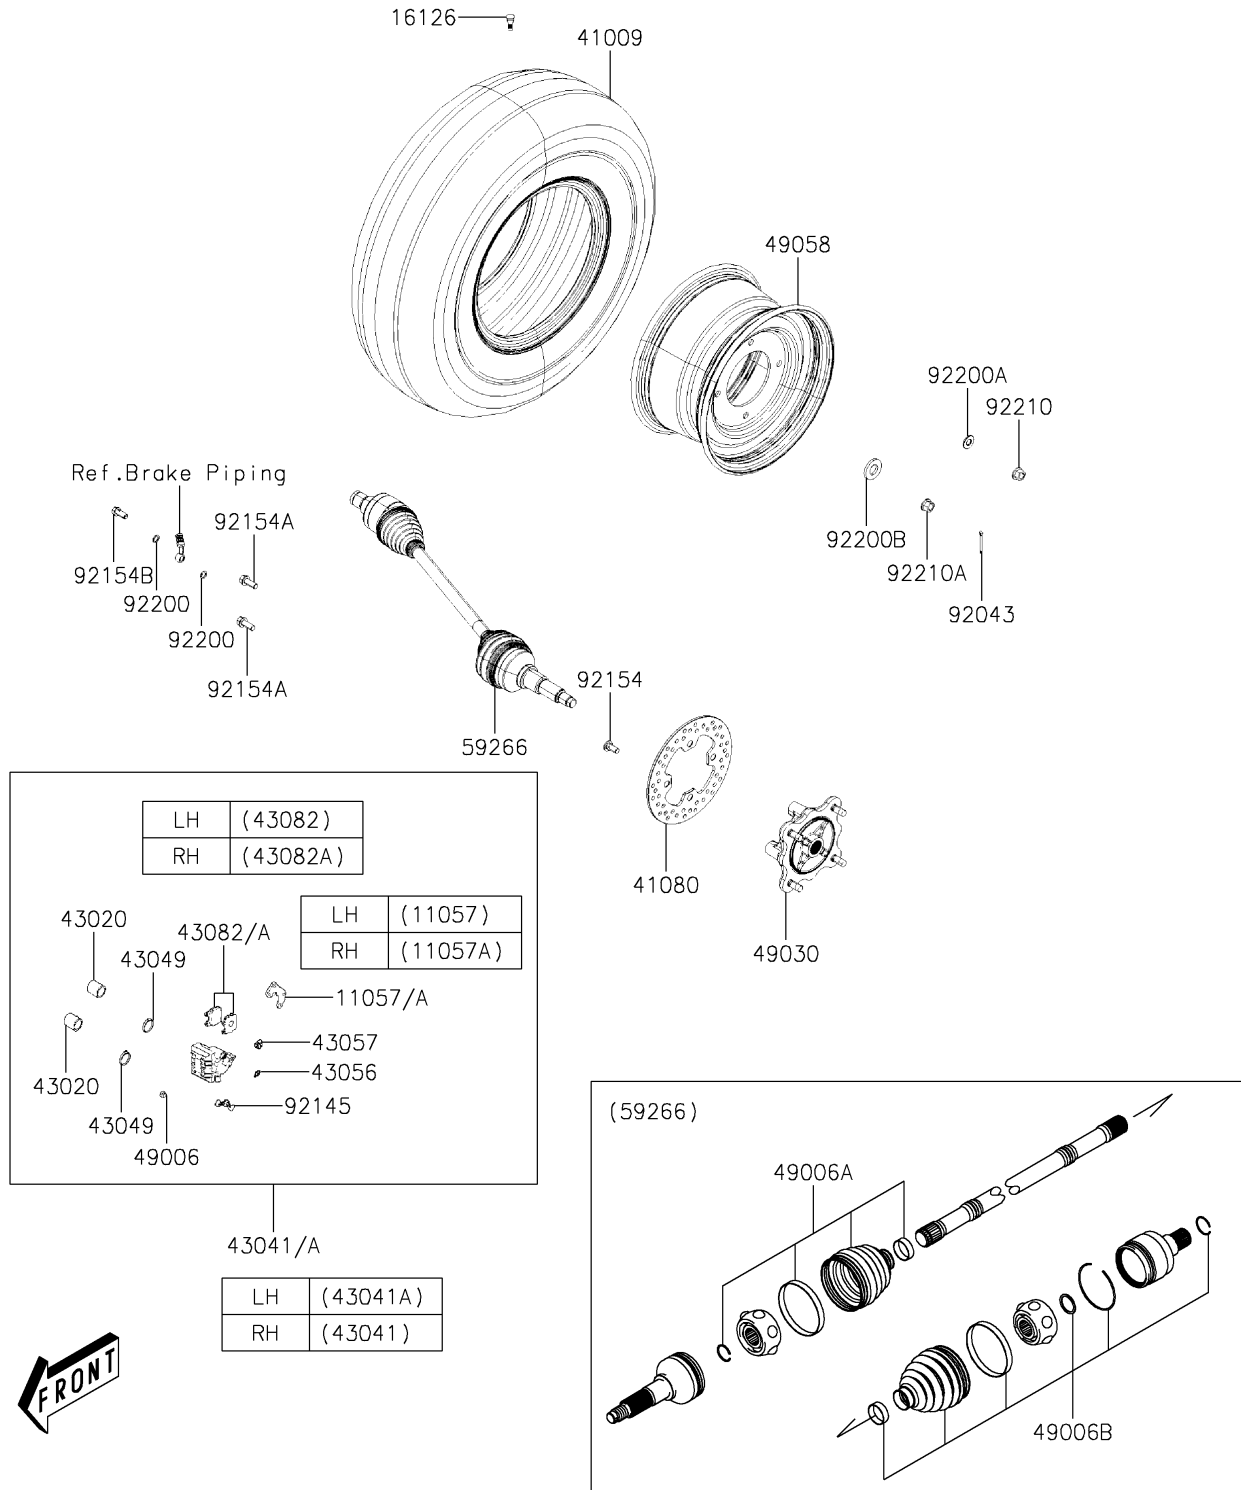

2021 MULE PRO-MX™ EPS CAMO PARTS DIAGRAM

Front Hubs/Brakes

F2230

2021 MULE PRO-MX™ EPS CAMO PARTS LIST

Front Hubs/Brakes

ITEM NAME	PART NUMBER	QUANTITY
BRACKET (Ref # 11057)	11057-Y007	1
BRACKET (Ref # 11057A)	11057-Y019	1
VALVE,RIM (Ref # 16126)	16126-Y001	2
TIRE,FR,25X8.00 R12 (Ref # 41009)	41009-Y008	2
DISC,BRAKE (Ref # 41080)	41080-Y009	2
PISTON-COMP-BRAKE (Ref # 43020)	43020-0054	4
CALIPER-ASSY,FR,RH,SILVER (Ref # 43041)	43041-Y011-934	1
CALIPER-ASSY,FR,LH,SILVER (Ref # 43041A)	43041-Y012-934	1
PACKING (Ref # 43049)	43049-0556	4
BREATHER-BRAKE (Ref # 43056)	43056-0055	2
CAP-BREATHER (Ref # 43057)	43057-0552	2
PAD-ASSY-BRAKE,FR,LH (Ref # 43082)	43082-Y010	1
PAD-ASSY-BRAKE,FR,RH (Ref # 43082A)	43082-Y011	1
BOOT (Ref # 49006)	49006-0565	2
BOOT,FR,OUTSIDE (Ref # 49006A)	49006-Y013	2
BOOT,FR,INSIDE (Ref # 49006B)	49006-Y014	2
HUB,FR (Ref # 49030)	49030-Y003	2
WHEEL,FR,BLACK (Ref # 49058)	49058-Y002-935	2
JOINT-BALL,FR (Ref # 59266)	59266-Y004	2
PIN,4X40 (Ref # 92043)	92043-Y043	2
SPRING (Ref # 92145)	92145-0705	2
BOLT,10X23 (Ref # 92154)	92154-Y178	8
BOLT (Ref # 92154A)	92154-Y183	4
BOLT,OIL (Ref # 92154B)	92154-Y184	2
WASHER (Ref # 92200)	92200-Y015	4
WASHER,12MM (Ref # 92200A)	92200-Y089	8
WASHER,40X20.5X4.5 (Ref # 92200B)	92200-Y090	2
NUT (Ref # 92210)	92210-Y088	8
NUT,FLANGE,20MM (Ref # 92210A)	92210-Y099	2