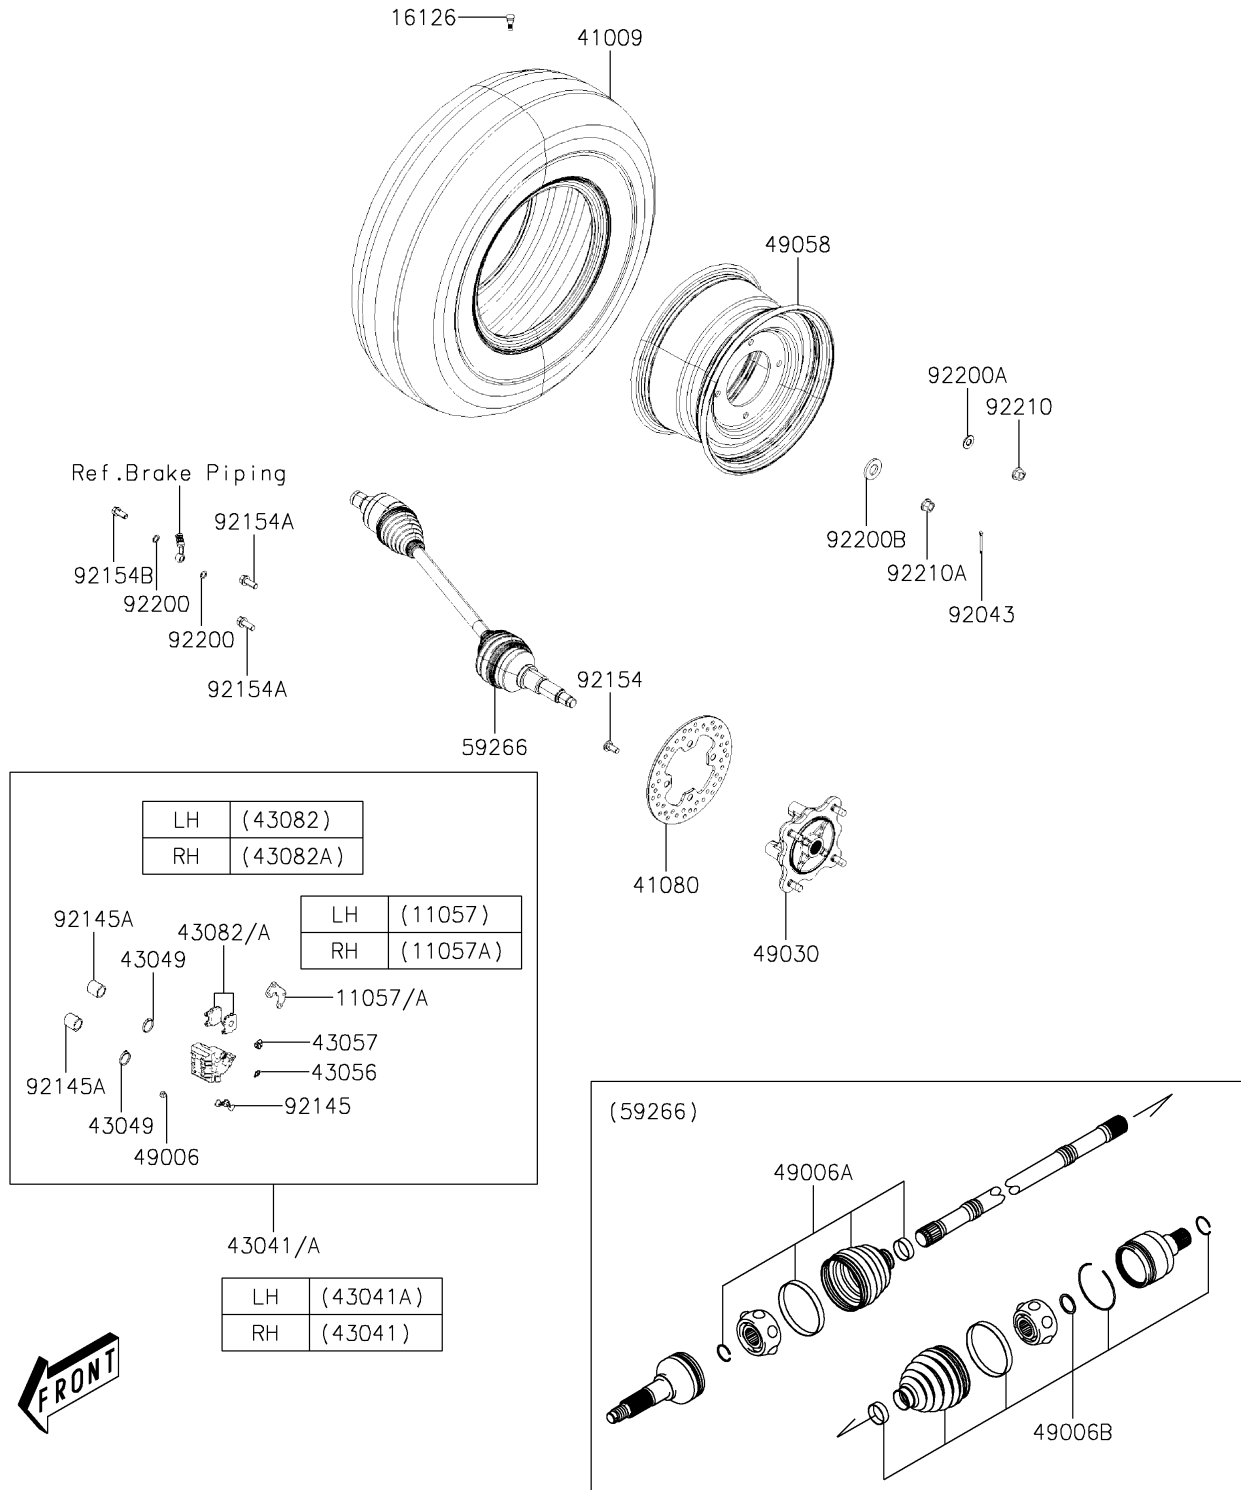

2021 MULE PRO-MX™ EPS CAMO PARTS DIAGRAM

Front Hubs/Brakes

F2230

2021 MULE PRO-MX™ EPS CAMO PARTS LIST

Front Hubs/Brakes

ITEM NAME	PART NUMBER	QUANTITY
BRACKET (Ref # 11057)	11057-Y007	1
BRACKET (Ref # 11057A)	11057-Y019	1
VALVE,RIM (Ref # 16126)	16126-Y001	2
TIRE,FR,25X8.00 R12 (Ref # 41009)	41009-Y008	2
DISC,BRAKE (Ref # 41080)	41080-Y009	2
PISTON-COMP-BRAKE (Ref # 43020)	43020-0054	4
CALIPER-ASSY,FR,RH,SILVER (Ref # 43041)	43041-Y011-934	1
CALIPER-ASSY,FR,LH,SILVER (Ref # 43041A)	43041-Y012-934	1
PACKING (Ref # 43049)	43049-0556	4
BREATHER-BRAKE (Ref # 43056)	43056-0055	2
CAP-BREATHER (Ref # 43057)	43057-0552	2
PAD-ASSY-BRAKE,FR,LH (Ref # 43082)	43082-Y010	1
PAD-ASSY-BRAKE,FR,RH (Ref # 43082A)	43082-Y011	1
BOOT (Ref # 49006)	49006-0565	2
BOOT,FR,OUTSIDE (Ref # 49006A)	49006-Y013	2
BOOT,FR,INSIDE (Ref # 49006B)	49006-Y014	2
HUB,FR (Ref # 49030)	49030-Y003	2
WHEEL,FR,BLACK (Ref # 49058)	49058-Y002-935	2
JOINT-BALL,FR (Ref # 59266)	59266-Y004	2
PIN,4X40 (Ref # 92043)	92043-Y043	2
SPRING (Ref # 92145)	92145-0705	2
BOLT,10X23 (Ref # 92154)	92154-Y178	8
BOLT (Ref # 92154A)	92154-Y183	4
BOLT,OIL (Ref # 92154B)	92154-Y184	2
WASHER (Ref # 92200)	92200-Y015	4
WASHER,12MM (Ref # 92200A)	92200-Y089	8
WASHER,40X20.5X4.5 (Ref # 92200B)	92200-Y090	2
NUT (Ref # 92210)	92210-Y088	8
NUT,FLANGE,20MM (Ref # 92210A)	92210-Y099	2