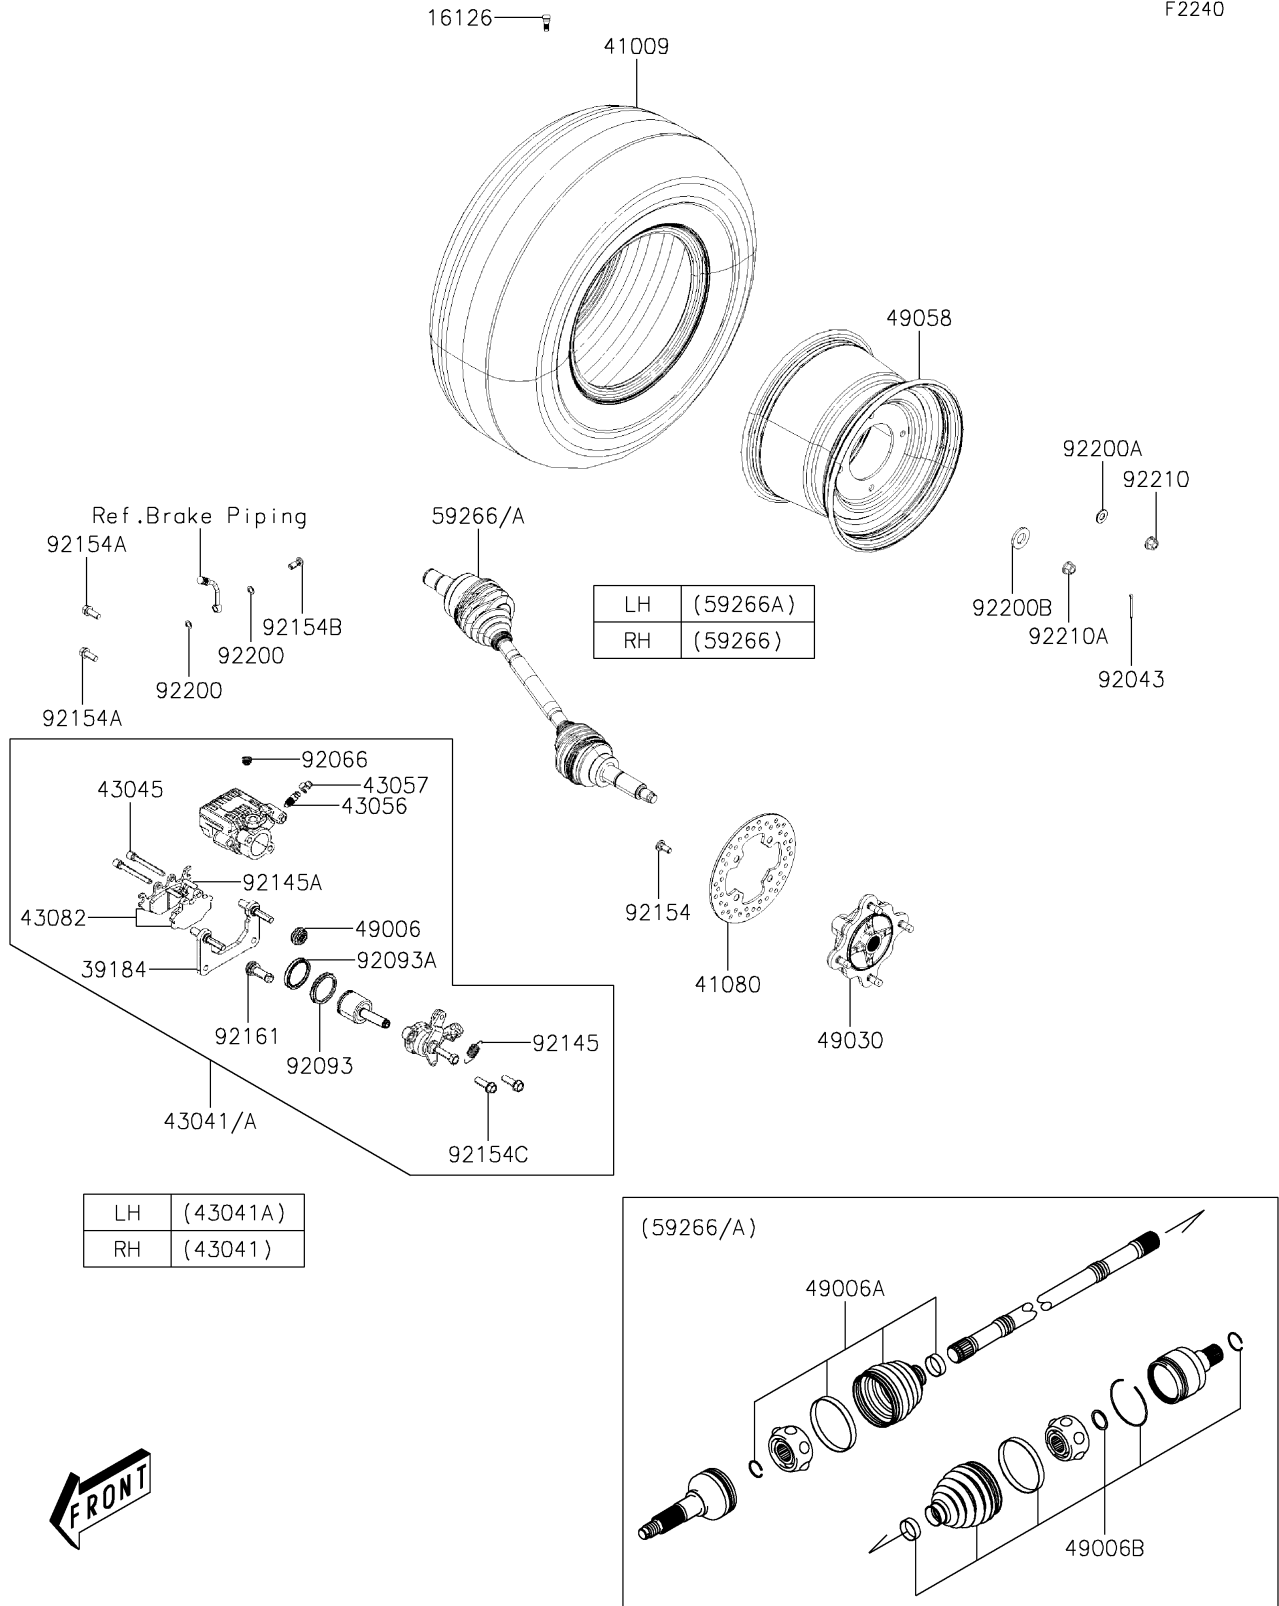

2021 MULE PRO-MX™ EPS CAMO PARTS DIAGRAM

Rear Hubs/Brakes

F2240

2021 MULE PRO-MX™ EPS CAMO PARTS LIST

Rear Hubs/Brakes

ITEM NAME	PART NUMBER	QUANTITY
VALVE,RIM (Ref # 16126)	16126-Y001	2
BRACKET-ASSY (Ref # 39184)	39184-0044	2
TIRE,RR,25X10.00 R12 (Ref # 41009)	41009-Y009	2
DISC,BRAKE (Ref # 41080)	41080-Y009	2
CALIPER-ASSY,RR,RH,SILVER (Ref # 43041)	43041-Y009-934	1
CALIPER-ASSY,RR,LH,SILVER (Ref # 43041A)	43041-Y010-934	1
SHAFT-CALIPER (Ref # 43045)	43045-Y002	4
BREATHER-BRAKE (Ref # 43056)	43056-0006	2
CAP-BREATHER (Ref # 43057)	43057-Y002	2
PAD-ASSY-BRAKE,RR (Ref # 43082)	43082-Y009	2
BOOT,CALIPER (Ref # 49006)	49006-Y005	2
BOOT,RR,OUTSIDE (Ref # 49006A)	49006-Y011	2
BOOT,RR,INSIDE (Ref # 49006B)	49006-Y012	2
HUB,RR (Ref # 49030)	49030-Y004	2
WHEEL,RR,BLACK (Ref # 49058)	49058-Y005-935	2
JOINT-BALL,RR,RH (Ref # 59266)	59266-Y002	1
JOINT-BALL,RR,LH (Ref # 59266A)	59266-Y003	1
PIN,4X40 (Ref # 92043)	92043-Y043	2
PLUG (Ref # 92066)	92066-Y012	2
SEAL,PISTON (Ref # 92093)	92093-Y033	2
SEAL,PISTON (Ref # 92093A)	92093-Y034	2
SPRING,RETURN,47MM (Ref # 92145)	92145-1690	2
SPRING,PAD (Ref # 92145A)	92145-Y035	2
BOLT,10X23 (Ref # 92154)	92154-Y178	8
BOLT (Ref # 92154A)	92154-Y183	4
BOLT,OIL (Ref # 92154B)	92154-Y184	2
BOLT,FLANGE,6X40 (Ref # 92154C)	92154-Y228	4
DAMPER (Ref # 92161)	92161-Y012	2
WASHER (Ref # 92200)	92200-Y015	4

2021 MULE PRO-MX™ EPS CAMO PARTS LIST

Rear Hubs/Brakes

ITEM NAME	PART NUMBER	QUANTITY
WASHER,12MM (Ref # 92200A)	92200-Y089	8
WASHER,40X20.5X4.5 (Ref # 92200B)	92200-Y090	2
NUT (Ref # 92210)	92210-Y088	8
NUT,FLANGE,20MM (Ref # 92210A)	92210-Y099	2