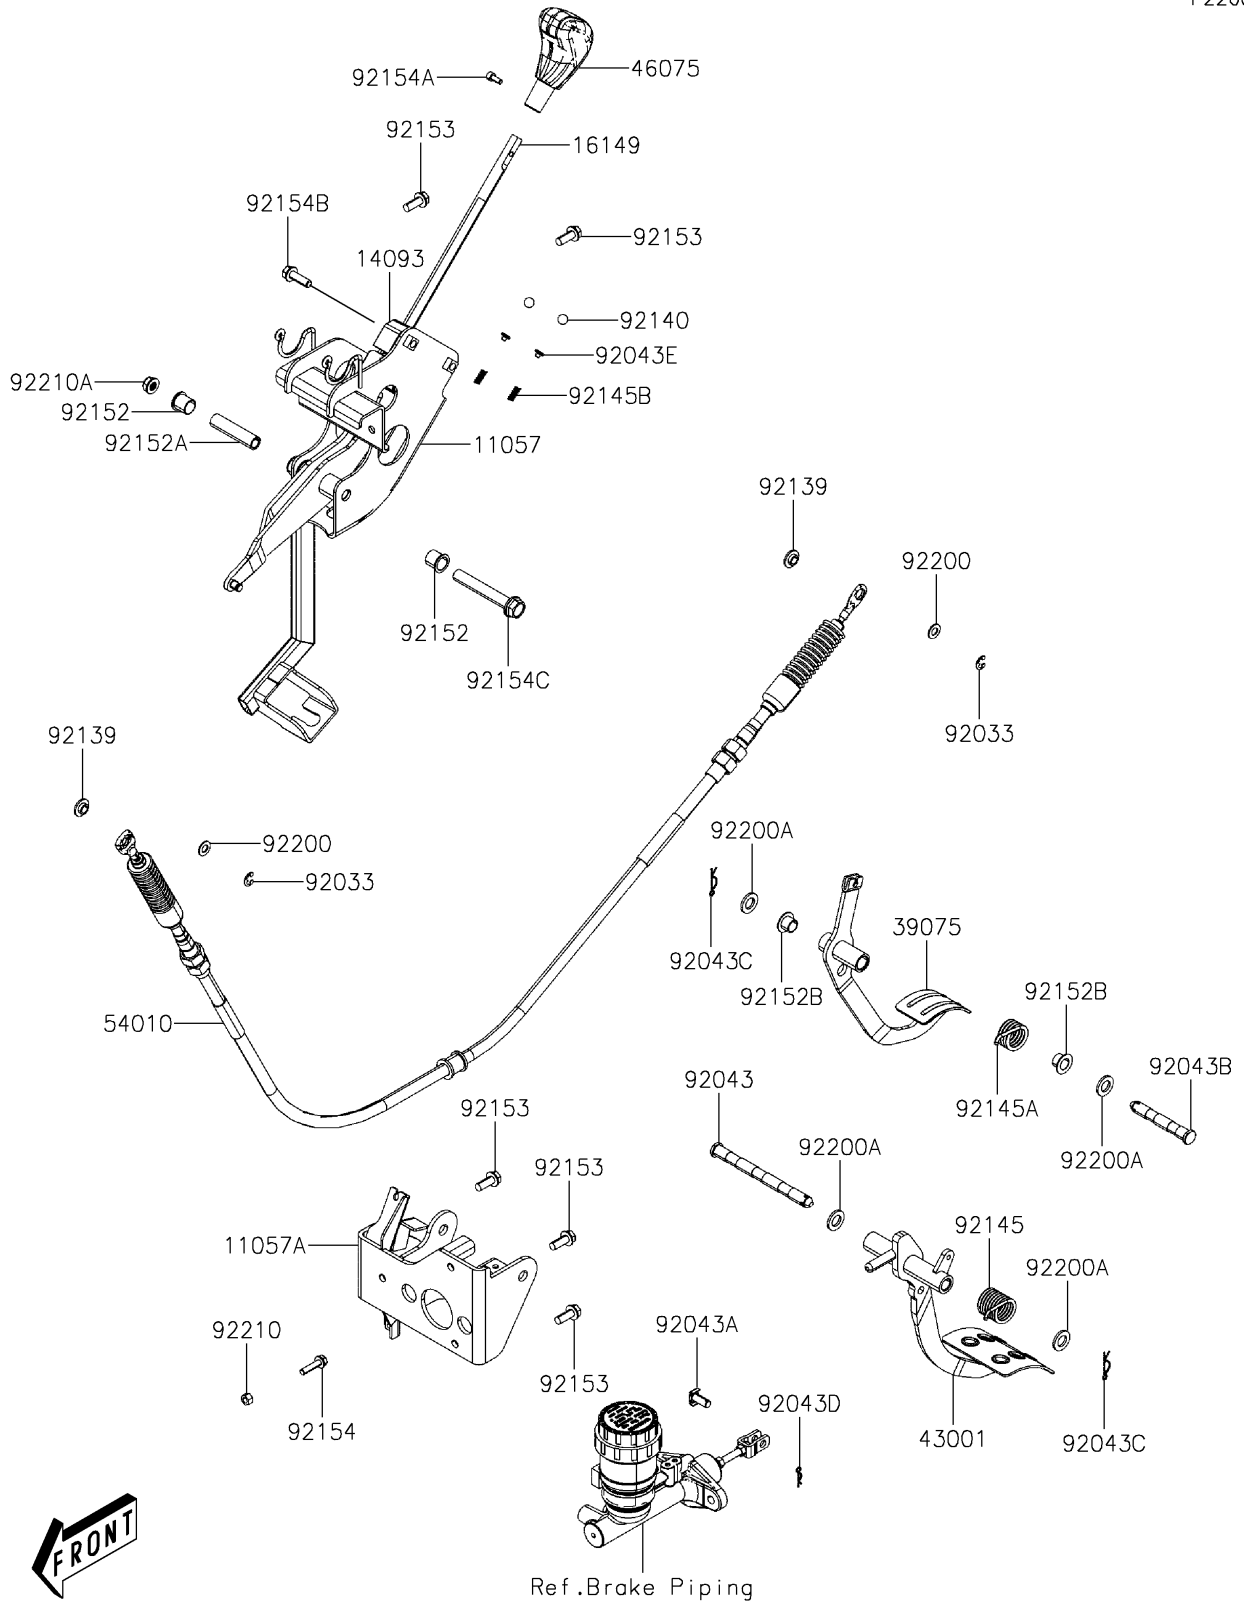

2021 MULE PRO-MX™ EPS CAMO PARTS DIAGRAM

Brake Pedal/Throttle Lever

F2260

2021 MULE PRO-MX™ EPS CAMO PARTS LIST

Brake Pedal/Throttle Lever

ITEM NAME	PART NUMBER	QUANTITY
BRACKET,SHIFT (Ref # 11057)	11057-Y003	1
BRACKET,BRAKE PEDAL (Ref # 11057A)	11057-Y008	1
COVER,SHIFT LEVER GUIDE (Ref # 14093)	14093-Y007	1
BAR,SHIFT (Ref # 16149)	16149-Y001	1
LEVER-THROTTLE (Ref # 39075)	39075-Y001	1
LEVER-BRAKE,PEDAL (Ref # 43001)	43001-Y002	1
GRIP (Ref # 46075)	46075-0569	1
CABLE,SHIFT (Ref # 54010)	54010-Y002	1
RING-SNAP (Ref # 92033)	92033-Y041	2
PIN (Ref # 92043)	92043-Y039	1
PIN (Ref # 92043A)	92043-Y040	1
PIN (Ref # 92043B)	92043-Y041	1
PIN,LOCK,14MM (Ref # 92043C)	92043-Y044	2
PIN,LOCK,8MM (Ref # 92043D)	92043-Y045	1
PIN (Ref # 92043E)	92043-Y047	2
BUSHING,SHIFT (Ref # 92139)	92139-Y013	2
BALL,STEEL 12 (Ref # 92140)	92140-Y001	2
SPRING,BRAKE PEDAL RETURN (Ref # 92145)	92145-Y064	1
SPRING,THROTTLE PEDAL RETURN (Ref # 92145A)	92145-Y065	1
SPRING,SHIFT (Ref # 92145B)	92145-Y073	2
COLLAR,SHIFT PIVOT (Ref # 92152)	92152-Y062	2
COLLAR,SHIFT PIVOT (Ref # 92152A)	92152-Y063	1
COLLAR (Ref # 92152B)	92152-Y065	2
BOLT,FLANGE,8X20 (Ref # 92153)	92153-Y033	5
BOLT,FLANGE,6X25 (Ref # 92154)	92154-Y130	1
BOLT,SOCKET,5X12 (Ref # 92154A)	92154-Y176	1
BOLT,FLANGE,8X25 (Ref # 92154B)	92154-Y195	2
BOLT,FLANGE,12X80 (Ref # 92154C)	92154-Y200	1
WASHER,8MM (Ref # 92200)	92200-Y044	2

2021 MULE PRO-MX™ EPS CAMO PARTS LIST

Brake Pedal/Throttle Lever

ITEM NAME	PART NUMBER	QUANTITY
WASHER,12MM (Ref # 92200A)	92200-Y091	4
NUT,HEX,6MM (Ref # 92210)	92210-Y074	1
NUT,FLANGE,12MM (Ref # 92210A)	92210-Y090	1